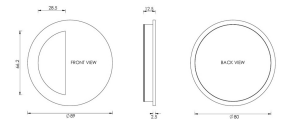

Circular Flush Pull Handle With Semi Circle Half Moon Grip - 89mm Diameter - Antique Brass (Gloss Lacquered)

Product Images

Description

- Circular flush pull handle with semi circle half moon grip for sliding pocket doors
- Suits minimum door thickness 35mm
- This flush handle has a lipped inner edge ideal for pulling open hinged doors

Finish

- Antique Brass

Dimensions

- Projection - 12.5mm
- Diameter - 89mm

Fixings

- Press fit
- A small hole on the inside edge to allow a small nail for a discrete look

Usage

- Suitable for internal use

Unit Of Sale

- These flush pull handles are sold individually - (Each)
- Sold with fixings

Products in this set

49747.1 - Circular Flush Pull Handle With Semi Circle Half Moon Grip - 89mm Diameter - Antique Brass (Gloss Lacquered) - Each