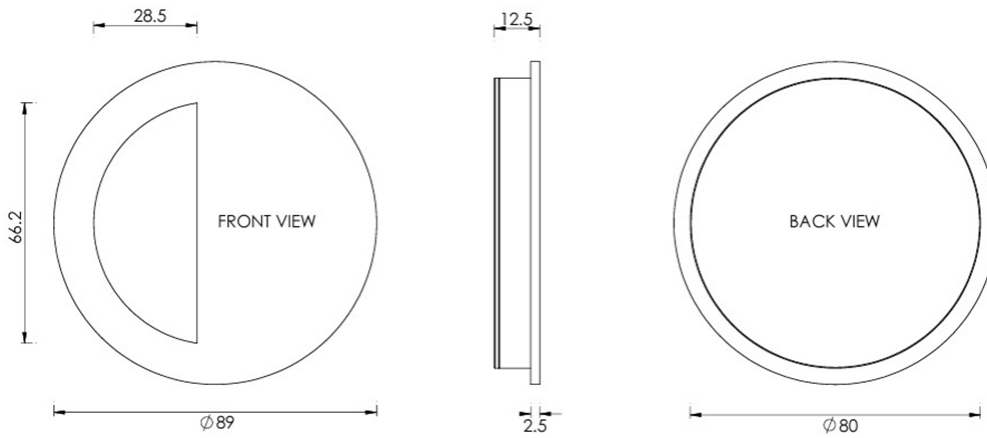

Circular Flush Pull Handle With Semi Circle Half Moon Grip - 89mm Diameter - Antique Brass (Gloss Lacquered)

Product Images

Description

- Circular flush pull handle with semi circle half moon grip for sliding pocket doors
- Suits minimum door thickness 35mm
- This flush handle has a lipped inner edge ideal for pulling open hinged doors

Finish

- Antique Brass

Dimensions

- Projection - 12.5mm
- Diameter - 89mm

Fixings

- Press fit
- A small hole on the inside edge to allow a small nail for a discrete look

Usage

- Suitable for internal use

Unit Of Sale

- These flush pull handles are sold individually - (Each)
- Sold with fixings

Products in this set

49747.1 - Circular Flush Pull Handle With Semi Circle Half Moon Grip - 89mm Diameter - Antique Brass (Gloss Lacquered) - Each