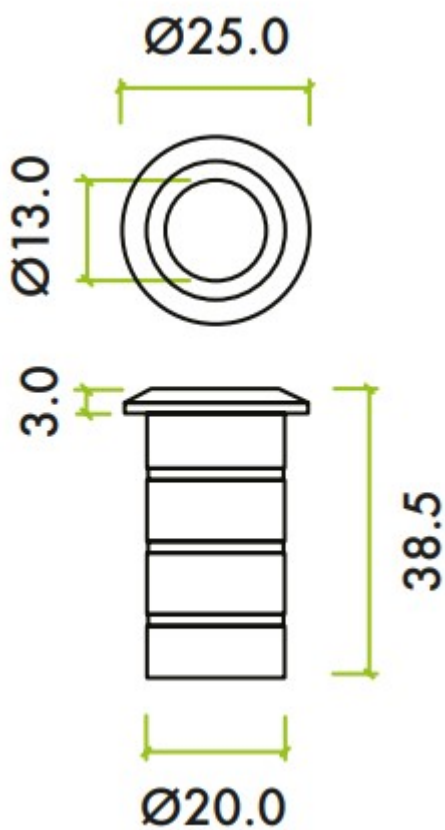

Flush Bolt Floor Socket - Dust Excluder - For Concrete Fixing - Matt White

Product Images

Description

- Dust socket to be used with lever action radius flush bolts for double doors
- Designed to be fitted into concrete as a dust excluder

Base Material

- Solid Brass

Finish

- Matt White

Dimensions

- 38mm x 20mm

Unit Of Sale

- Sold individually - each

Products in this set

49780.1 - Flush Bolt Floor Socket - Dust Excluder - For Concrete Fixing - 38mm x 20mm - Matt White - Each