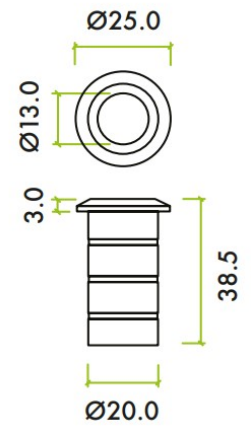

Flush Bolt Floor Socket - Dust Excluder - For Concrete Fixing - Matt White

Product Images

Description

- Dust socket to be used with lever action radius flush bolts for double doors
- Designed to be fitted into concrete as a dust excluder

Base Material

- Solid Brass

Finish

- Matt White

Dimensions

- 38mm x 20mm

Unit Of Sale

- Sold individually - each

Products in this set

49780.1 - Flush Bolt Floor Socket - Dust Excluder - For Concrete Fixing - 38mm x 20mm - Matt White - Each