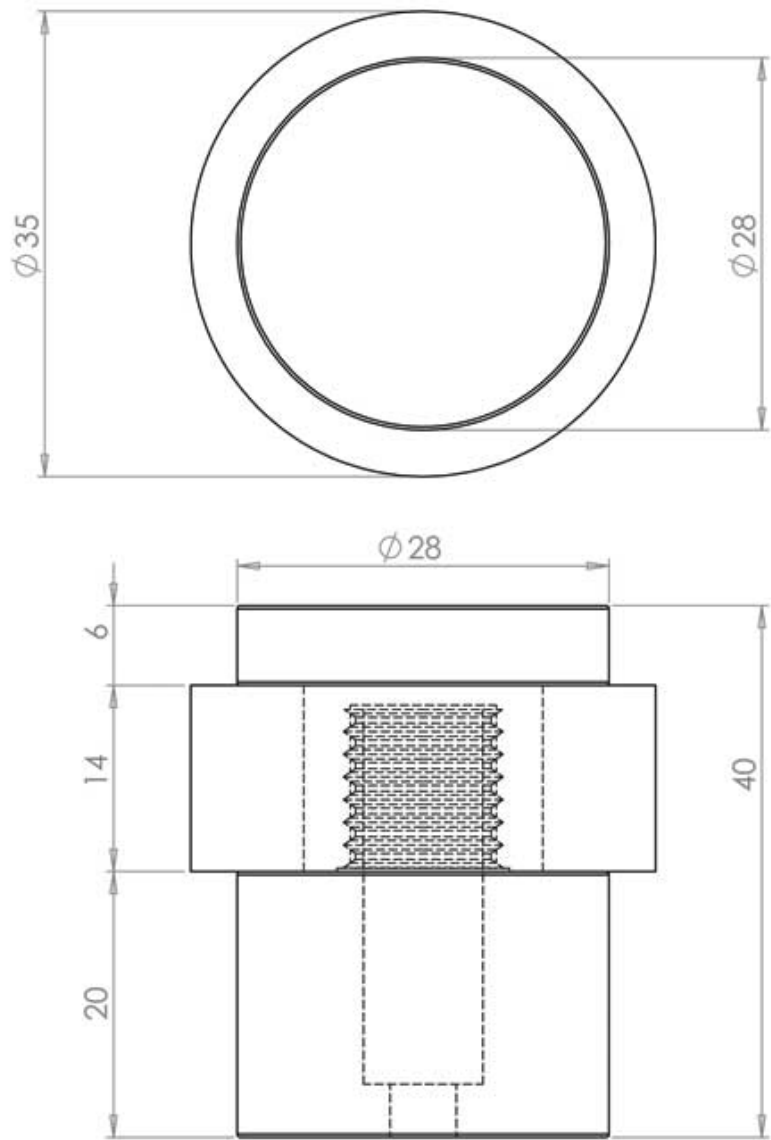


Floor Mounted Door Stop - Matt White

Product Images

Description

- Floor mounted door stop
- Two part design allows for concealed fixing
- Plain head with black rubber ring
- Designed to stop doors from hitting a wall when opened too far

Finish Details

- Matt White

Size Details

- 40mm height
- 35mm Diameter

Fixings

- Two part design allows for concealed fixing with a single fixing screw

Usage

- Suitable for residential use
- Suitable for internal use

Unit Of Sale

- Sold individually (each)

Products in this set

49784.1 - Floor Mounted Door Stop - 35mm x 40mm - Matt White - Each