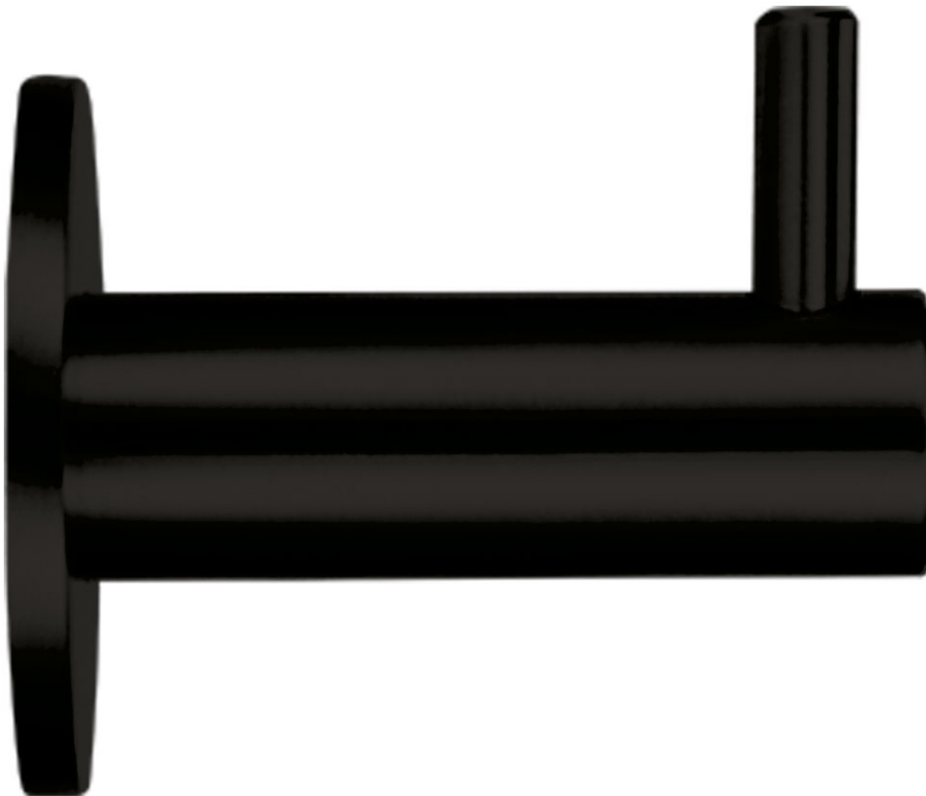

Wall Mounted Robe Hook With Rose - Matt Black

Product Images

Description

- Robe hook
- Ideal for mounting to the back of a door or into a wall
- Concealed fixed via a wood screw

Finish

- Matt Black

Dimensions

- 35mm rose
- 41.5mm projection

Unit Of Sale

- Sold individually - Each

Products in this set

49793.1 - Wall Mounted Robe Hook With Rose - Matt Black - Each