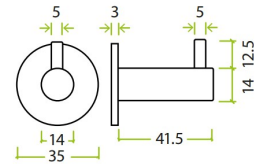

Wall Mounted Robe Hook With Rose - Matt Black

Product Images

Description

- Robe hook
- Ideal for mounting to the back of a door or into a wall
- Concealed fixed via a wood screw

Finish

- Matt Black

Dimensions

- 35mm rose
- 41.5mm projection

Unit Of Sale

- Sold individually - Each

Products in this set

49793.1 - Wall Mounted Robe Hook With Rose - Matt Black - Each