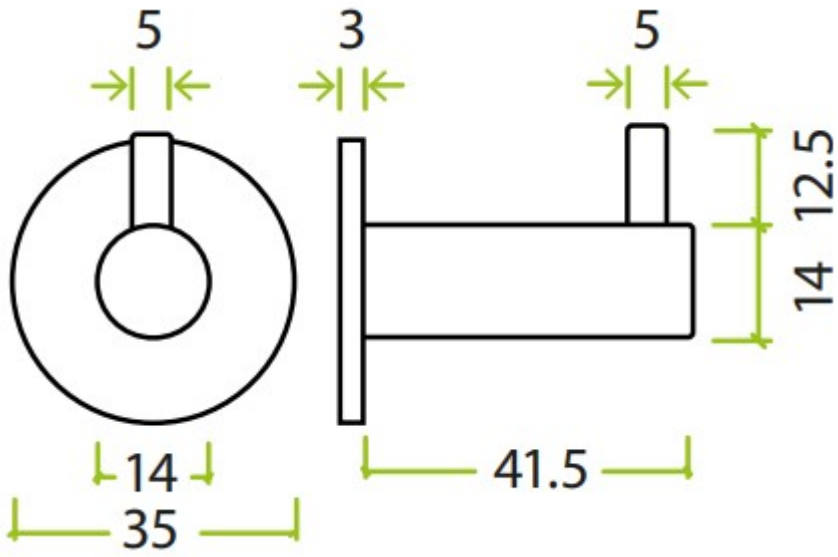

Wall Mounted Robe Hook With Rose - Matt Black

Product Images

Description

- Robe hook
- Ideal for mounting to the back of a door or into a wall
- Concealed fixed via a wood screw

Finish

- Matt Black

Dimensions

- 35mm rose
- 41.5mm projection

Unit Of Sale

- Sold individually - Each

Products in this set

49793.1 - Wall Mounted Robe Hook With Rose - Matt Black - Each