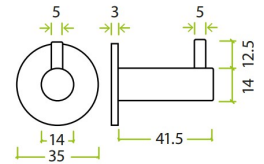

Wall Mounted Robe Hook With Rose - Satin Brass PVD Plated

Product Images

Description

- Robe hook
- Ideal for mounting to the back of a door or into a wall
- Concealed fixed via a wood screw

Finish

- PVD Satin Brass

Dimensions

- 35mm rose
- 41.5mm projection