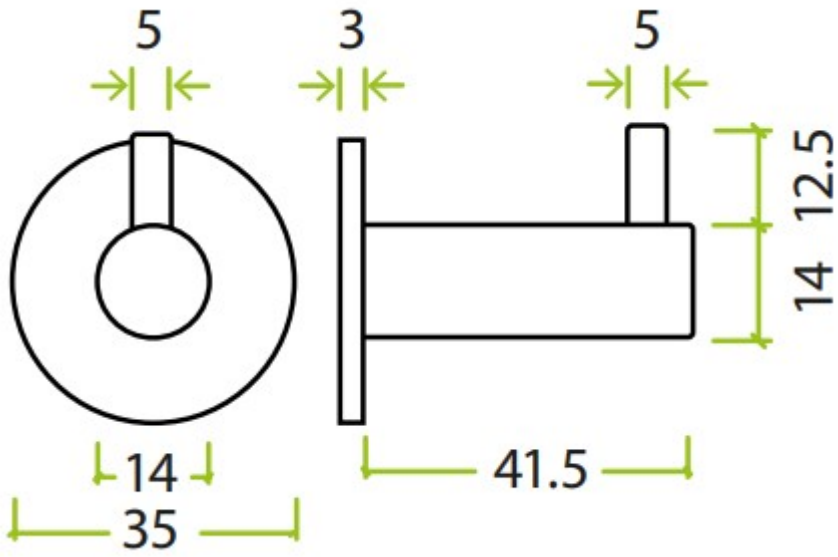

### Description

- Robe hook
- Ideal for mounting to the back of a door or into a wall
- Concealed fixed via a wood screw

### Dimensions

- 35mm rose
- 41.5mm projection