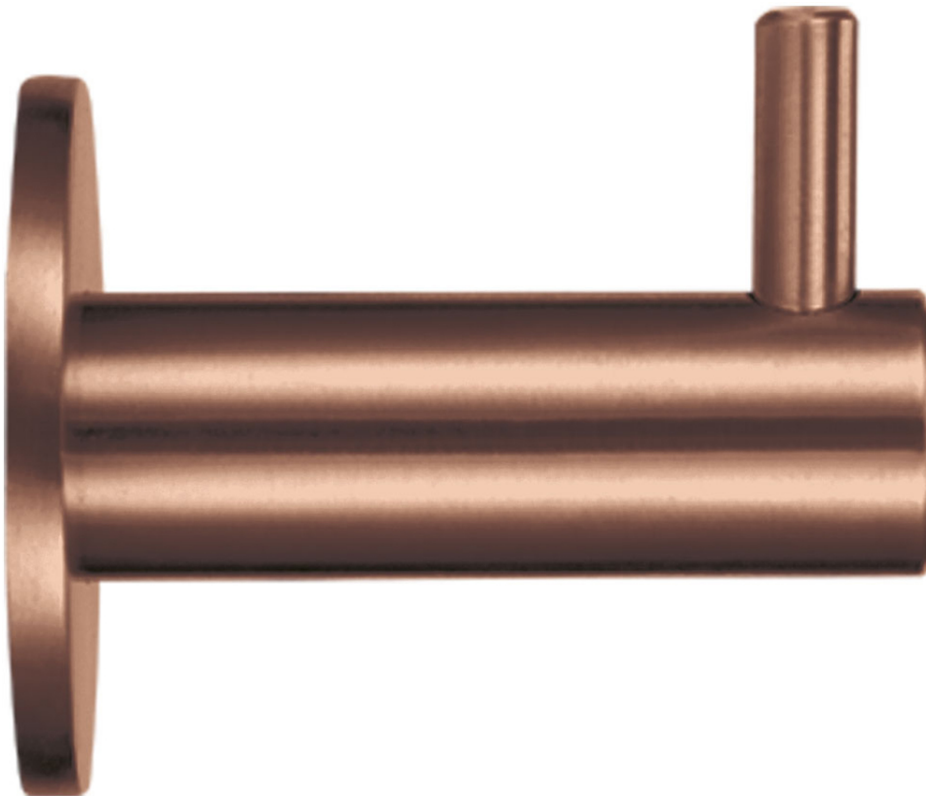

## Wall Mounted Robe Hook With Rose - PVD Satin Bronze

### Description

- Robe hook
- Ideal for mounting to the back of a door or into a wall
- Concealed fixed via a wood screw

### Finish

- PVD Satin Bronze

### Dimensions

- 35mm rose
- 41.5mm projection