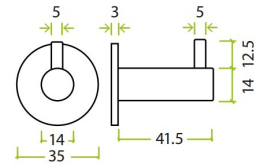

Wall Mounted Robe Hook With Rose - PVD Satin Bronze

Product Images

Description

- Robe hook
- Ideal for mounting to the back of a door or into a wall
- Concealed fixed via a wood screw

Finish

- PVD Satin Bronze

Dimensions

- 35mm rose
- 41.5mm projection