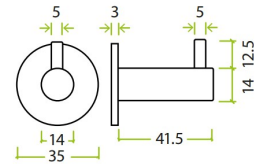

Wall Mounted Robe Hook With Rose - Matt White

Product Images

Description

- Robe hook
- Ideal for mounting to the back of a door or into a wall
- Concealed fixed via a wood screw

Finish

- Matt White

Dimensions

- 35mm rose
- 41.5mm projection

Unit Of Sale

- Sold individually - Each

Products in this set

49796.1 - Wall Mounted Robe Hook With Rose - Matt White - Each