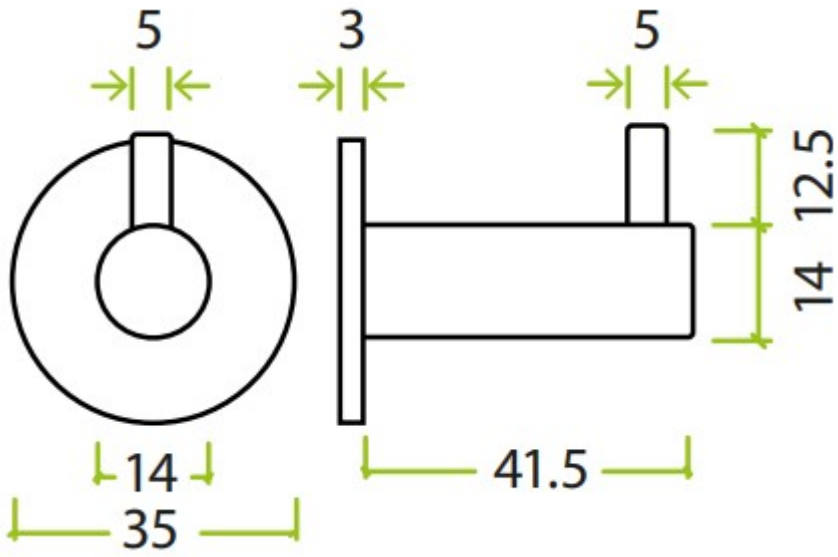

Wall Mounted Robe Hook With Rose - Matt White

Product Images

Description

- Robe hook
- Ideal for mounting to the back of a door or into a wall
- Concealed fixed via a wood screw

Finish

- Matt White

Dimensions

- 35mm rose
- 41.5mm projection

Unit Of Sale

- Sold individually - Each

Products in this set

49796.1 - Wall Mounted Robe Hook With Rose - Matt White - Each