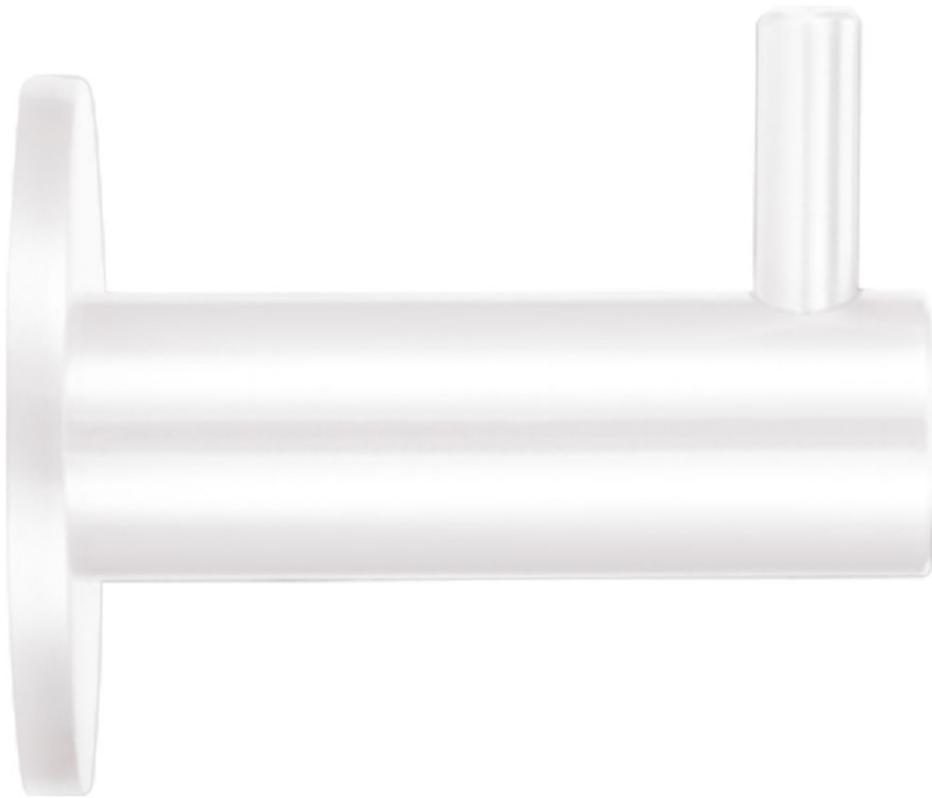

Wall Mounted Robe Hook With Rose - Matt White

Product Images

Description

- Robe hook
- Ideal for mounting to the back of a door or into a wall
- Concealed fixed via a wood screw

Finish

- Matt White

Dimensions

- 35mm rose
- 41.5mm projection

Unit Of Sale

- Sold individually - Each

Products in this set

49796.1 - Wall Mounted Robe Hook With Rose - Matt White - Each