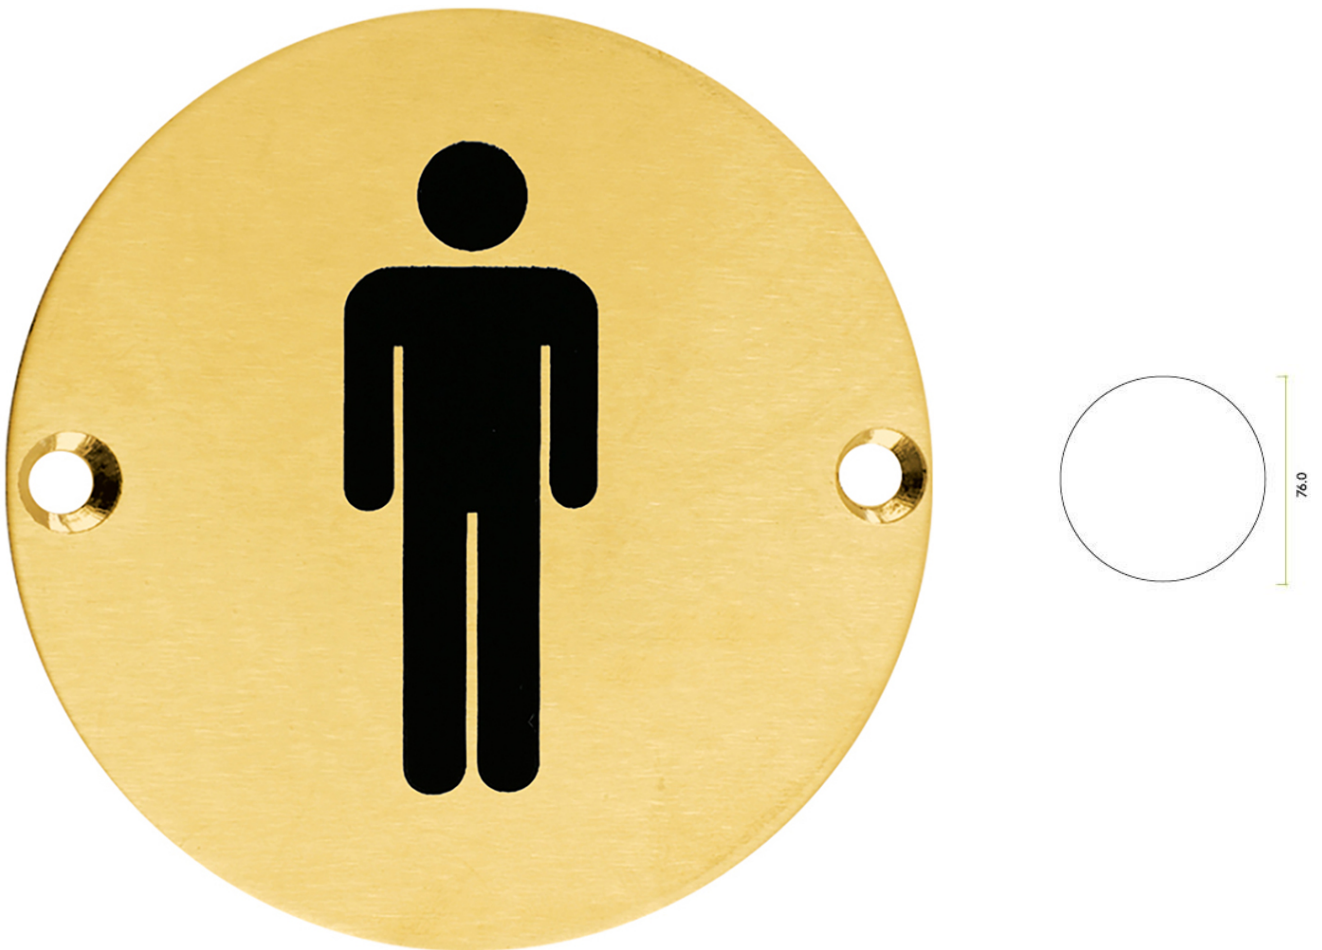

Male Symbol - Circular Screw Fix Sign - Satin Brass PVD Plated

Product Images

Description

- MALE Symbol sign
- Circular face fixed design
- Engraved with black infill

Finish

- PVD Satin Brass

Dimensions

- Diameter - 76mm

Important Info Before You Buy

- Ideal for use in public buildings to designate male changing areas or toilets
- Screw on design
- Sold individually - Each

Products in this set

49803.1 - Male Symbol - Circular Screw Fix Sign - 76mm Diameter - Satin Brass PVD Plated - Each