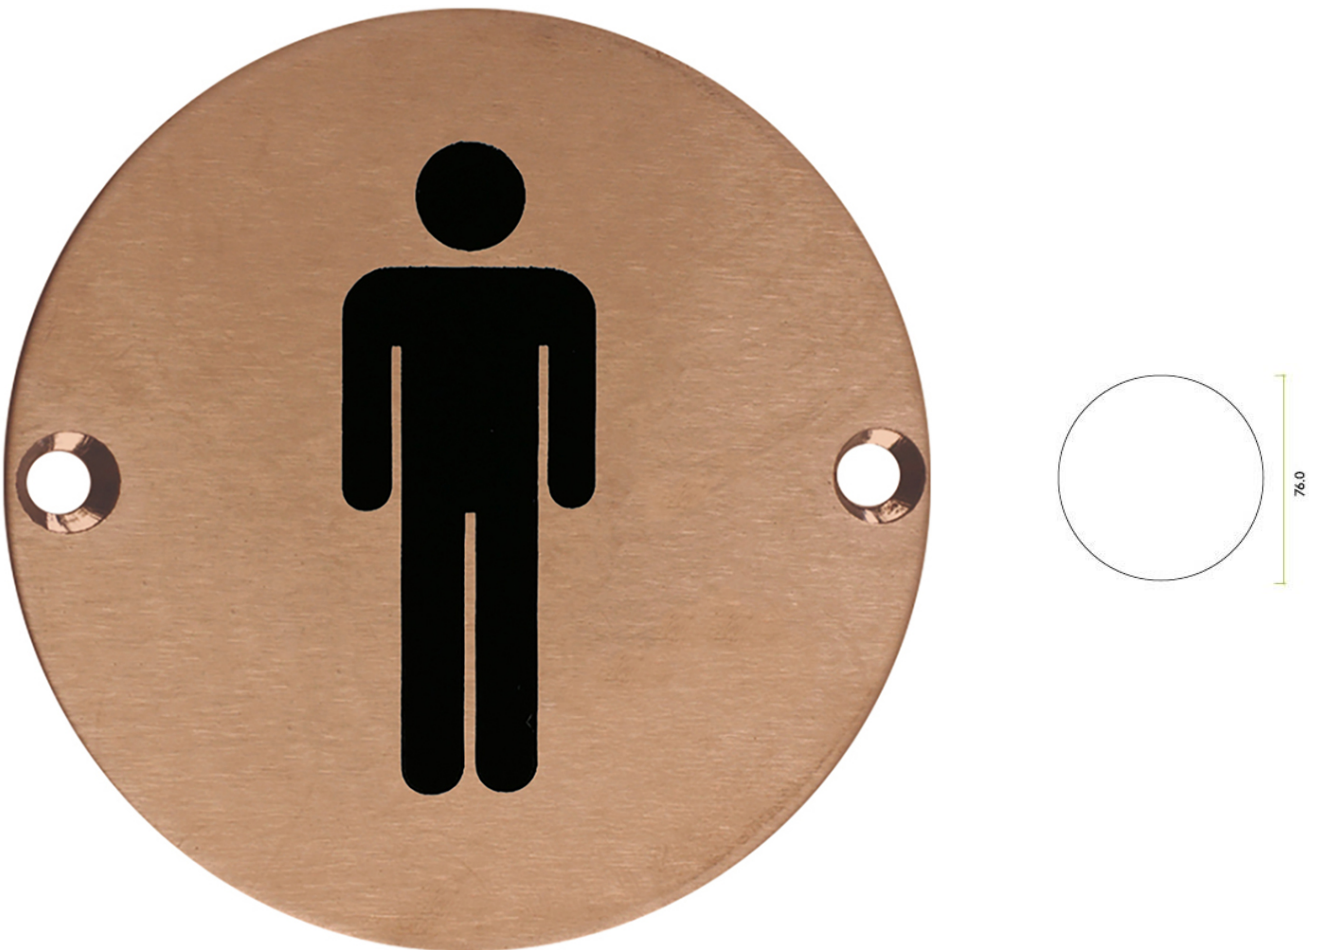

## Male Symbol - Circular Screw Fix Sign - PVD Satin Bronze

### Description

- MALE Symbol sign
- Circular face fixed design
- Engraved with black infill

### Dimensions

- Diameter - 76mm

#### Products in this set

---

49804.1 - Male Symbol - Circular Screw Fix Sign - 76mm Diameter - PVD Satin Bronze - Each