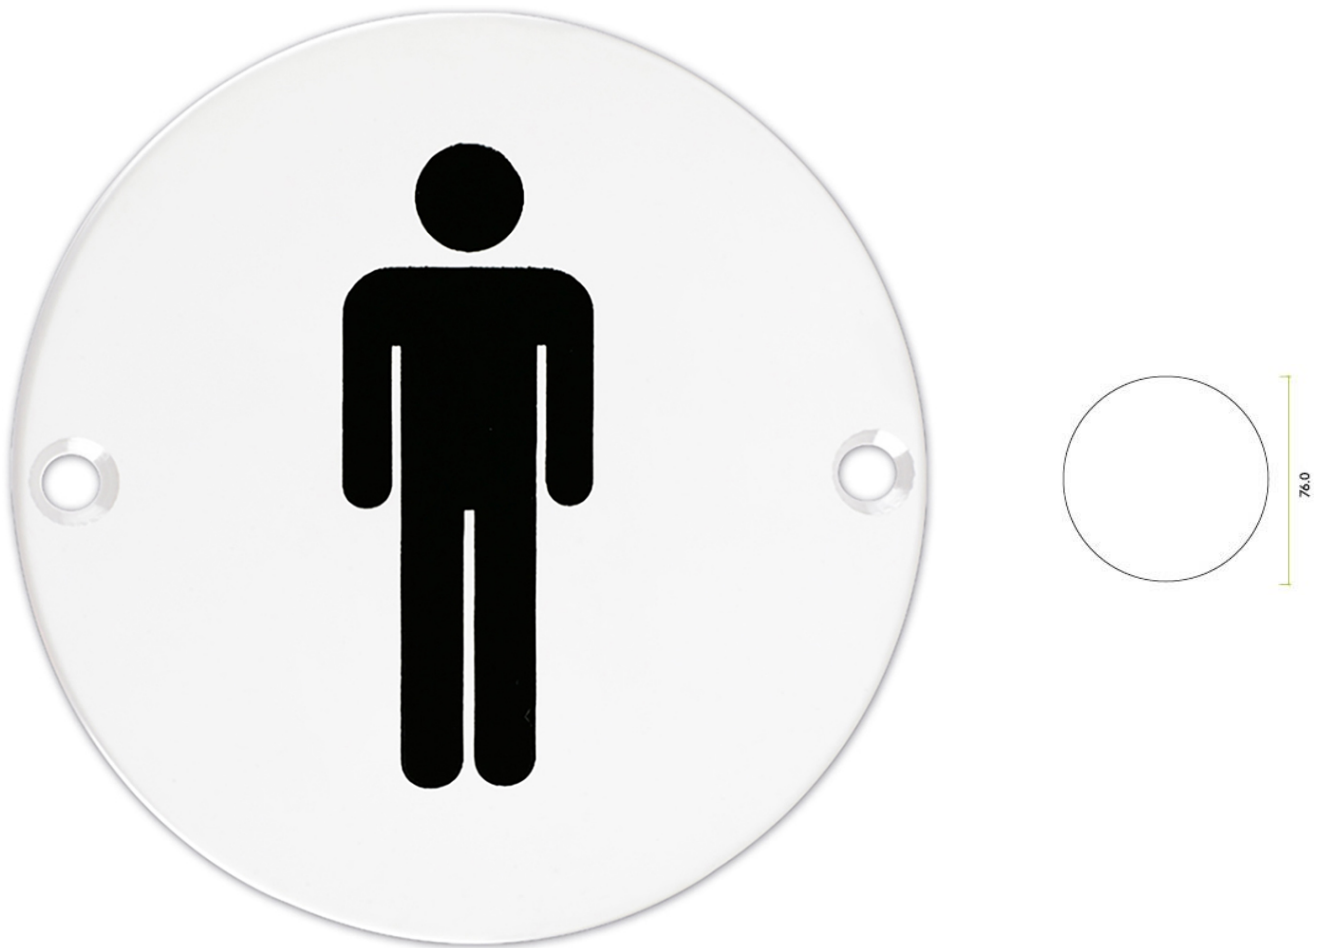

## Male Symbol - Circular Screw Fix Sign - Matt White

### Description

- MALE Symbol sign
- Circular face fixed design
- Engraved with black infill

### Dimensions

- Diameter - 76mm

#### Products in this set

---

49805.1 - Male Symbol - Circular Screw Fix Sign - 76mm Diameter - Matt White - Each