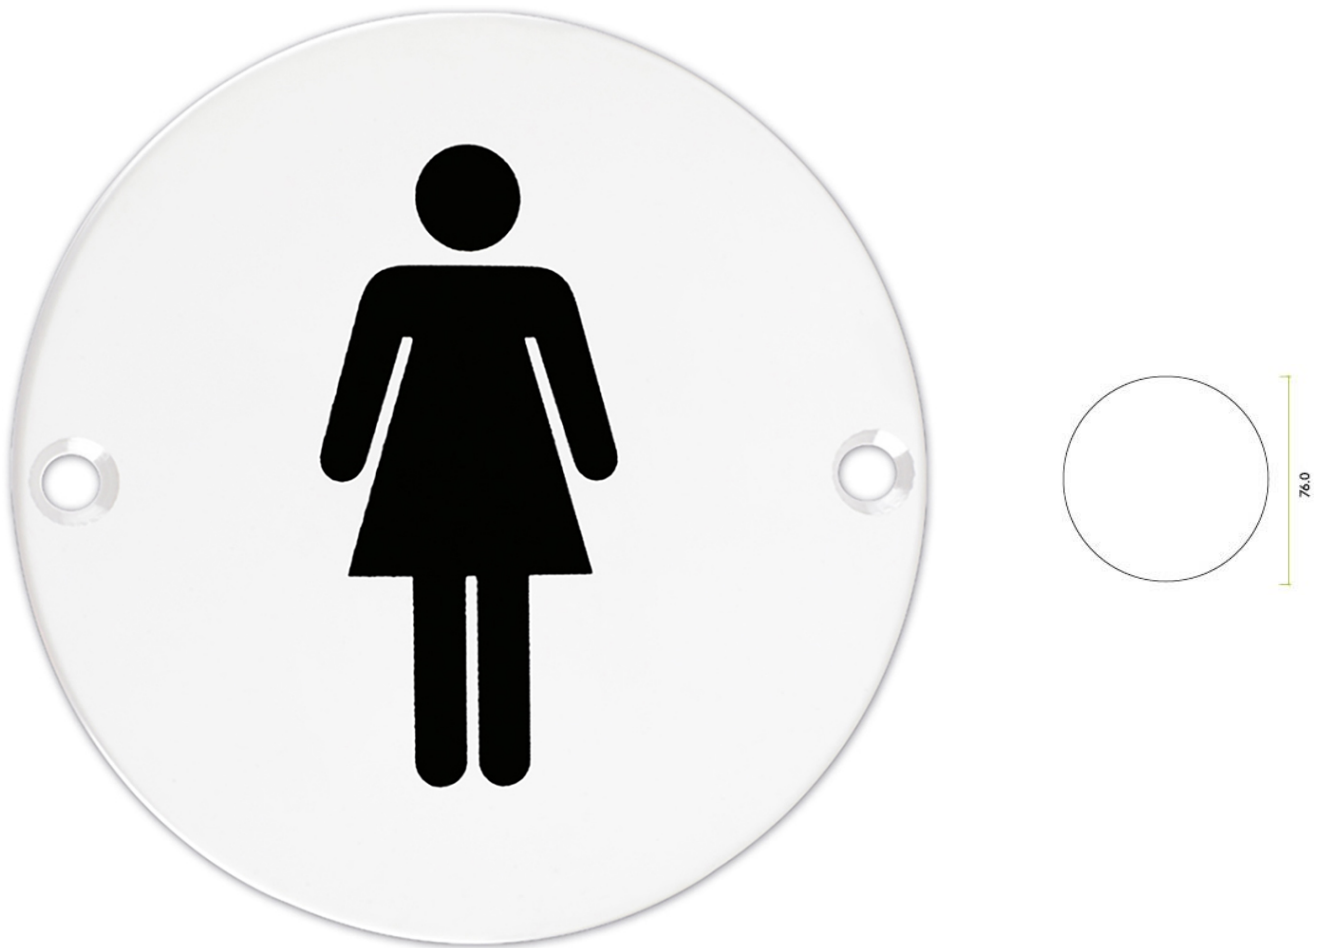

Female Symbol - Circular Screw Fix Sign - Matt White

Product Images

Description

- Female Symbol sign
- Circular face fixed design
- Engraved with black infill

Finish

- Matt White

Dimensions

- Diameter - 76mm

Important Info Before You Buy

- Ideal for use in public buildings to designate Female changing areas or toilets
- Screw on design
- Sold individually - Each

Products in this set

49809.1 - Female Symbol - Circular Screw Fix Sign - 76mm Diameter - Matt White - Each