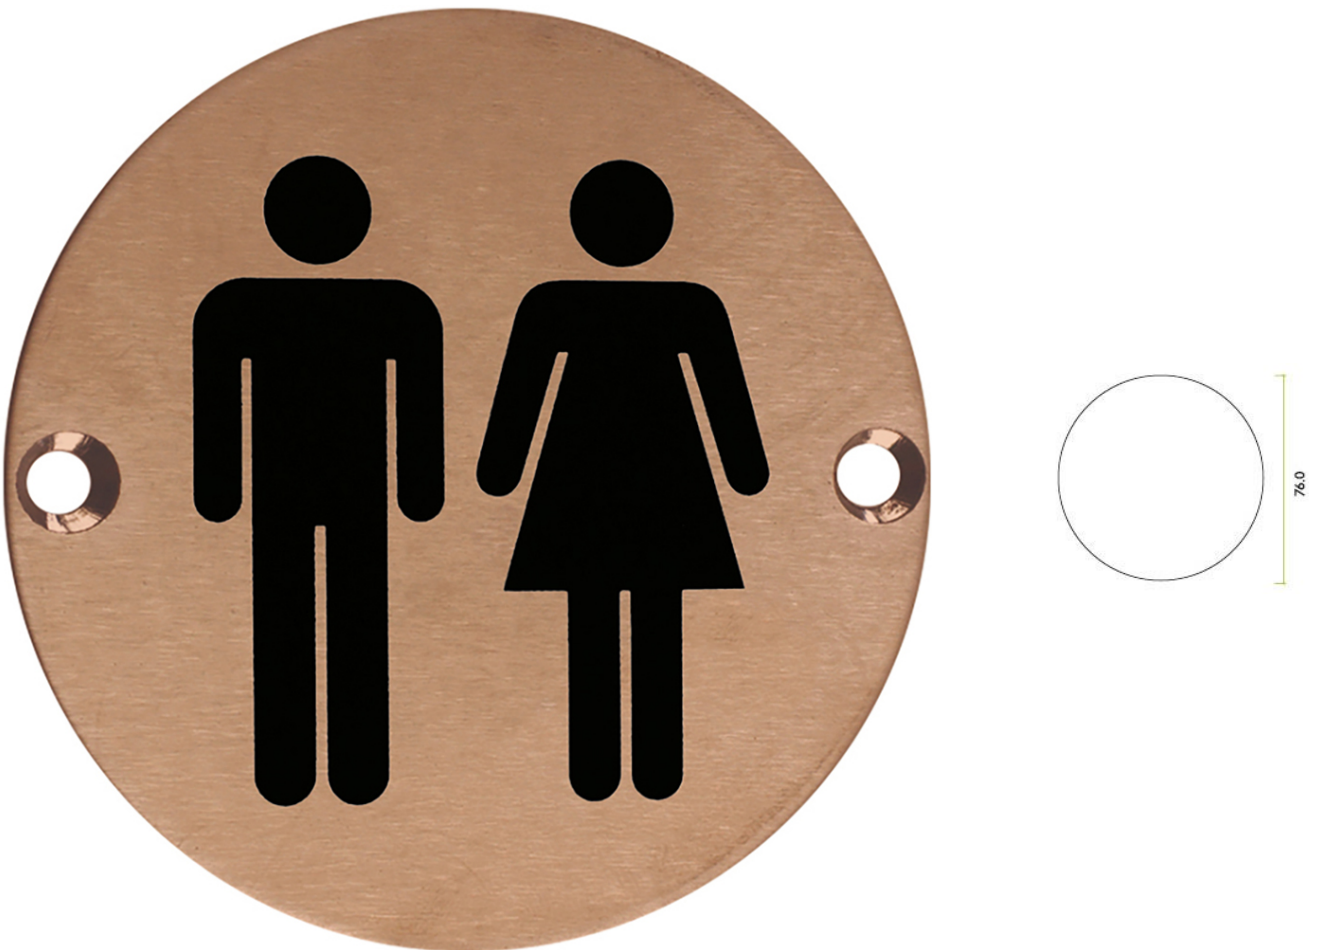

Unisex Symbol - Circular Screw Fix Sign - PVD Satin Bronze

Product Images

Description

- Unisex Symbol sign
- Circular face fixed design
- Engraved with black infill

Finish

- PVD Satin Bronze

Dimensions

- Diameter - 76mm

Important Info Before You Buy

- Ideal for use in public buildings to designate Unisex changing areas or toilets
- Screw on design
- Sold individually - Each

Products in this set

49812.1 - Unisex Symbol - Circular Screw Fix Sign - 76mm Diameter - PVD Satin Bronze - Each