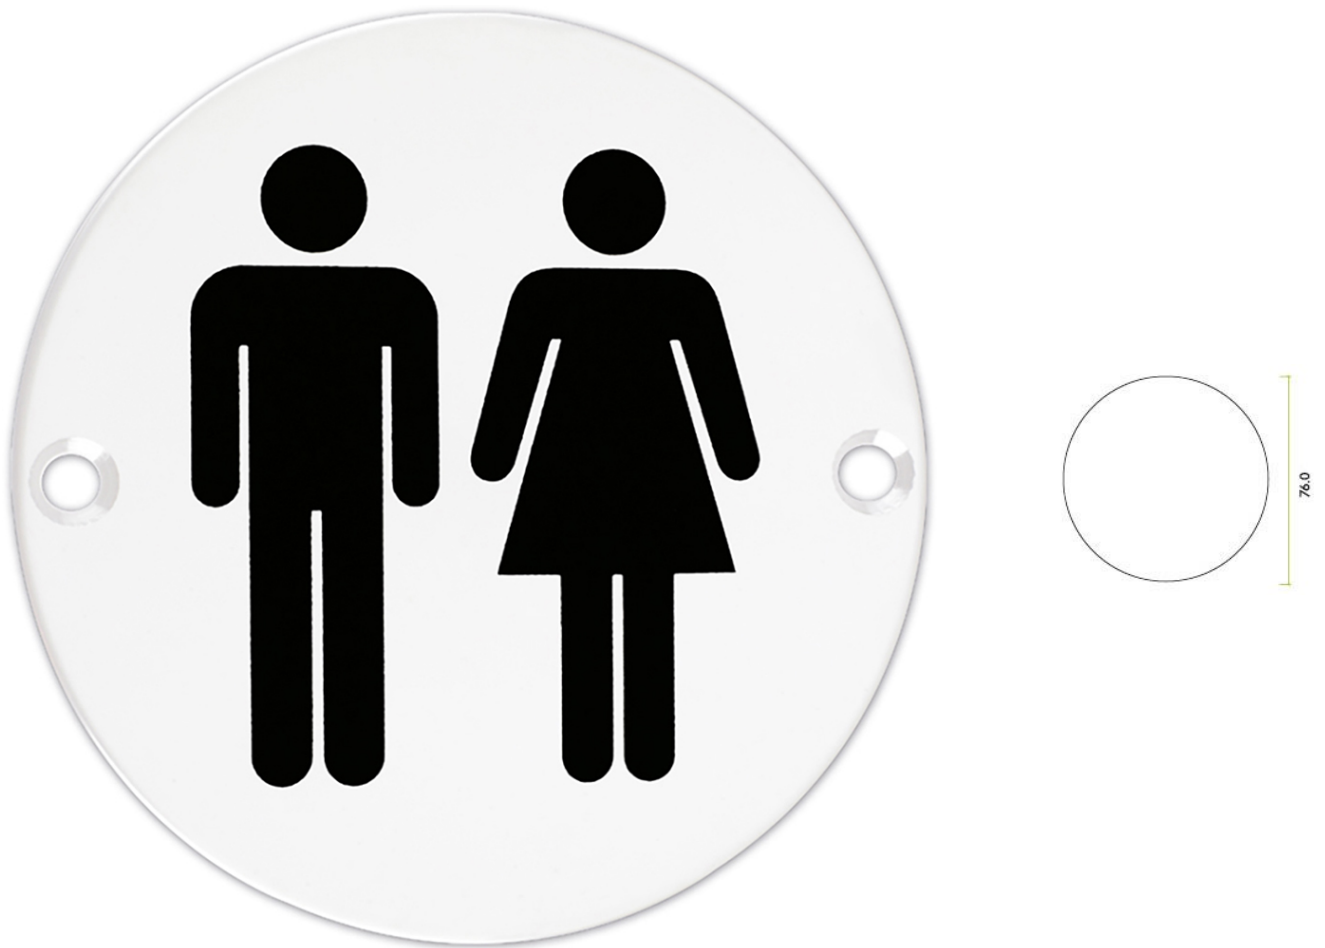

Unisex Symbol - Circular Screw Fix Sign - Matt White

Product Images

Description

- Unisex Symbol sign
- Circular face fixed design
- Engraved with black infill

Finish

- Matt White

Dimensions

- Diameter - 76mm

Important Info Before You Buy

- Ideal for use in public buildings to designate Unisex changing areas or toilets
- Screw on design
- Sold individually - Each

Products in this set

49813.1 - Unisex Symbol - Circular Screw Fix Sign - 76mm Diameter - Matt White - Each