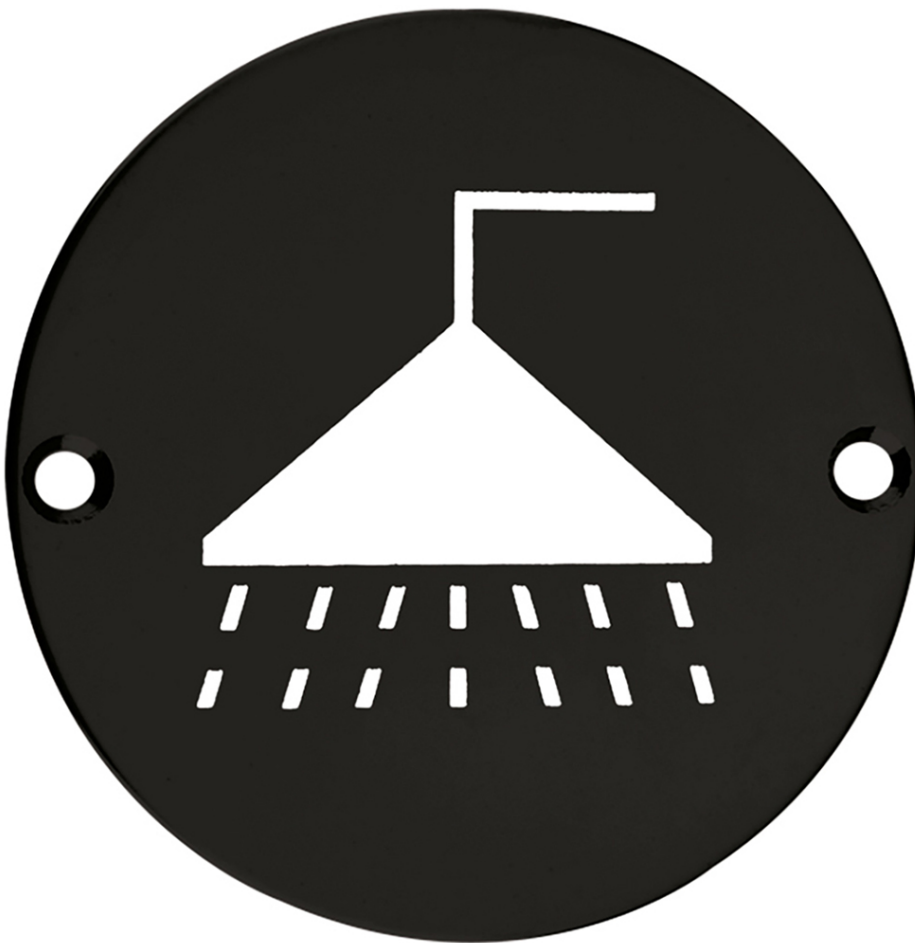

Shower Symbol - Circular Screw Fix Sign - Matt Black

Product Images

Description

- Shower Symbol sign
- Circular face fixed design
- Engraved with white infill

Finish

- Matt Black

Dimensions

- Diameter - 76mm

Important Info Before You Buy

- Ideal for use in public buildings to designate Shower changing areas or toilets
- Screw on design
- Sold individually - Each

Products in this set

49814.1 - Shower Symbol - Circular Screw Fix Sign - 76mm Diameter - Matt Black - Each