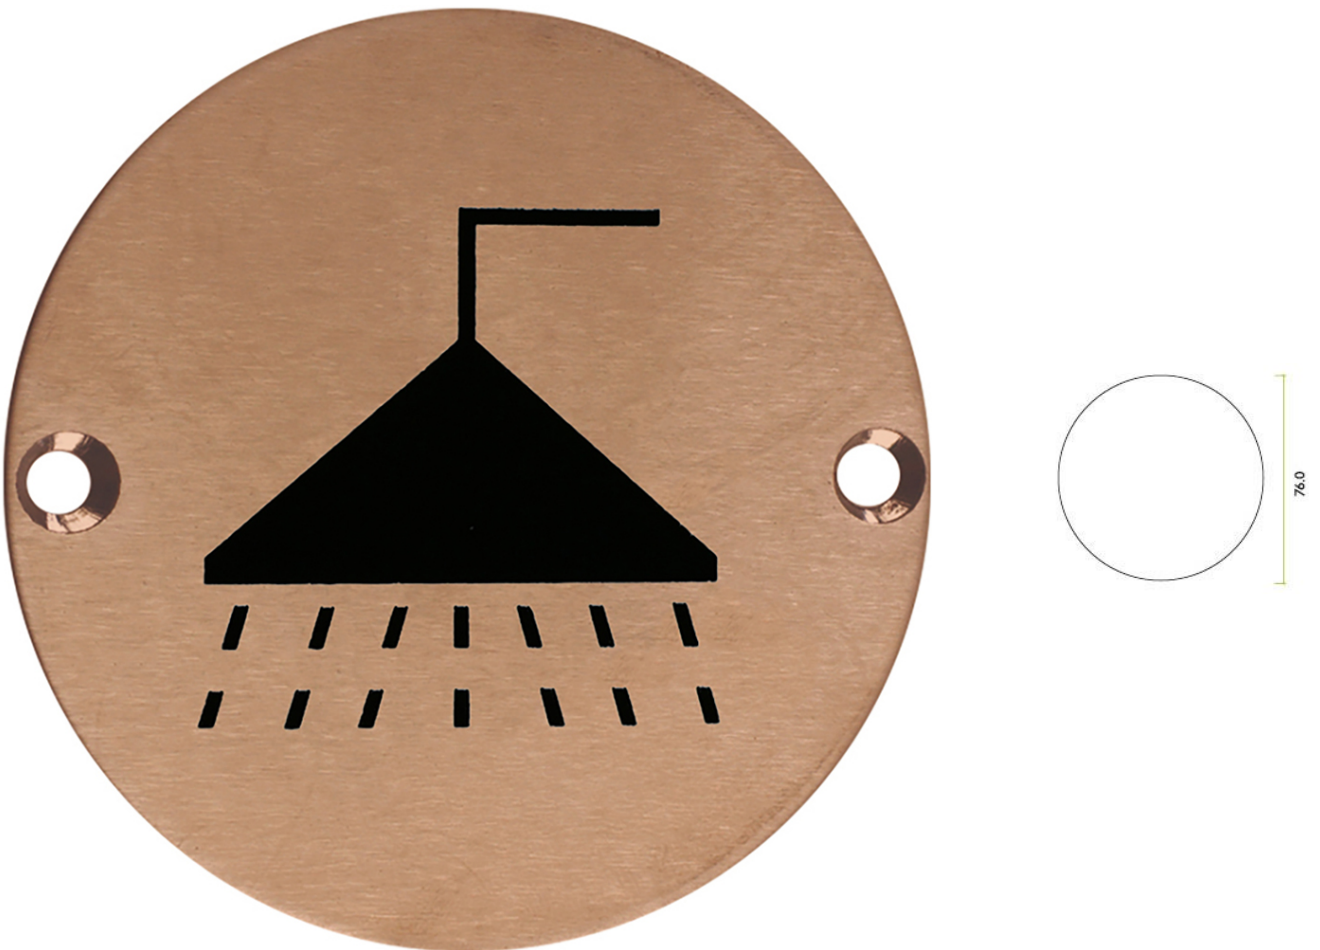

## Shower Symbol - Circular Screw Fix Sign - PVD Satin Bronze

### Description

- Shower Symbol sign
- Circular face fixed design
- Engraved with black infill

### Dimensions

- Diameter - 76mm

#### Products in this set

---

49816.1 - Shower Symbol - Circular Screw Fix Sign - 76mm Diameter - PVD Satin Bronze - Each