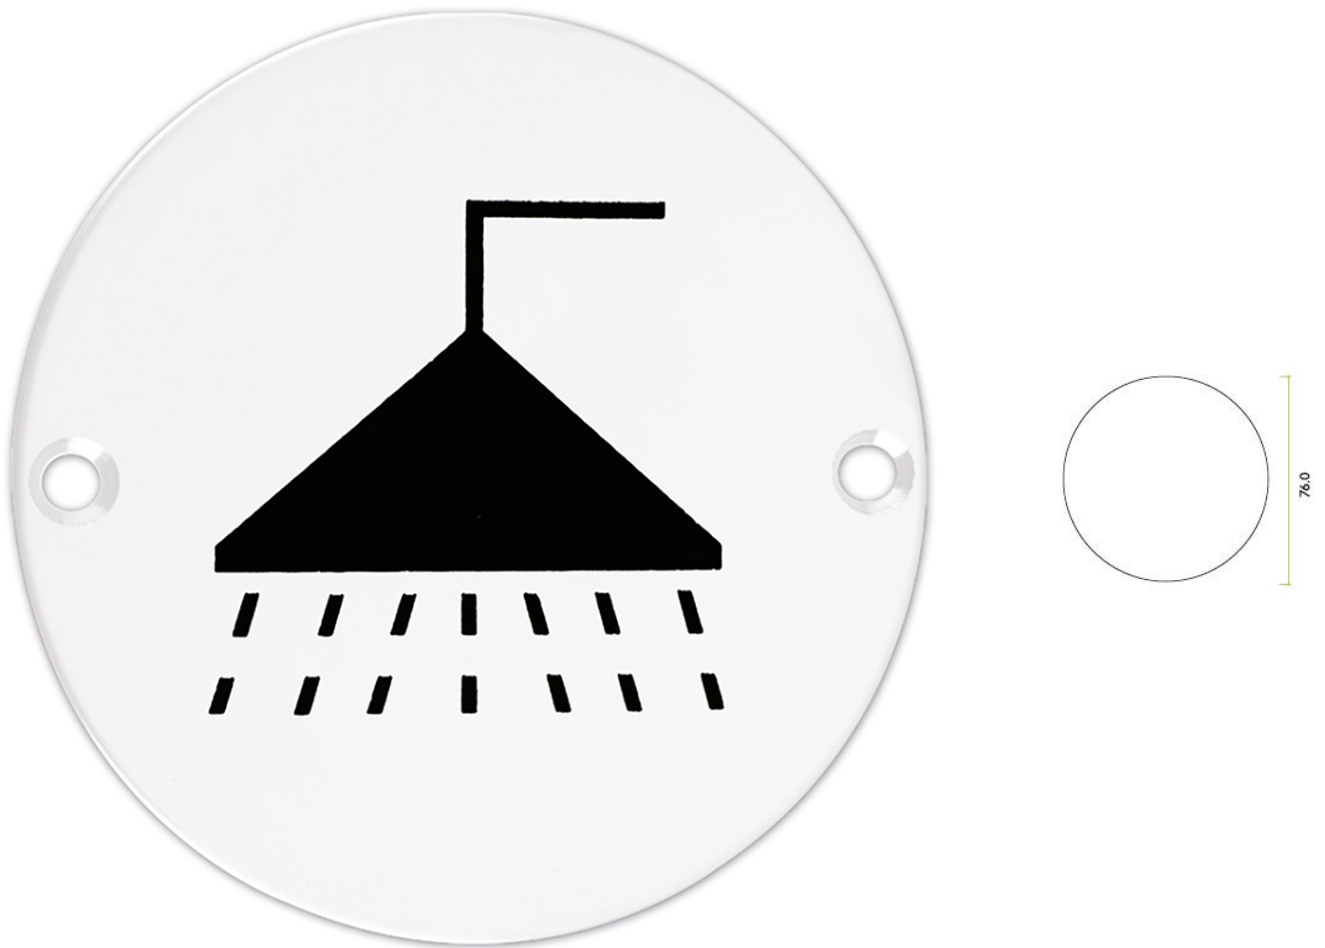

Shower Symbol - Circular Screw Fix Sign - Matt White

Product Images

Description

- Shower Symbol sign
- Circular face fixed design
- Engraved with black infill

Finish

- Matt White

Dimensions

- Diameter - 76mm

Important Info Before You Buy

- Ideal for use in public buildings to designate Shower changing areas or toilets
- Screw on design
- Sold individually - Each

Products in this set

49817.1 - Shower Symbol - Circular Screw Fix Sign - 76mm Diameter - Matt White - Each