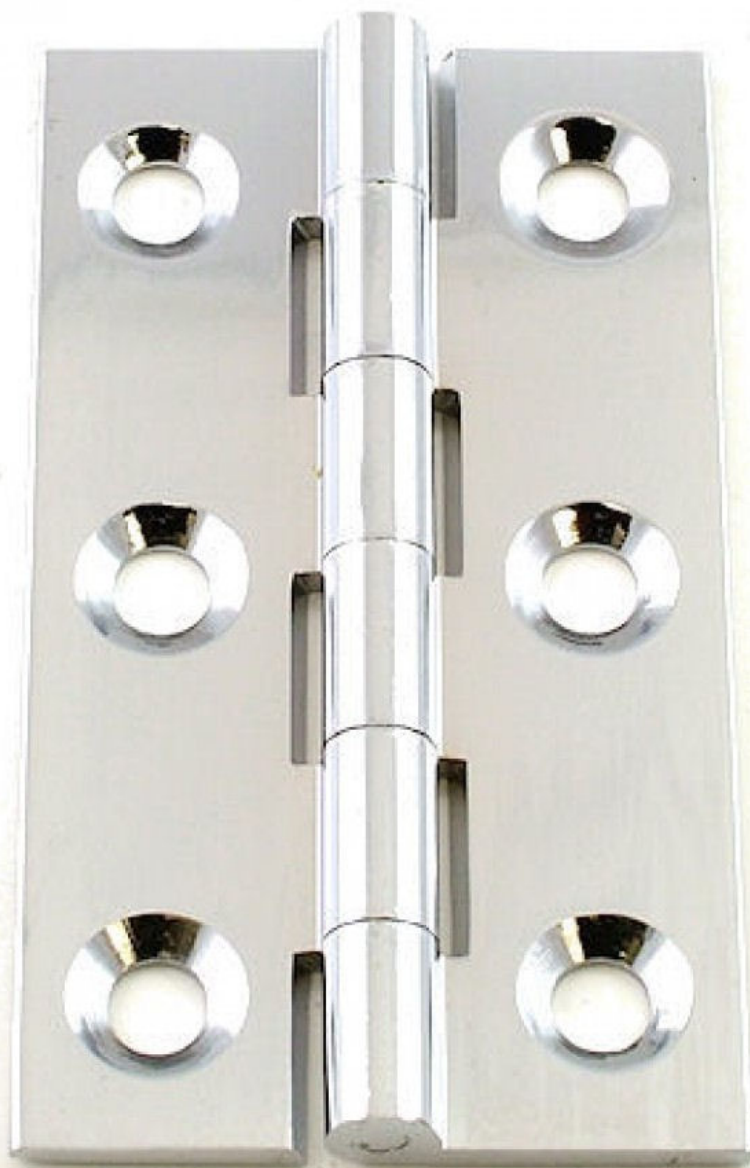

Small Polished Chrome Cabinet Hinges - 50mm x 28mm

Product Images

Description

- Cabinet style hinges suitable for cupboard doors

Finish

- Polished chrome

Dimensions

20289.1 - (50mm x 28mm x 1.4mm)

	20289.1	Dimension On Diagram
Height (H)	50mm	A
Width (W)	28mm	B
Leaf Width	12mm	C
Thickness	1.4mm	N/A

Important Info Before You Buy

- Suitable for wooden doors
- Base material is brass
- Hinges are sold and priced in pairs and come supplied with screws

Products in this set

20289.1 - Small Cabinet Hinges - Polished Chrome - 50mm x 28mm - Pair - (2 Hinges)