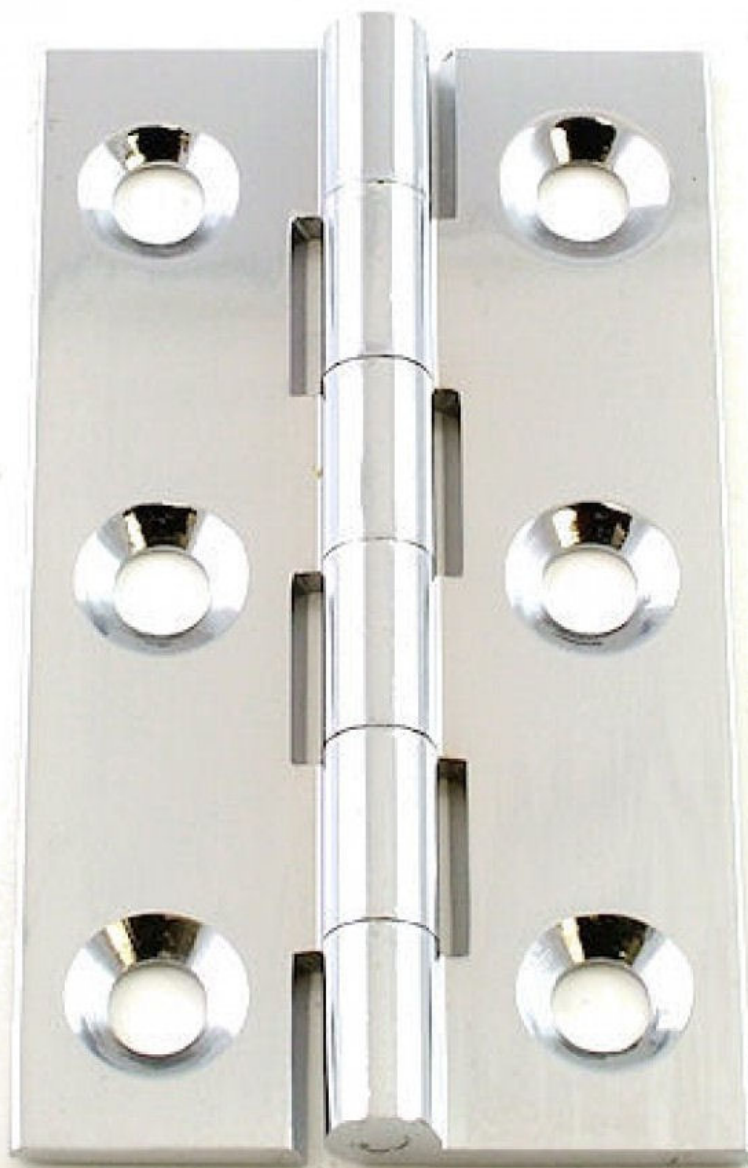

Small Polished Chrome Cabinet Hinges - 50mm x 28mm

Product Images

Description

- Cabinet style hinges suitable for cupboard doors

Finish

- Polished chrome

Dimensions

20289.1 - (50mm x 28mm x 1.4mm)

	20289.1	Dimension On Diagram
Height (H)	50mm	A
Width (W)	28mm	B
Leaf Width	12mm	C
Thickness	1.4mm	N/A

Important Info Before You Buy

- Suitable for wooden doors
- Base material is brass
- Hinges are sold and priced in pairs and come supplied with screws

Products in this set

20289.1 - Small Cabinet Hinges - Polished Chrome - 50mm x 28mm - Pair - (2 Hinges)