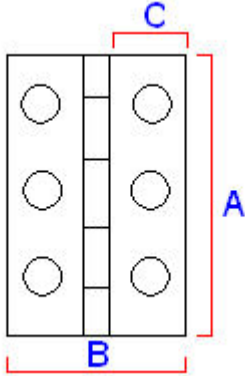

Small Polished Chrome Cabinet Hinges - 50mm x 28mm

Product Images

Description

- Cabinet style hinges suitable for cupboard doors

Finish

- Polished chrome

Dimensions

20289.1 - (50mm x 28mm x 1.4mm)

	20289.1	Dimension On Diagram
Height (H)	50mm	A
Width (W)	28mm	B
Leaf Width	12mm	C
Thickness	1.4mm	N/A

Important Info Before You Buy

- Suitable for wooden doors
- Base material is brass
- Hinges are sold and priced in pairs and come supplied with screws