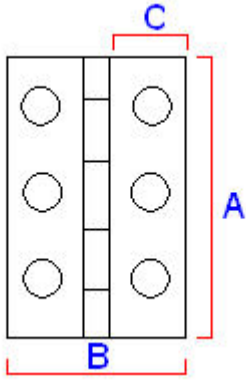

Small Polished Chrome Cabinet Hinges - 76mm x 40mm

Product Images

Description

- Cabinet style hinges suitable for cupboard doors

Finish

- Polished chrome

Dimensions

20291.1 - (76mm x 40mm x 1.4mm)

	20291.1	Dimension On Diagram
Height (H)	76mm	A
Width (W)	40mm	B
Leaf Width	17.5mm	C
Thickness	1.4mm	N/A

Important Info Before You Buy

- Suitable for wooden doors
- Base material is brass
- Hinges are sold and priced in pairs and come supplied with screws