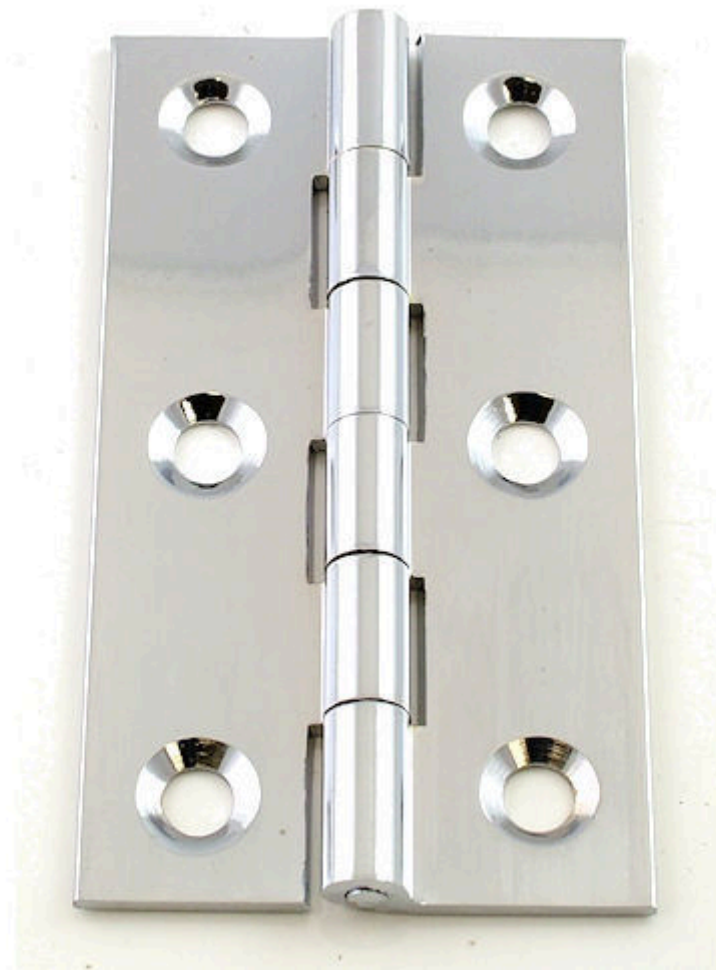

Small Polished Chrome Cabinet Hinges - 76mm x 40mm

Product Images

Description

- Cabinet style hinges suitable for cupboard doors

Finish

- Polished chrome

Dimensions

20291.1 - (76mm x 40mm x 1.4mm)

	20291.1	Dimension On Diagram
Height (H)	76mm	A
Width (W)	40mm	B
Leaf Width	17.5mm	C
Thickness	1.4mm	N/A

Important Info Before You Buy

- Suitable for wooden doors
- Base material is brass
- Hinges are sold and priced in pairs and come supplied with screws

Products in this set

20291.1 - Small Cabinet Hinges - Polished Chrome - 76mm x 40mm - Pair