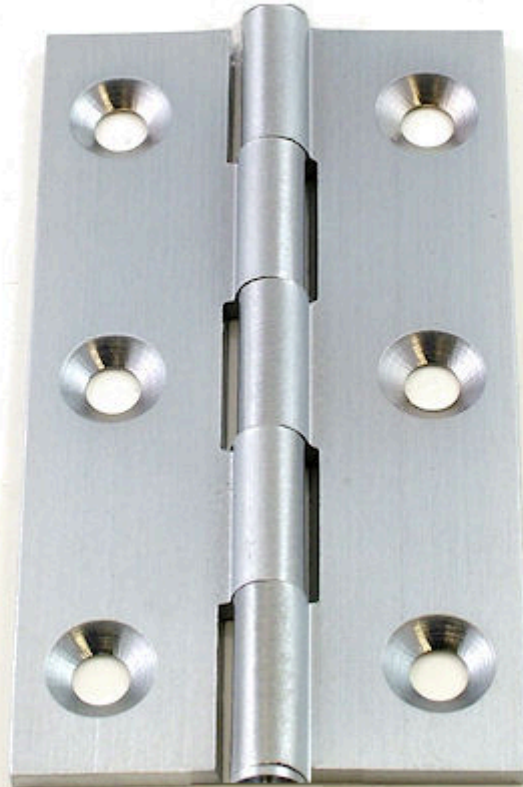

## Small Satin Chrome Cabinet Hinges - 64mm x 35mm

### Description

---

- Cabinet style hinges suitable for cupboard doors

### Dimensions

20290.1 - (64mm x 35mm x 1.5mm)

	20294.1	Dimension On Diagram
<b>Height (H)</b>	64mm	A
<b>Width (W)</b>	35mm	B
<b>Leaf Width</b>	15mm	C
<b>Thickness</b>	1.5mm	N/A

**Important Info Before You Buy**