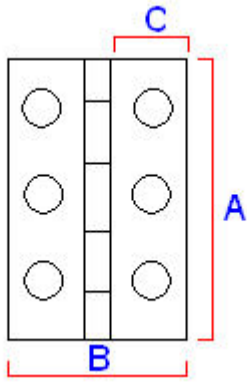

### Description

---

- Cabinet style hinges suitable for cupboard doors

### Dimensions

20290.1 - (64mm x 35mm x 1.5mm)

	20294.1	Dimension On Diagram
<b>Height (H)</b>	64mm	A
<b>Width (W)</b>	35mm	B
<b>Leaf Width</b>	15mm	C
<b>Thickness</b>	1.5mm	N/A

**Important Info Before You Buy**