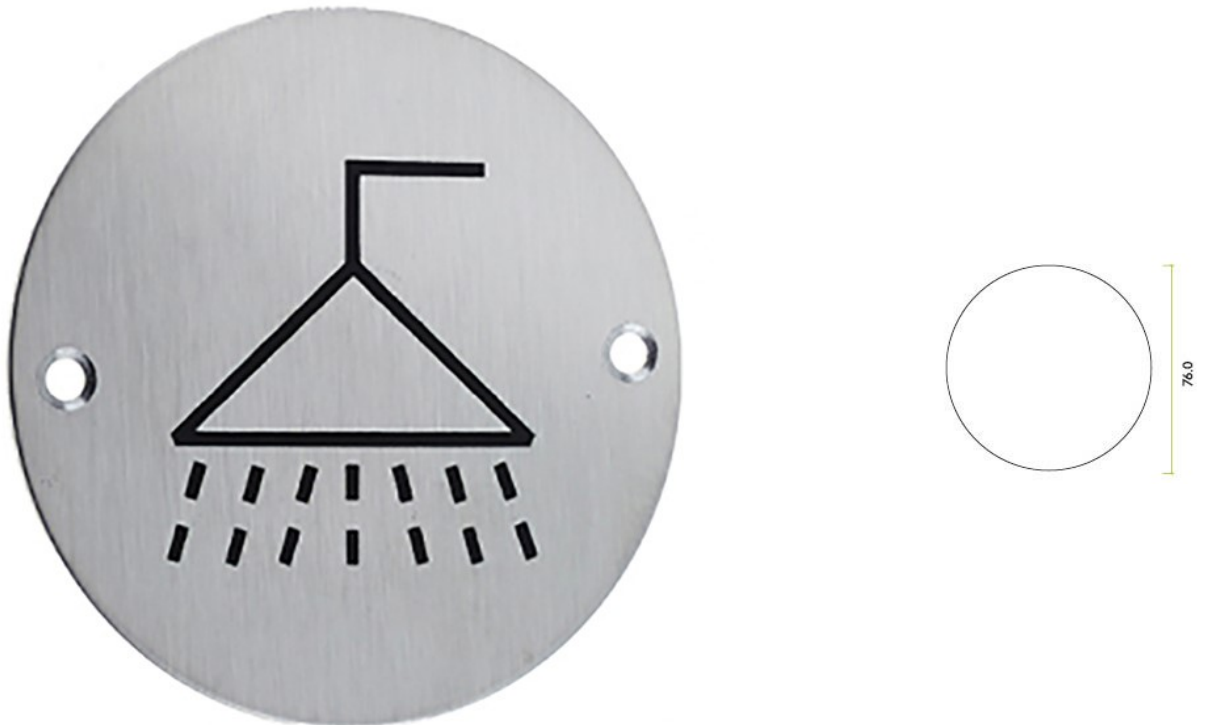

Shower Symbol - Circular Screw Fix Sign - Satin Stainless Steel

Product Images

Description

- Shower Symbol sign
- Circular face fixed design
- Engraved with black infill

Finish

- Satin Stainless Steel

Dimensions

- Diameter - 76mm

Important Info Before You Buy

- Ideal for use in public buildings to designate Shower changing areas or toilets
- Screw on design
- Sold individually - Each

Products in this set

49871.1 - Shower Symbol - Circular Screw Fix Sign - 76mm Diameter - Satin Stainless Steel - Each