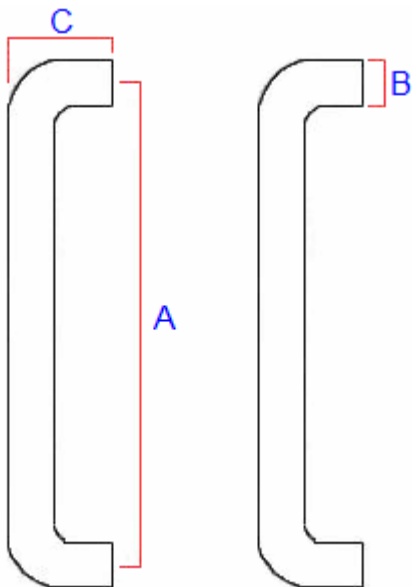

D Shaped Pull Handle - Bolt Through Fixing - Grade 304 - Two Sizes Available - Matt White

Product Images

Description

- D shape pull handles
- Ideal for use on for internal doors and external entrance doors
- Bolt through the door design see below diagram

Above diagram shows how a bolt through pull handle is fitted to a wooden door

Finish

- Matt White

Dimensions

Item Bolt centers (A) Diameter (B) Projection (C)

49874.1 300mm 19mm 64mm

49874.2 425mm 19mm 64mm

Products in this set

49874.1 - D Shaped Pull Handle - Bolt Through Fixing - Grade 304 - 300mm Centres x 19mm Diameter - Matt White - Each

49874.2 - D Shaped Pull Handle - Bolt Through Fixing - Grade 304 - 425mm Centres x 19mm Diameter - Matt White - Each