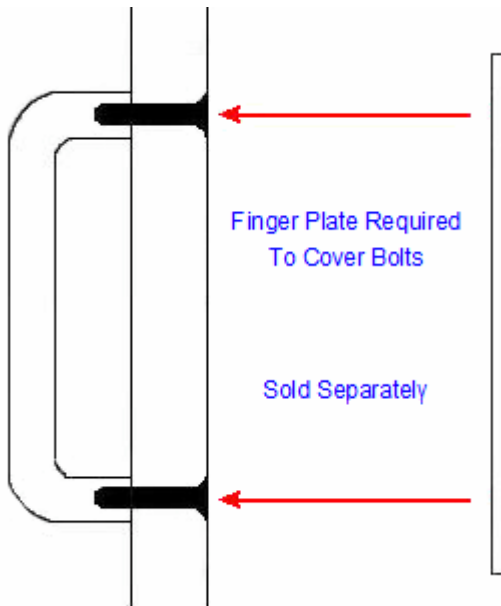

D Shaped Pull Handle - Bolt Through Fixing - Grade 304 - Two Sizes Available - Matt White

Product Images

Description

- D shape pull handles
- Ideal for use on for internal doors and external entrance doors
- Bolt through the door design see below diagram

Above diagram shows how a bolt through pull handle is fitted to a wooden door

Finish

- Matt White

Dimensions

Item Bolt centers (A) Diameter (B) Projection (C)

49874.1 300mm 19mm 64mm

49874.2 425mm 19mm 64mm

Products in this set

49874.1 - D Shaped Pull Handle - Bolt Through Fixing - Grade 304 - 300mm Centres x 19mm Diameter - Matt White - Each

49874.2 - D Shaped Pull Handle - Bolt Through Fixing - Grade 304 - 425mm Centres x 19mm Diameter - Matt White - Each