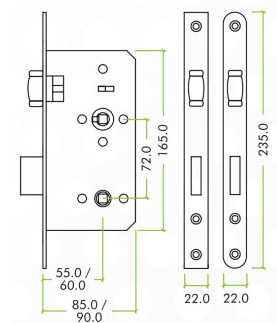

### Short Description

- Lift handle to lock toilet door set
- Supplied with roller ball mortice lock set, return to door handles, indicator and lift handle to lock sign

## Lever Handle Dimensions

- 52mm diameter rose
- 121.5mm lever length
- 19mm diameter return to door handle
- Bathroom indicator and lift handle to lock sign - 52mm diameter

## Roller Ball Lock Case Dimensions: