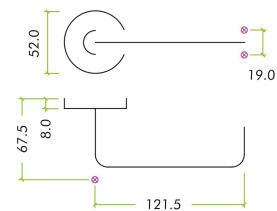

### Short Description

- Lift handle to lock toilet door set
- Supplied with roller ball mortice lock set, return to door handles, indicator and lift handle to lock sign

## External / Outside access:

- The roller latch bolt is operated externally with one half of the unsprung lever set, this release the roller latch bolt as normal
- Underneath the lever is the release & indicator, this operates in the same manner as bathroom type coin releases

## Lever Handle Dimensions

- 52mm diameter rose
- 121.5mm lever length
- 19mm diameter return to door handle
- Bathroom indicator and lift handle to lock sign - 52mm diameter

## Roller Ball Lock Case Dimensions: