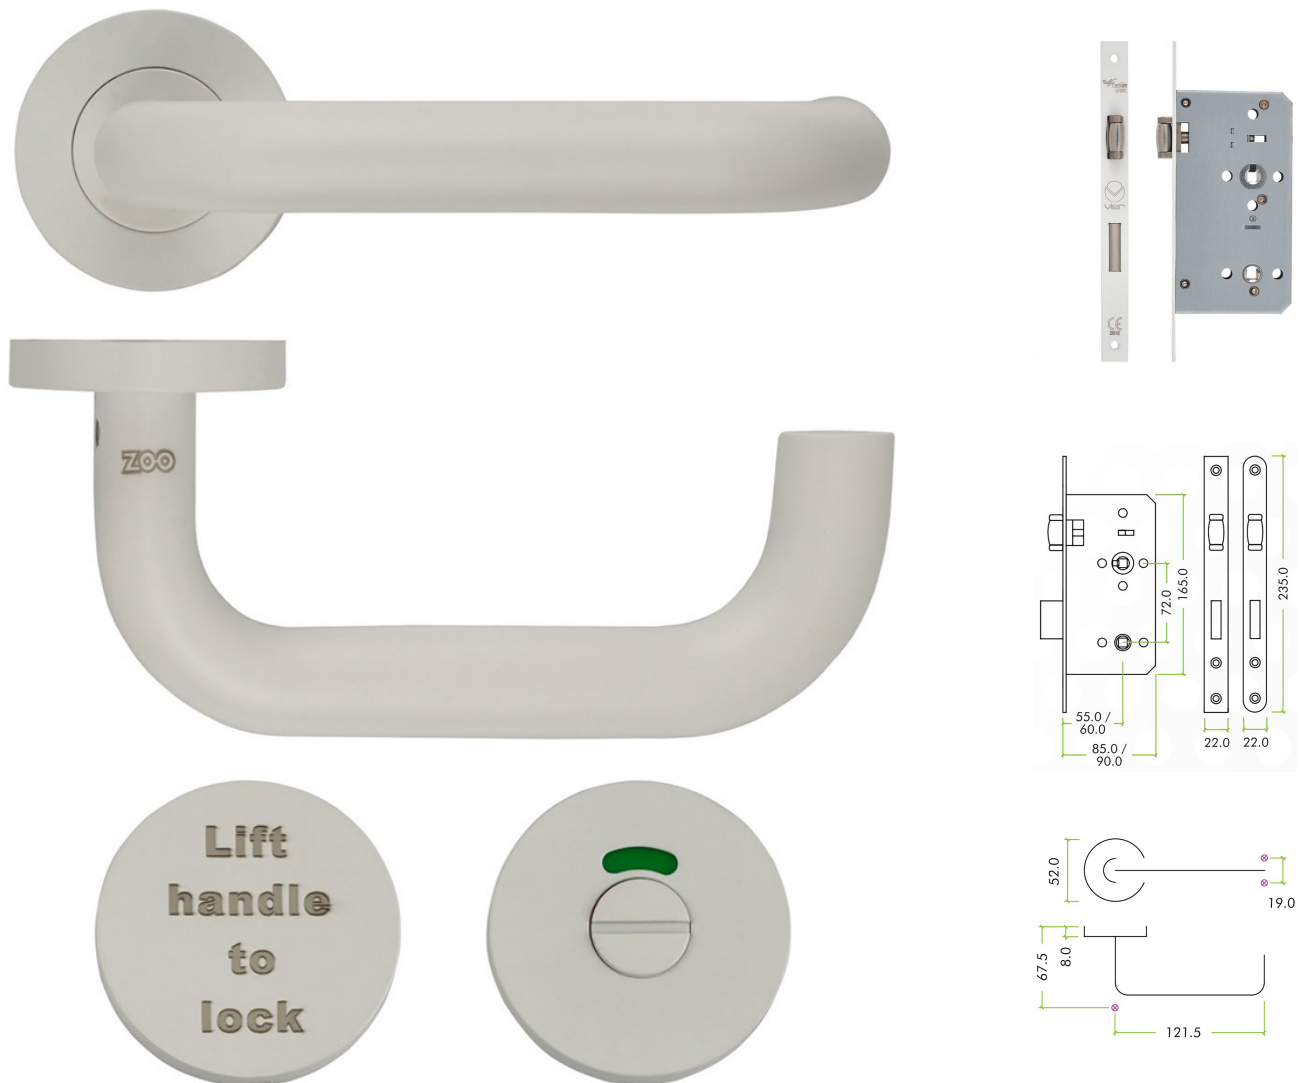

Lift Handle To Lock - Accessible Roller Lock & Handle Set For Disabled WC Toilets - Matt White

Product Images

Short Description

- Lift handle to lock toilet door set
- Supplied with roller ball mortice lock set, return to door handles, indicator and lift handle to lock sign

Description

- Toilet / WC lock designed especially to comply with Approved Doc M, DDA & BS8300

External / Outside access:

- The roller latch bolt is operated externally with one half of the unsprung lever set, this release the roller latch bolt as normal
- Underneath the lever is the release & indicator, this operates in the same manner as bathroom type coin releases

- This unique toilet lock comes in a complete set as shown in the photographs
- Lock Case Matt White forend & strike plate. Roller bolt latch (less likely to cause injuries or damage to clothing than a normal latch bolt)
- Separate deadbolt with 78mm centres and 60mm backset
- Furniture 19mm diameter matt white levers
- Lettering black letters on matt white background "lift handle to lock"

Base Material

- Handle made from grade 304 stainless steel

Finish Details

- Matt White

Lever Handle Dimensions

- 52mm diameter rose
- 121.5mm lever length
- 19mm diameter return to door handle
- Bathroom indicator and lift handle to lock sign - 52mm diameter