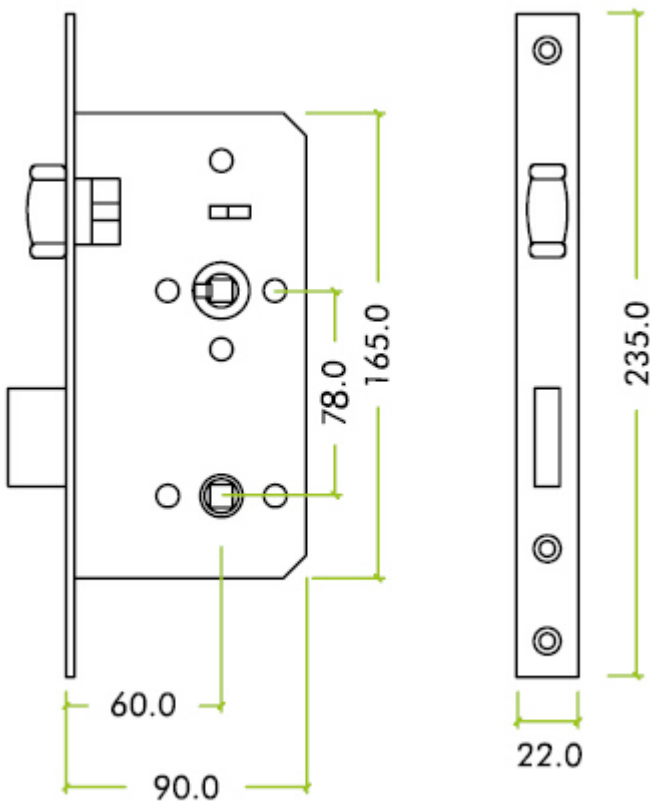

Lift Handle To Lock - Accessible Roller Lock & Handle Set For Disabled WC Toilets - Matt White

Product Images

Short Description

- Lift handle to lock toilet door set
- Supplied with roller ball mortice lock set, return to door handles, indicator and lift handle to lock sign

- This unique toilet lock comes in a complete set as shown in the photographs
- Lock Case Matt White forend & strike plate. Roller bolt latch (less likely to cause injuries or damage to clothing than a normal latch bolt)
- Separate deadbolt with 78mm centres and 60mm backset
- Furniture 19mm diameter matt white levers
- Lettering black letters on matt white background "lift handle to lock"

Base Material

- Handle made from grade 304 stainless steel

Finish Details

- Matt White

Lever Handle Dimensions

- 52mm diameter rose
- 121.5mm lever length
- 19mm diameter return to door handle
- Bathroom indicator and lift handle to lock sign - 52mm diameter

Roller Ball Lock Case Dimensions:

Set Includes:

- 2 x Matt White lever handles (unsprung)
- 2 x 8mm spindles
- 1 x Matt White release indicator
- 1 x Matt White - "Lift Handle To Lock" escutcheon and sign