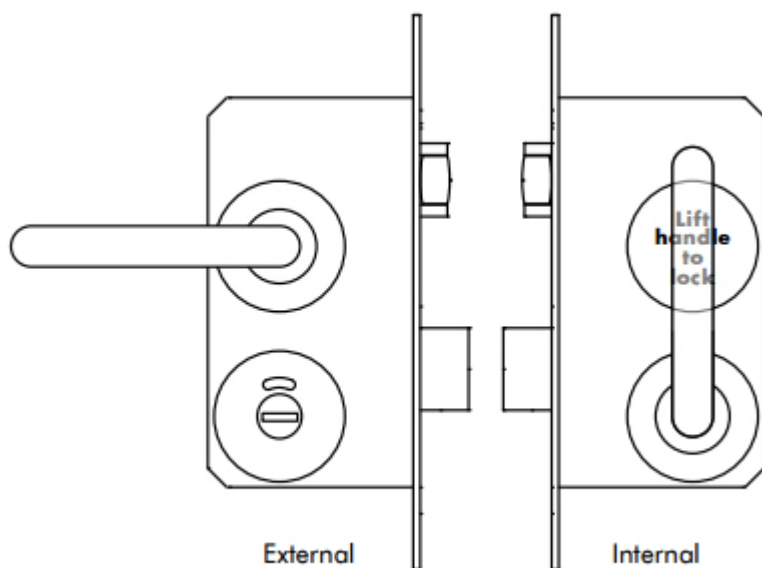

Lift Handle To Lock - Accessible Roller Lock & Handle Set For Disabled WC Toilets - Matt White

Product Images

Short Description

- Lift handle to lock toilet door set
- Supplied with roller ball mortice lock set, return to door handles, indicator and lift handle to lock sign

Description

- Toilet / WC lock designed especially to comply with Approved Doc M, DDA & BS8300

External / Outside access:

- The roller latch bolt is operated externally with one half of the unsprung lever set, this release the roller latch bolt as normal
- Underneath the lever is the release & indicator, this operates in the same manner as bathroom type coin releases

Internal / Inside access:

- The internal side of the lever set will be configured such that, the latch bolt is blanked off with a engraved covered escutcheon
- The deadbolt features the second lever handle, and by throwing the handle up "extends the deadbolt" & locks the door
- By turning the handle down the deadbolt is withdrawn, further downward action of the lever withdraws the roller latch bolt, allowing exit

Base Material

- Handle made from grade 304 stainless steel

Finish Details

- Matt White

Lever Handle Dimensions

- 52mm diameter rose
- 121.5mm lever length
- 19mm diameter return to door handle
- Bathroom indicator and lift handle to lock sign - 52mm diameter