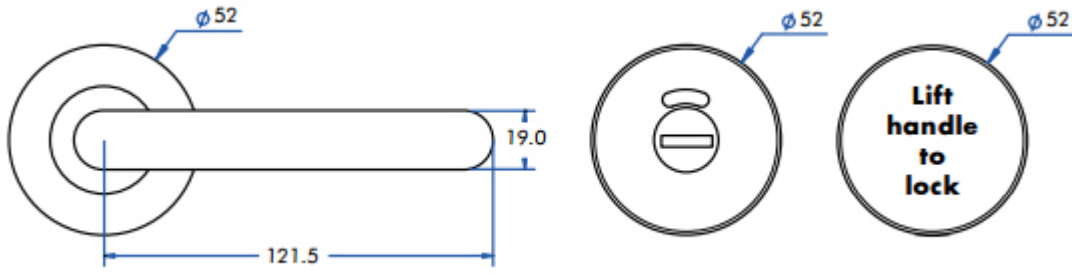

Internal / Inside access:

- The internal side of the lever set will be configured such that, the latch bolt is blanked off with a engraved covered escutcheon
- The deadbolt features the second lever handle, and by throwing the handle up "extends the deadbolt" & locks the door
- By turning the handle down the deadbolt is withdrawn, further downward action of the lever withdraws the roller latch bolt, allowing exit

- This unique toilet lock comes in a complete set as shown in the photographs
- Lock Case Matt White forend & strike plate. Roller bolt latch (less likely to cause injuries or damage to clothing than a normal latch bolt)
- Separate deadbolt with 78mm centres and 60mm backset
- Furniture 19mm diameter matt white levers
- Lettering black letters on matt white background "lift handle to lock"

Base Material

- Handle made from grade 304 stainless steel

Finish Details

- Matt White

Lever Handle Dimensions

- 52mm diameter rose
- 121.5mm lever length
- 19mm diameter return to door handle
- Bathroom indicator and lift handle to lock sign - 52mm diameter

Roller Ball Lock Case Dimensions:

Set Includes:

- 2 x Matt White lever handles (unsprung)
- 2 x 8mm spindles
- 1 x Matt White release indicator
- 1 x Matt White - "Lift Handle To Lock" escutcheon and sign