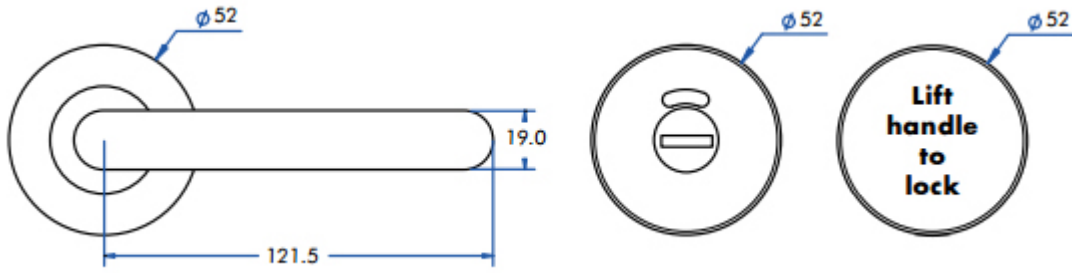

## External / Outside access:

- The roller latch bolt is operated externally with one half of the unsprung lever set, this release the roller latch bolt as normal
- Underneath the lever is the release & indicator, this operates in the same manner as bathroom type coin releases

## Lever Handle Dimensions

- 52mm diameter rose
- 121.5mm lever length
- 19mm diameter return to door handle
- Bathroom indicator and lift handle to lock sign - 52mm diameter