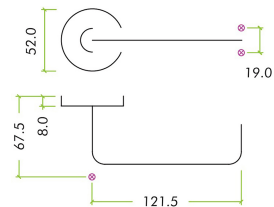

## Lift Handle To Lock - Accessible Roller Lock & Handle Set For Disabled WC Toilets - Satin Brass PVD Plated

### Short Description

- Lift handle to lock toilet door set
- Supplied with roller ball mortice lock set, return to door handles, indicator and lift handle to lock sign

## Lever Handle Dimensions

- 52mm diameter rose
- 121.5mm lever length
- 19mm diameter return to door handle
- Bathroom indicator and lift handle to lock sign - 52mm diameter

## Roller Ball Lock Case Dimensions: