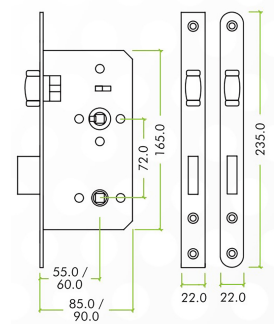

### Short Description

- Lift handle to lock toilet door set
- Supplied with roller ball mortice lock set, return to door handles, indicator and lift handle to lock sign

## Lever Handle Dimensions

- 52mm diameter rose
- 121.5mm lever length
- 19mm diameter return to door handle
- Bathroom indicator and lift handle to lock sign - 52mm diameter

## Roller Ball Lock Case Dimensions: