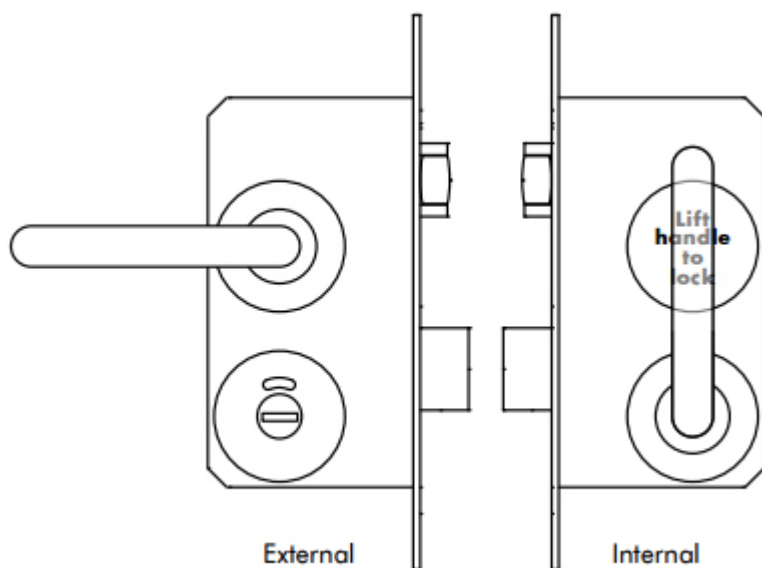

### Short Description

- Lift handle to lock toilet door set
- Supplied with roller ball mortice lock set, return to door handles, indicator and lift handle to lock sign

## External / Outside access:

- The roller latch bolt is operated externally with one half of the unsprung lever set, this release the roller latch bolt as normal
- Underneath the lever is the release & indicator, this operates in the same manner as bathroom type coin releases

## Internal / Inside access:

- The internal side of the lever set will be configured such that, the latch bolt is blanked off with a engraved covered escutcheon
- The deadbolt features the second lever handle, and by throwing the handle up "extends the deadbolt" & locks the door
- By turning the handle down the deadbolt is withdrawn, further downward action of the lever withdraws the roller latch bolt, allowing exit

## Lever Handle Dimensions

- 52mm diameter rose
- 121.5mm lever length
- 19mm diameter return to door handle
- Bathroom indicator and lift handle to lock sign - 52mm diameter