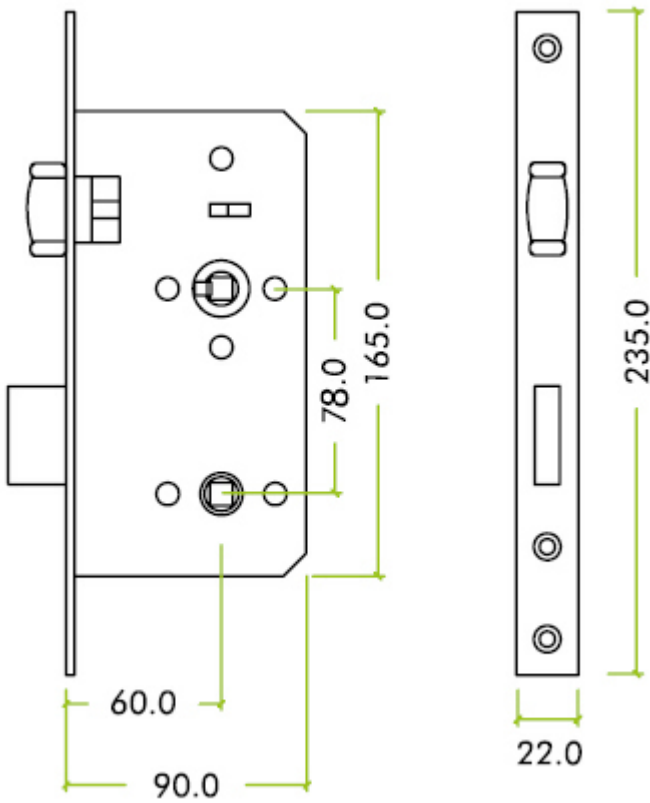

### Short Description

- Lift handle to lock toilet door set
- Supplied with roller ball mortice lock set, return to door handles, indicator and lift handle to lock sign

## Lever Handle Dimensions

- 52mm diameter rose
- 121.5mm lever length
- 19mm diameter return to door handle
- Bathroom indicator and lift handle to lock sign - 52mm diameter

## Roller Ball Lock Case Dimensions: