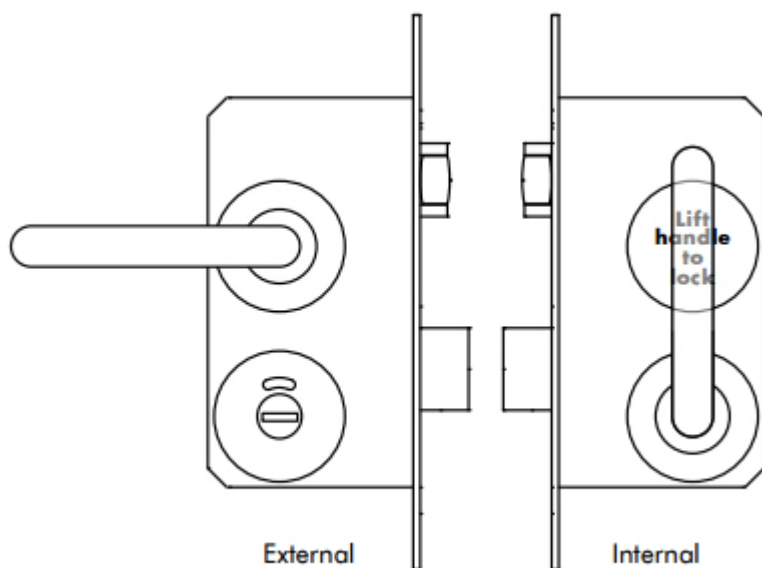

### Short Description

- Lift handle to lock toilet door set
- Supplied with roller ball mortice lock set, return to door handles, indicator and lift handle to lock sign

### External / Outside access:

- The roller latch bolt is operated externally with one half of the unsprung lever set, this release the roller latch bolt as normal
- Underneath the lever is the release & indicator, this operates in the same manner as bathroom type coin releases

### Internal / Inside access:

- The internal side of the lever set will be configured such that, the latch bolt is blanked off with a engraved covered escutcheon
- The deadbolt features the second lever handle, and by throwing the handle up "extends the deadbolt" & locks the door
- By turning the handle down the deadbolt is withdrawn, further downward action of the lever withdraws the roller latch bolt, allowing exit

## Lever Handle Dimensions

- 52mm diameter rose
- 121.5mm lever length
- 19mm diameter return to door handle
- Bathroom indicator and lift handle to lock sign - 52mm diameter