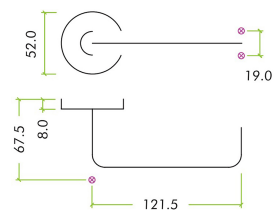

### Short Description

- Lift handle to lock toilet door set
- Supplied with roller ball mortice lock set, return to door handles, indicator and lift handle to lock sign

### External / Outside access:

- The roller latch bolt is operated externally with one half of the unsprung lever set, this release the roller latch bolt as normal
- Underneath the lever is the release & indicator, this operates in the same manner as bathroom type coin releases

## Lever Handle Dimensions

- 52mm diameter rose
- 121.5mm lever length
- 19mm diameter return to door handle
- Bathroom indicator and lift handle to lock sign - 52mm diameter

## Roller Ball Lock Case Dimensions: