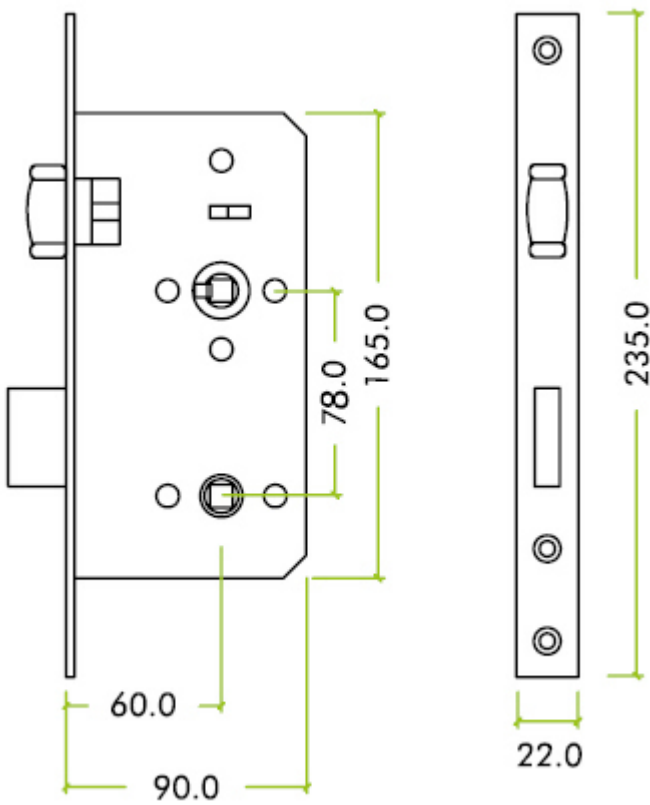

### Short Description

- Lift handle to lock toilet door set
- Supplied with roller ball mortice lock set, return to door handles, indicator and lift handle to lock sign

## Lever Handle Dimensions

- 52mm diameter rose
- 121.5mm lever length
- 19mm diameter return to door handle
- Bathroom indicator and lift handle to lock sign - 52mm diameter

## Roller Ball Lock Case Dimensions: