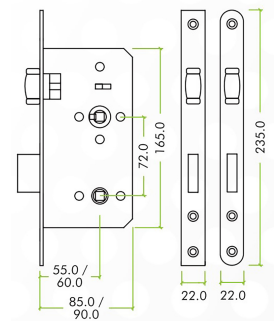

### Short Description

- Lift handle to lock toilet door set
- Supplied with roller ball mortice lock set, return to door handles, indicator and lift handle to lock sign

## Lever Handle Dimensions

- 52mm diameter rose
- 121.5mm lever length
- 19mm diameter return to door handle
- Bathroom indicator and lift handle to lock sign - 52mm diameter

## Roller Ball Lock Case Dimensions: