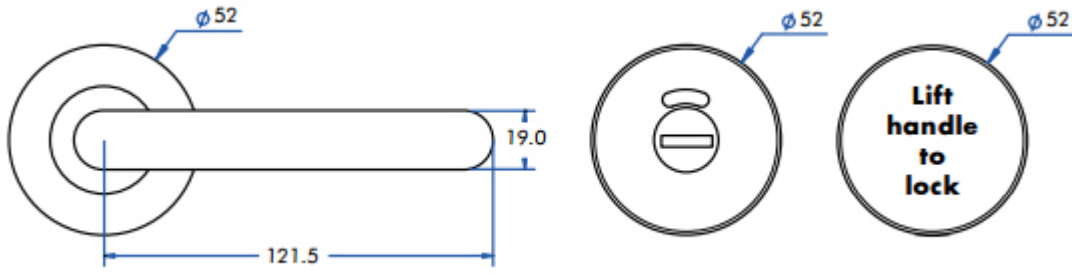

### External / Outside access:

- The roller latch bolt is operated externally with one half of the unsprung lever set, this release the roller latch bolt as normal
- Underneath the lever is the release & indicator, this operates in the same manner as bathroom type coin releases

- This unique toilet lock comes in a complete set as shown in the photographs
- Lock Case PVD Satin Bronze forend & strike plate. Roller bolt latch (less likely to cause injuries or damage to clothing than a normal latch bolt)
- Separate deadbolt with 78mm centres and 60mm backset
- Furniture 19mm diameter PVD satin bronze levers
- Lettering black letters on PVD satin bronze background "lift handle to lock"

## Lever Handle Dimensions

- 52mm diameter rose
- 121.5mm lever length
- 19mm diameter return to door handle
- Bathroom indicator and lift handle to lock sign - 52mm diameter