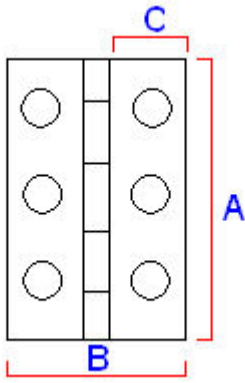


Small Antique Brass (Lacquered) Cabinet Hinges - 50mm x 28mm

Product Images

Description

- Cabinet style hinges suitable for cupboard doors

Finish

- Antique brass

Dimensions

20295.1 - (50mm x 28mm x 1.4mm)

	20295.1	Dimension On Diagram
Height (H)	50mm	A
Width (W)	28mm	B
Leaf Width	11mm	C
Thickness	1.4mm	N/A

Important Info Before You Buy

- Suitable for wooden doors
- Base material is brass
- Hinges are sold and priced in pairs and come supplied with screws