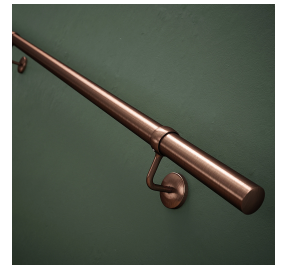

Straight Handrail Kit - For Internal & Outdoor Use - 3600mm Long - Antique Copper

Product Images

Description

- Everything required to install a straight 3.6m handrail
- FIRA tested
- Does not require drilling into the rail, reducing the risk of damage and making the fitting process quicker, easier and more efficient
- Modern and elegant design accent for maximum impact with minimal effort
- Suitable for both internal and external use

Finish

- Antique Copper

Kit includes

- 3 x 1.2m x 40mm rail
- 2 x Wall Brackets
- 2 x Connecting Brackets
- 2 x Shallow End Caps
- Screws & Wall Plugs
- Easy to follow Installation Guide

Products in this set

49890.1 - Straight Handrail Kit - For Internal & Outdoor Use - 3600mm Long (3 x 1.2m) - Antique Copper
- Kit