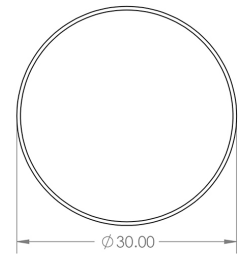

Diamond Knurled Circular Cupboard Knob - Available In Two Sizes - Matt Black

Product Images

Description

- Diamond knurled circular cabinet knob
- This popular design is ideal for use on modern or contemporary units including, kitchen cabinet doors, wardrobes, cupboard doors and drawers

Size Details

- Available In Two Sizes

Item Code	Diameter	Base Diameter	Projection
49892.1	30mm	18mm	25mm
49892.2	40mm	28mm	25mm

Base Material

- Made from solid brass

Finish

- Matt Black

Fixings

- This handle is fitted via a M4 bolt from the rear of the door / drawer - see below diagram

- Bolt through fixings provide a superior strong fixing allowing this knob to be fitted to tall or heavy doors
- Comes supplied with M4 (diameter) x 25mm & 45mm (long) bolts, the 25mm long bolts are to suit 18mm cupboards and the 45mm designed to be cut down to length on site for thicker doors
- To save having to cut down the bolts provided we sell a range of M4 fixing bolts in various lengths

Usage

- Suitable for internal use

Unit Of Sale

- These cupboard knobs are sold individually - (Each)

Products in this set

49892.1 - Diamond Knurled Circular Cupboard Knob - 30mm Diameter - Matt Black - Each