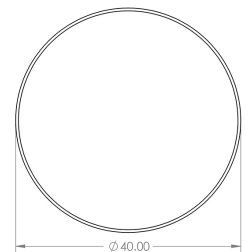

Diamond Knurled Circular Cupboard Knob - Available In Two Sizes - Matt Black

Product Images

Description

- Diamond knurled circular cabinet knob
- This popular design is ideal for use on modern or contemporary units including, kitchen cabinet doors, wardrobes, cupboard doors and drawers

Size Details

- Available In Two Sizes

Item Code	Diameter	Base Diameter	Projection
49892.1	30mm	18mm	25mm
49892.2	40mm	28mm	25mm

Base Material

- Made from solid brass

Finish

- Matt Black

Fixings

- This handle is fitted via a M4 bolt from the rear of the door / drawer - see below diagram

- Bolt through fixings provide a superior strong fixing allowing this knob to be fitted to tall or heavy doors
- Comes supplied with M4 (diameter) x 25mm & 45mm (long) bolts, the 25mm long bolts are to suit 18mm cupboards and the 45mm designed to be cut down to length on site for thicker doors
- To save having to cut down the bolts provided we sell a range of M4 fixing bolts in various lengths