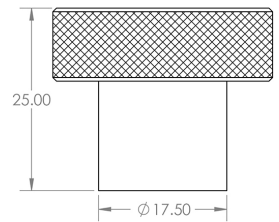

Diamond Knurled Circular Cupboard Knob - Available In Two Sizes - Matt Black

Product Images

Description

- Diamond knurled circular cabinet knob
- This popular design is ideal for use on modern or contemporary units including, kitchen cabinet doors, wardrobes, cupboard doors and drawers

Size Details

- Available In Two Sizes

Item Code	Diameter	Base Diameter	Projection
49892.1	30mm	18mm	25mm
49892.2	40mm	28mm	25mm

Base Material

- Made from solid brass

Finish

- Matt Black

Fixings

- This handle is fitted via a M4 bolt from the rear of the door / drawer - see below diagram

- Bolt through fixings provide a superior strong fixing allowing this knob to be fitted to tall or heavy doors
- Comes supplied with M4 (diameter) x 25mm & 45mm (long) bolts, the 25mm long bolts are to suit 18mm cupboards and the 45mm designed to be cut down to length on site for thicker doors
- To save having to cut down the bolts provided we sell a range of M4 fixing bolts in various lengths

Usage

- Suitable for internal use

Unit Of Sale

- These cupboard knobs are sold individually - (Each)

Products in this set

49892.1 - Diamond Knurled Circular Cupboard Knob - 30mm Diameter - Matt Black - Each