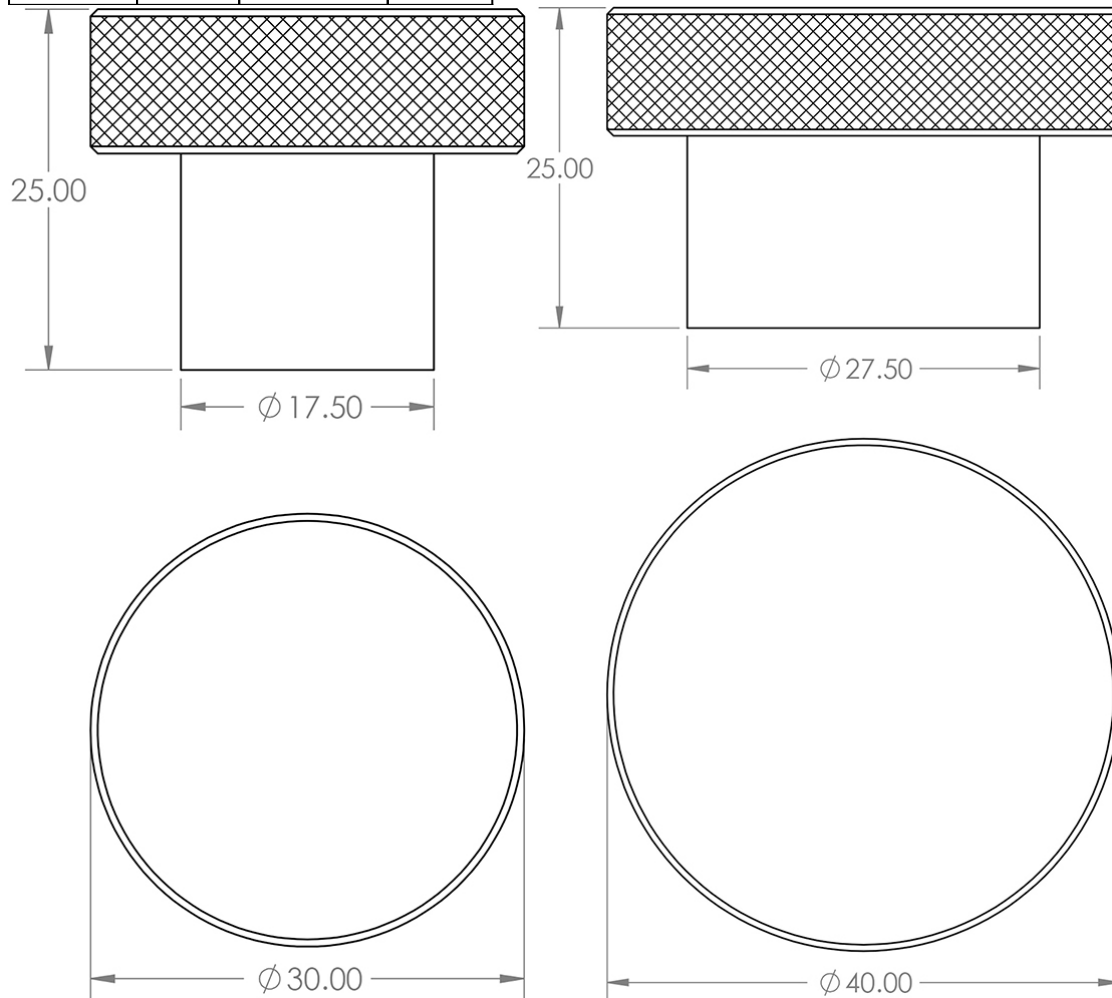

Diamond Knurled Circular Cupboard Knob - Available In Two Sizes - Matt Black

Product Images

Description

- Diamond knurled circular cabinet knob
- This popular design is ideal for use on modern or contemporary units including, kitchen cabinet doors, wardrobes, cupboard doors and drawers

Size Details

- Available In Two Sizes

Item Code	Diameter	Base Diameter	Projection
49892.1	30mm	18mm	25mm
49892.2	40mm	28mm	25mm

Base Material

- Made from solid brass

Finish

- Matt Black

Fixings

- This handle is fitted via a M4 bolt from the rear of the door / drawer - see below diagram

- Bolt through fixings provide a superior strong fixing allowing this knob to be fitted to tall or heavy doors
- Comes supplied with M4 (diameter) x 25mm & 45mm (long) bolts, the 25mm long bolts are to suit 18mm cupboards and the 45mm designed to be cut down to length on site for thicker doors
- To save having to cut down the bolts provided we sell a range of M4 fixing bolts in various lengths

49892.2 - Diamond Knurled Circular Cupboard Knob - 40mm Diameter - Matt Black - Each