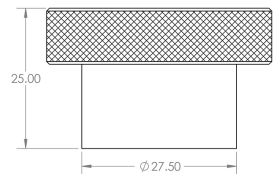

Diamond Knurled Circular Cupboard Knob - Available In Two Sizes - Matt Black

Product Images

Description

- Diamond knurled circular cabinet knob
- This popular design is ideal for use on modern or contemporary units including, kitchen cabinet doors, wardrobes, cupboard doors and drawers

Size Details

- Available In Two Sizes

Item Code	Diameter	Base Diameter	Projection
49892.1	30mm	18mm	25mm
49892.2	40mm	28mm	25mm

Base Material

- Made from solid brass

Finish

- Matt Black

Fixings

- This handle is fitted via a M4 bolt from the rear of the door / drawer - see below diagram

- Bolt through fixings provide a superior strong fixing allowing this knob to be fitted to tall or heavy doors
- Comes supplied with M4 (diameter) x 25mm & 45mm (long) bolts, the 25mm long bolts are to suit 18mm cupboards and the 45mm designed to be cut down to length on site for thicker doors
- To save having to cut down the bolts provided we sell a range of M4 fixing bolts in various lengths

Usage

- Suitable for internal use

Unit Of Sale

- These cupboard knobs are sold individually - (Each)

Products in this set

49892.1 - Diamond Knurled Circular Cupboard Knob - 30mm Diameter - Matt Black - Each