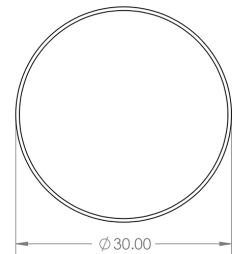

Line Knurled Circular Cupboard Knob - Available In Two Sizes - Matt Black

Product Images