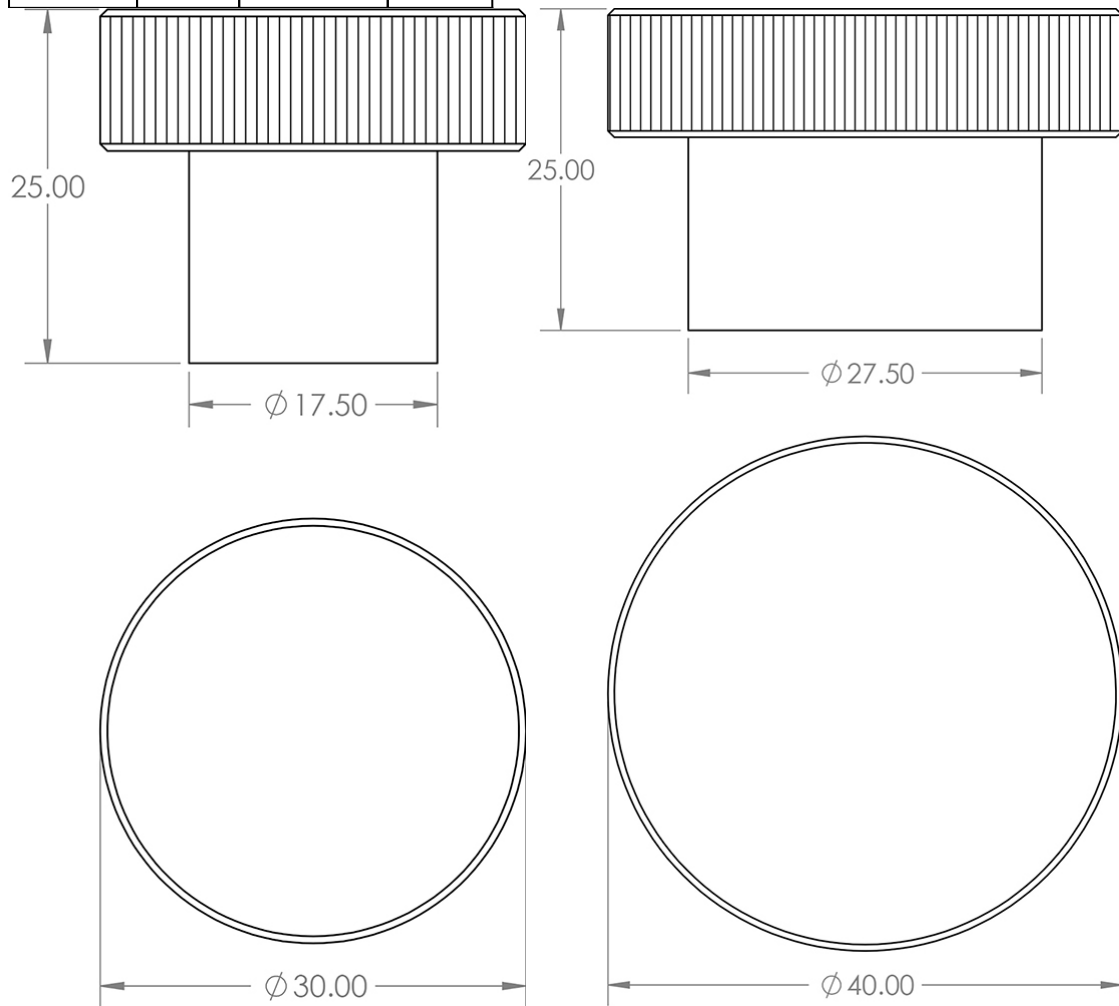

## Size Details

- Available In Two Sizes

Item Code	Diameter	Base Diameter	Projection
49893.1	30mm	18mm	25mm
49893.2	40mm	28mm	25mm