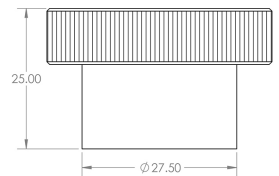

Line Knurled Circular Cupboard Knob - Available In Two Sizes - Matt Black

Product Images