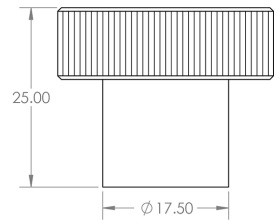

Line Knurled Circular Cupboard Knob - Available In Two Sizes - Matt Black

Product Images