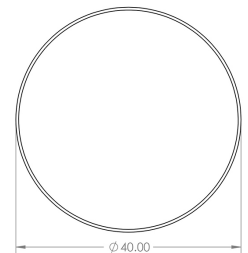

Line Knurled Circular Cupboard Knob - Available In Two Sizes - Matt Black

Product Images