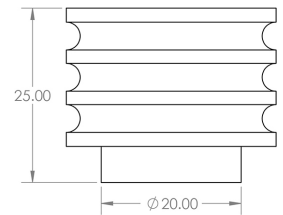

Grooved Detail Circular Cupboard Knob - Available In Two Sizes - Matt Black

Product Images

Description

- Grooved detail circular cabinet knob
- This popular design is ideal for use on modern or contemporary units including, kitchen cabinet doors, wardrobes, cupboard doors and drawers

Size Details

- Available In Two Sizes

Item Code	Diameter	Base Diameter	Projection
49895.1	30mm	20mm	25mm
49895.2	40mm	20mm	25mm

Base Material

- Made from solid brass

Finish

- Matt Black

Fixings

- This handle is fitted via a M4 bolt from the rear of the door / drawer - see below diagram

- Bolt through fixings provide a superior strong fixing allowing this knob to be fitted to tall or heavy doors
- Comes supplied with M4 (diameter) x 25mm & 45mm (long) bolts, the 25mm long bolts are to suit 18mm cupboards and the 45mm designed to be cut down to length on site for thicker doors
- To save having to cut down the bolts provided we sell a range of M4 fixing bolts in various lengths

Usage

- Suitable for internal use

Unit Of Sale

- These cupboard knobs are sold individually - (Each)

Products in this set

49895.1 - Grooved Detail Circular Cupboard Knob - 30mm Diameter - Matt Black - Each