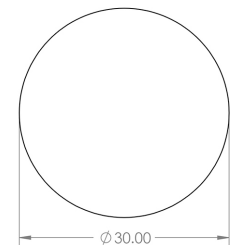

Grooved Detail Circular Cupboard Knob - Available In Two Sizes - Matt Black

Product Images

Description

- Grooved detail circular cabinet knob
- This popular design is ideal for use on modern or contemporary units including, kitchen cabinet doors, wardrobes, cupboard doors and drawers

Size Details

- Available In Two Sizes

Item Code	Diameter	Base Diameter	Projection
49895.1	30mm	20mm	25mm
49895.2	40mm	20mm	25mm

Base Material

- Made from solid brass

Finish

- Matt Black

Fixings

- This handle is fitted via a M4 bolt from the rear of the door / drawer - see below diagram

- Bolt through fixings provide a superior strong fixing allowing this knob to be fitted to tall or heavy doors
- Comes supplied with M4 (diameter) x 25mm & 45mm (long) bolts, the 25mm long bolts are to suit 18mm cupboards and the 45mm designed to be cut down to length on site for thicker doors
- To save having to cut down the bolts provided we sell a range of M4 fixing bolts in various lengths