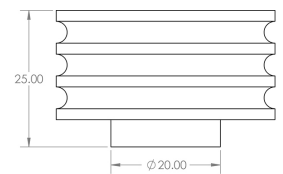

Grooved Detail Circular Cupboard Knob - Available In Two Sizes - Matt Black

Product Images

Description

- Grooved detail circular cabinet knob
- This popular design is ideal for use on modern or contemporary units including, kitchen cabinet doors, wardrobes, cupboard doors and drawers

Size Details

- Available In Two Sizes

Item Code	Diameter	Base Diameter	Projection
49895.1	30mm	20mm	25mm
49895.2	40mm	20mm	25mm

Base Material

- Made from solid brass

Finish

- Matt Black

Fixings

- This handle is fitted via a M4 bolt from the rear of the door / drawer - see below diagram

- Bolt through fixings provide a superior strong fixing allowing this knob to be fitted to tall or heavy doors
- Comes supplied with M4 (diameter) x 25mm & 45mm (long) bolts, the 25mm long bolts are to suit 18mm cupboards and the 45mm designed to be cut down to length on site for thicker doors
- To save having to cut down the bolts provided we sell a range of M4 fixing bolts in various lengths

Usage

- Suitable for internal use

Unit Of Sale

- These cupboard knobs are sold individually - (Each)

Products in this set

49895.1 - Grooved Detail Circular Cupboard Knob - 30mm Diameter - Matt Black - Each