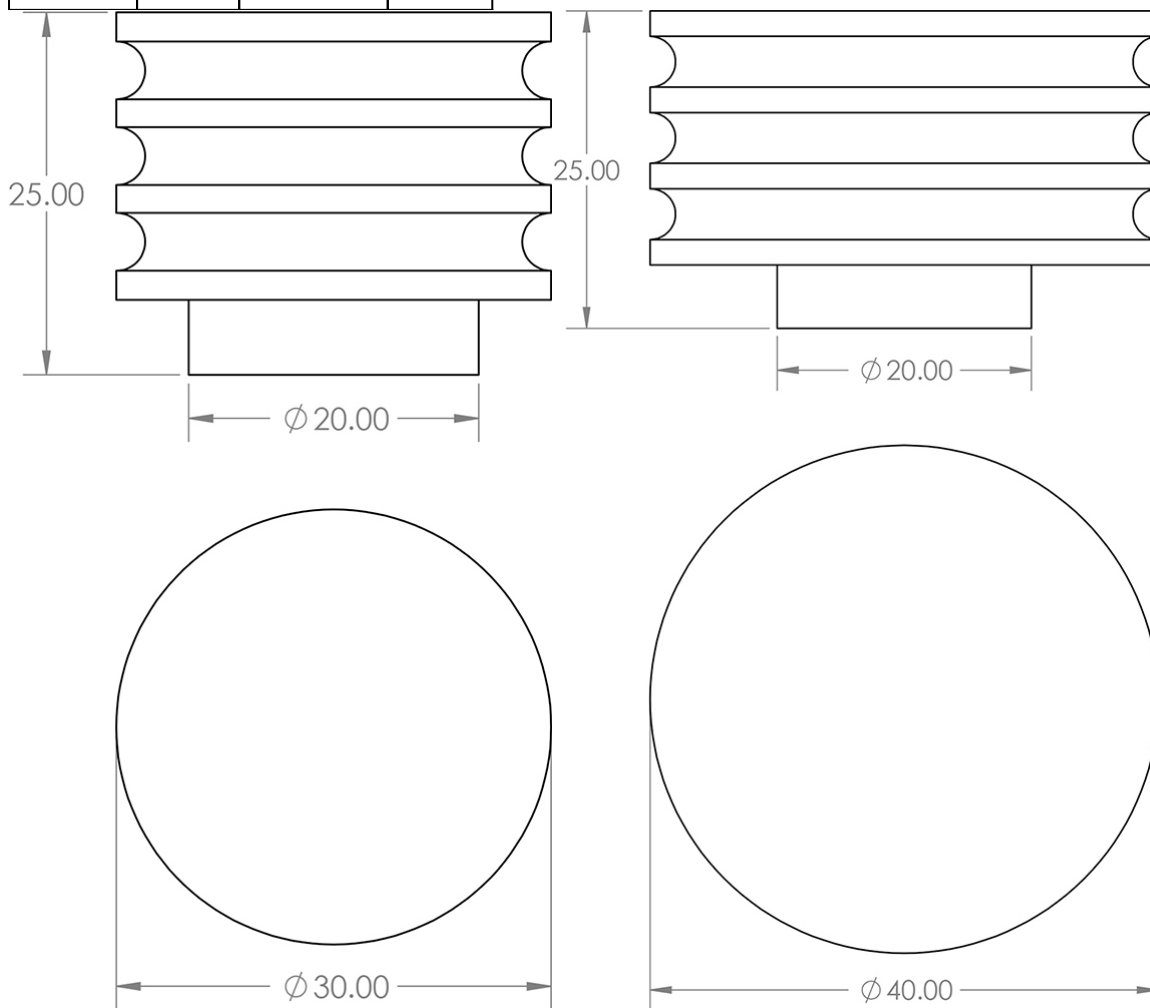

Grooved Detail Circular Cupboard Knob - Available In Two Sizes - Matt Black

Product Images

Description

- Grooved detail circular cabinet knob
- This popular design is ideal for use on modern or contemporary units including, kitchen cabinet doors, wardrobes, cupboard doors and drawers

Size Details

- Available In Two Sizes

Item Code	Diameter	Base Diameter	Projection
49895.1	30mm	20mm	25mm
49895.2	40mm	20mm	25mm

Base Material

- Made from solid brass

Finish

- Matt Black

Fixings

- This handle is fitted via a M4 bolt from the rear of the door / drawer - see below diagram

- Bolt through fixings provide a superior strong fixing allowing this knob to be fitted to tall or heavy doors
- Comes supplied with M4 (diameter) x 25mm & 45mm (long) bolts, the 25mm long bolts are to suit 18mm cupboards and the 45mm designed to be cut down to length on site for thicker doors
- To save having to cut down the bolts provided we sell a range of M4 fixing bolts in various lengths

49895.2 - Grooved Detail Circular Cupboard Knob - 40mm Diameter - Matt Black - Each