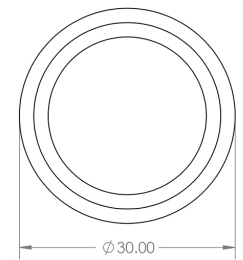

Stepped Detail Circular Cupboard Knob - Available In Two Sizes - Matt Black

Product Images

Description

- Stepped detail circular cabinet knob
- This popular design is ideal for use on modern or contemporary units including, kitchen cabinet doors, wardrobes, cupboard doors and drawers