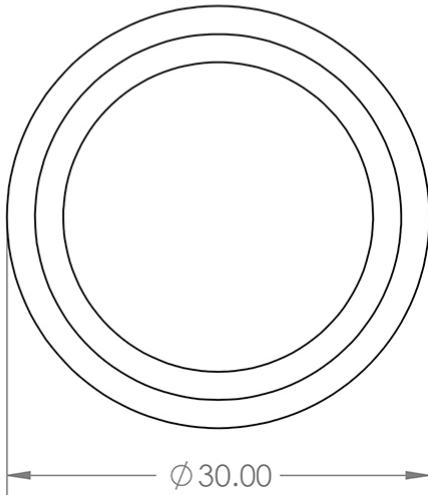

# Size Details

- Available In Two Sizes

Item Code	Diameter	Base Diameter	Projection
49896.1	30mm	15mm	25mm
49896.2	40mm	20mm	25mm