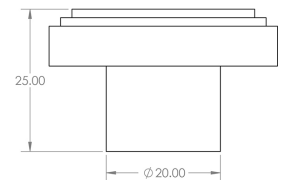

Stepped Detail Circular Cupboard Knob - Available In Two Sizes - Matt Black

Product Images

Description

- Stepped detail circular cabinet knob
- This popular design is ideal for use on modern or contemporary units including, kitchen cabinet doors, wardrobes, cupboard doors and drawers