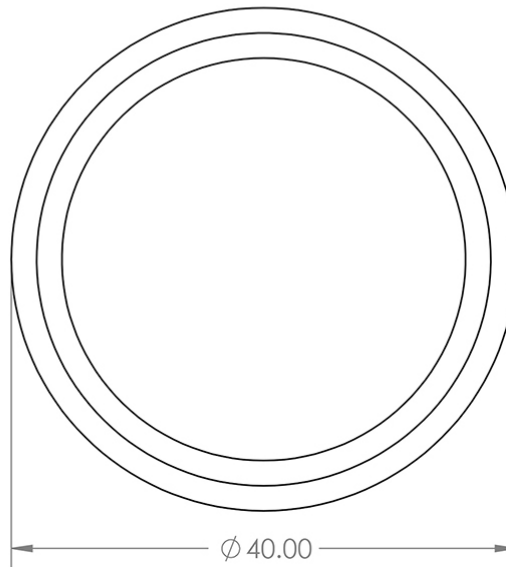

# Size Details

- Available In Two Sizes

Item Code	Diameter	Base Diameter	Projection
49896.1	30mm	15mm	25mm
49896.2	40mm	20mm	25mm