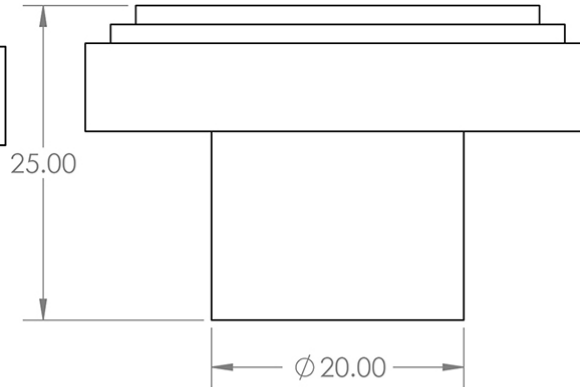

# Size Details

- Available In Two Sizes

Item Code	Diameter	Base Diameter	Projection
49896.1	30mm	15mm	25mm
49896.2	40mm	20mm	25mm