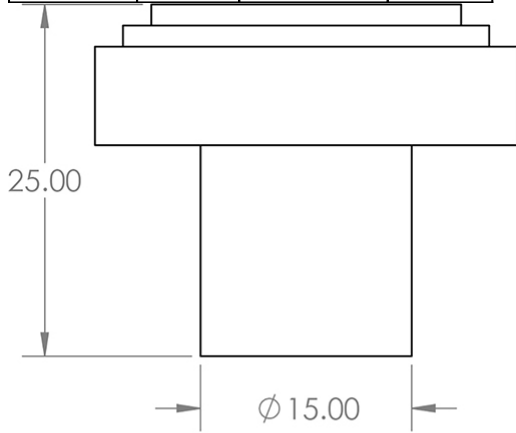

# Size Details

- Available In Two Sizes

Item Code	Diameter	Base Diameter	Projection
49896.1	30mm	15mm	25mm
49896.2	40mm	20mm	25mm