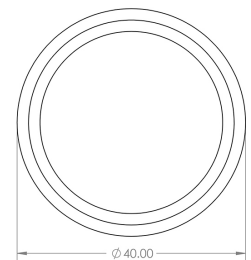

Stepped Detail Circular Cupboard Knob - Available In Two Sizes - Matt Black

Product Images

Description

- Stepped detail circular cabinet knob
- This popular design is ideal for use on modern or contemporary units including, kitchen cabinet doors, wardrobes, cupboard doors and drawers