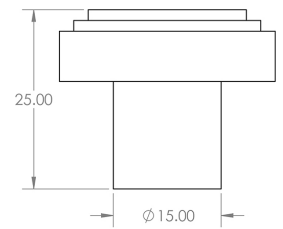

Stepped Detail Circular Cupboard Knob - Available In Two Sizes - Matt Black

Product Images

Description

- Stepped detail circular cabinet knob
- This popular design is ideal for use on modern or contemporary units including, kitchen cabinet doors, wardrobes, cupboard doors and drawers