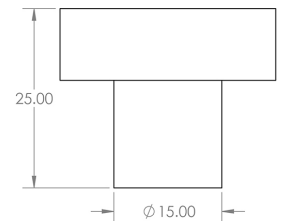

Reeded Detail Circular Cupboard Knob - Available In Two Sizes - Matt Black

Product Images