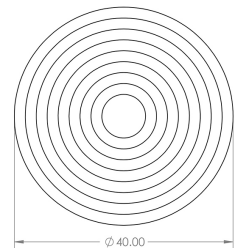

Reeded Detail Circular Cupboard Knob - Available In Two Sizes - Matt Black

Product Images