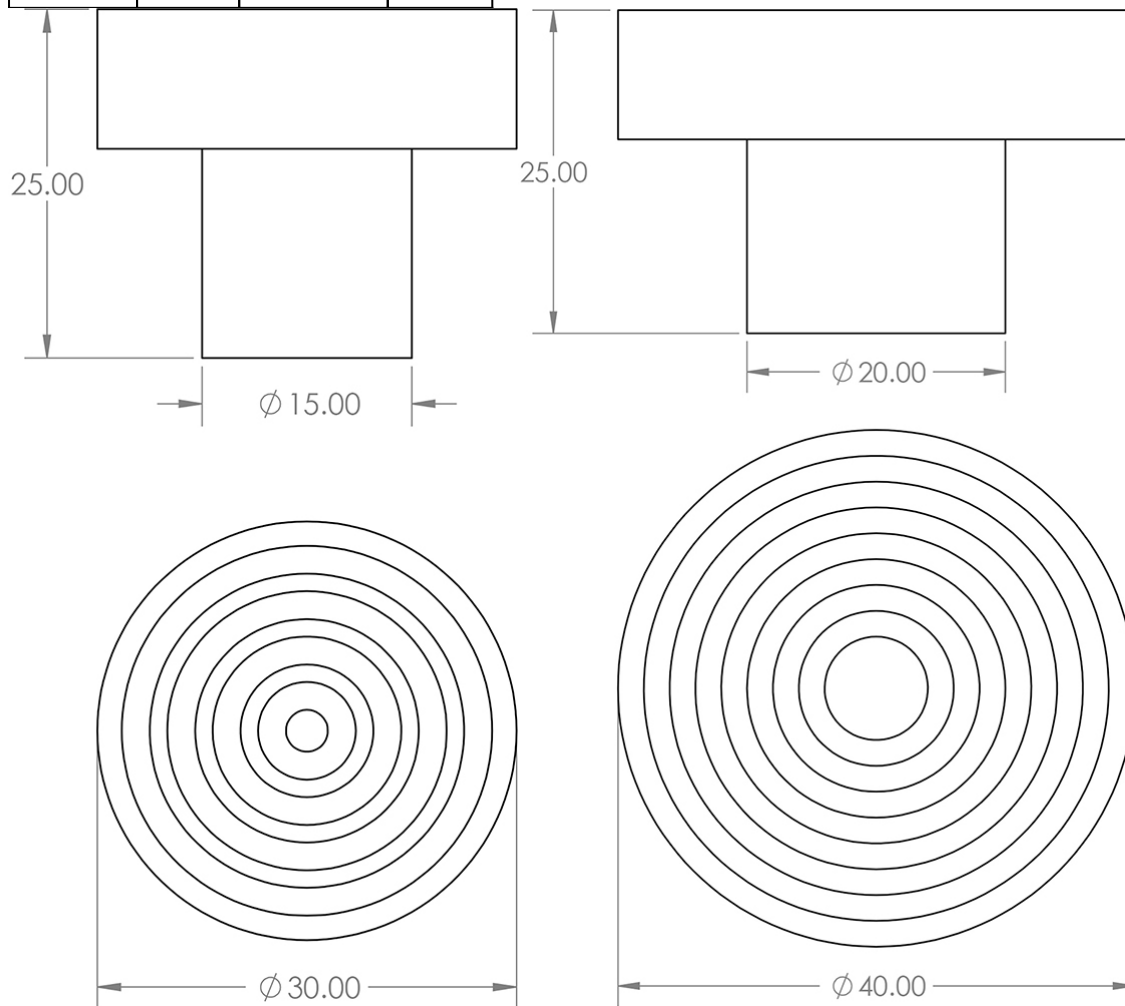

### Product Images

## Size Details

- Available In Two Sizes

Item Code	Diameter	Base Diameter	Projection
49897.1	30mm	15mm	25mm
49897.2	40mm	20mm	25mm