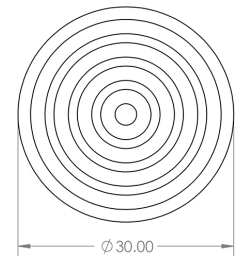

Reeded Detail Circular Cupboard Knob - Available In Two Sizes - Matt Black

Product Images