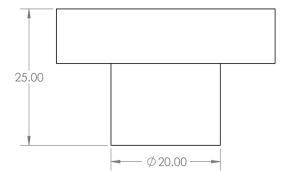

Reeded Detail Circular Cupboard Knob - Available In Two Sizes - Matt Black

Product Images