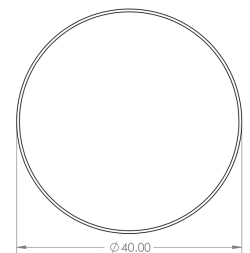

Diamond Knurled Circular Cupboard Knob - Available In Two Sizes - Dark Bronze (Lacquered)

Product Images

Description

- Diamond knurled circular cabinet knob
- This popular design is ideal for use on modern or contemporary units including, kitchen cabinet doors, wardrobes, cupboard doors and drawers

Size Details

- Available In Two Sizes

Item Code	Diameter	Base Diameter	Projection
49898.1	30mm	18mm	25mm
49898.2	40mm	28mm	25mm

Base Material

- Made from solid brass

Finish

- Dark Bronze

Fixings

- This handle is fitted via a M4 bolt from the rear of the door / drawer - see below diagram

- Bolt through fixings provide a superior strong fixing allowing this knob to be fitted to tall or heavy doors
- Comes supplied with M4 (diameter) x 25mm & 45mm (long) bolts, the 25mm long bolts are to suit 18mm cupboards and the 45mm designed to be cut down to length on site for thicker doors
- To save having to cut down the bolts provided we sell a range of M4 fixing bolts in various lengths