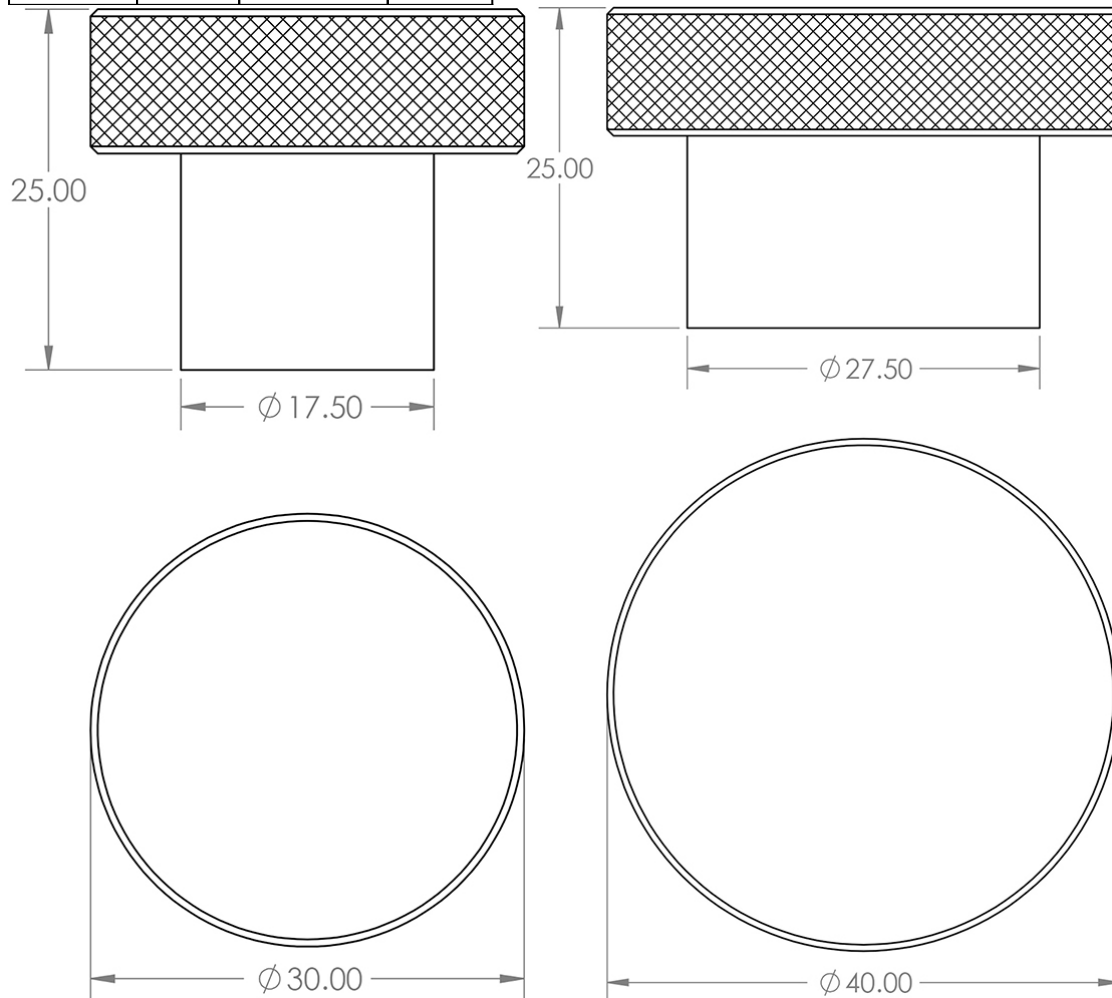

Diamond Knurled Circular Cupboard Knob - Available In Two Sizes - Dark Bronze (Lacquered)

Product Images

Description

- Diamond knurled circular cabinet knob
- This popular design is ideal for use on modern or contemporary units including, kitchen cabinet doors, wardrobes, cupboard doors and drawers

Size Details

- Available In Two Sizes

Item Code	Diameter	Base Diameter	Projection
49898.1	30mm	18mm	25mm
49898.2	40mm	28mm	25mm

Base Material

- Made from solid brass

Finish

- Dark Bronze

Fixings

- This handle is fitted via a M4 bolt from the rear of the door / drawer - see below diagram

- Bolt through fixings provide a superior strong fixing allowing this knob to be fitted to tall or heavy doors
- Comes supplied with M4 (diameter) x 25mm & 45mm (long) bolts, the 25mm long bolts are to suit 18mm cupboards and the 45mm designed to be cut down to length on site for thicker doors
- To save having to cut down the bolts provided we sell a range of M4 fixing bolts in various lengths

49898.2 - Diamond Knurled Circular Cupboard Knob - 40mm Diameter - Dark Bronze (Lacquered) - Each