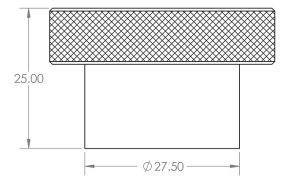

Diamond Knurled Circular Cupboard Knob - Available In Two Sizes - Dark Bronze (Lacquered)

Product Images

Description

- Diamond knurled circular cabinet knob
- This popular design is ideal for use on modern or contemporary units including, kitchen cabinet doors, wardrobes, cupboard doors and drawers

Size Details

- Available In Two Sizes

Item Code	Diameter	Base Diameter	Projection
49898.1	30mm	18mm	25mm
49898.2	40mm	28mm	25mm

Base Material

- Made from solid brass

Finish

- Dark Bronze

Fixings

- This handle is fitted via a M4 bolt from the rear of the door / drawer - see below diagram

- Bolt through fixings provide a superior strong fixing allowing this knob to be fitted to tall or heavy doors
- Comes supplied with M4 (diameter) x 25mm & 45mm (long) bolts, the 25mm long bolts are to suit 18mm cupboards and the 45mm designed to be cut down to length on site for thicker doors
- To save having to cut down the bolts provided we sell a range of M4 fixing bolts in various lengths

Usage

- Suitable for internal use

Unit Of Sale

- These cupboard knobs are sold individually - (Each)

Products in this set

49898.1 - Diamond Knurled Circular Cupboard Knob - 30mm Diameter - Dark Bronze (Lacquered) - Each