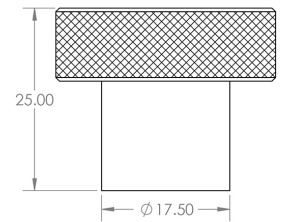

Diamond Knurled Circular Cupboard Knob - Available In Two Sizes - Dark Bronze (Lacquered)

Product Images

Description

- Diamond knurled circular cabinet knob
- This popular design is ideal for use on modern or contemporary units including, kitchen cabinet doors, wardrobes, cupboard doors and drawers

Size Details

- Available In Two Sizes

Item Code	Diameter	Base Diameter	Projection
49898.1	30mm	18mm	25mm
49898.2	40mm	28mm	25mm

Base Material

- Made from solid brass

Finish

- Dark Bronze

Fixings

- This handle is fitted via a M4 bolt from the rear of the door / drawer - see below diagram

- Bolt through fixings provide a superior strong fixing allowing this knob to be fitted to tall or heavy doors
- Comes supplied with M4 (diameter) x 25mm & 45mm (long) bolts, the 25mm long bolts are to suit 18mm cupboards and the 45mm designed to be cut down to length on site for thicker doors
- To save having to cut down the bolts provided we sell a range of M4 fixing bolts in various lengths

Usage

- Suitable for internal use

Unit Of Sale

- These cupboard knobs are sold individually - (Each)

Products in this set

49898.1 - Diamond Knurled Circular Cupboard Knob - 30mm Diameter - Dark Bronze (Lacquered) - Each