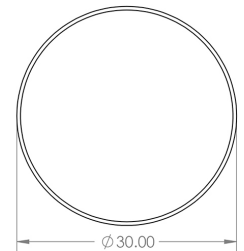

Diamond Knurled Circular Cupboard Knob - Available In Two Sizes - Dark Bronze (Lacquered)

Product Images

Description

- Diamond knurled circular cabinet knob
- This popular design is ideal for use on modern or contemporary units including, kitchen cabinet doors, wardrobes, cupboard doors and drawers

Size Details

- Available In Two Sizes

Item Code	Diameter	Base Diameter	Projection
49898.1	30mm	18mm	25mm
49898.2	40mm	28mm	25mm

Base Material

- Made from solid brass

Finish

- Dark Bronze

Fixings

- This handle is fitted via a M4 bolt from the rear of the door / drawer - see below diagram

- Bolt through fixings provide a superior strong fixing allowing this knob to be fitted to tall or heavy doors
- Comes supplied with M4 (diameter) x 25mm & 45mm (long) bolts, the 25mm long bolts are to suit 18mm cupboards and the 45mm designed to be cut down to length on site for thicker doors
- To save having to cut down the bolts provided we sell a range of M4 fixing bolts in various lengths

Usage

- Suitable for internal use

Unit Of Sale

- These cupboard knobs are sold individually - (Each)

Products in this set

49898.1 - Diamond Knurled Circular Cupboard Knob - 30mm Diameter - Dark Bronze (Lacquered) - Each