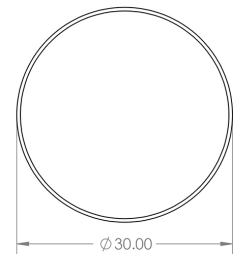

Line Knurled Circular Cupboard Knob - Available In Two Sizes - Dark Bronze (Lacquered)

Product Images