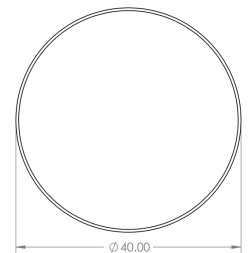

Line Knurled Circular Cupboard Knob - Available In Two Sizes - Dark Bronze (Lacquered)

Product Images