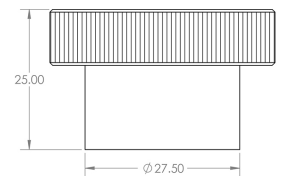

Line Knurled Circular Cupboard Knob - Available In Two Sizes - Dark Bronze (Lacquered)

Product Images