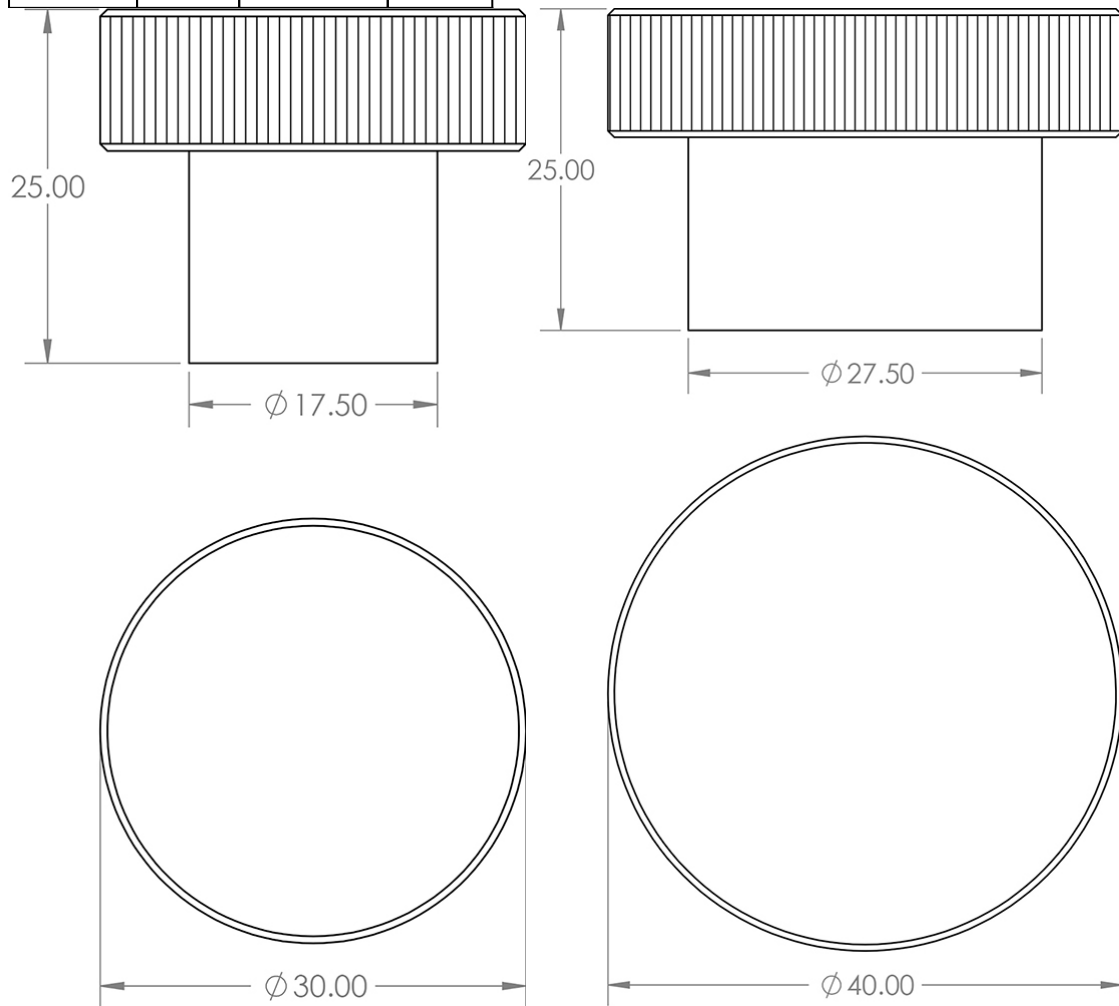

## Size Details

- Available In Two Sizes

Item Code	Diameter	Base Diameter	Projection
49899.1	30mm	18mm	25mm
49899.2	40mm	28mm	25mm