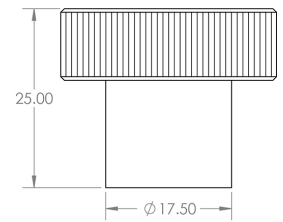

Line Knurled Circular Cupboard Knob - Available In Two Sizes - Dark Bronze (Lacquered)

Product Images