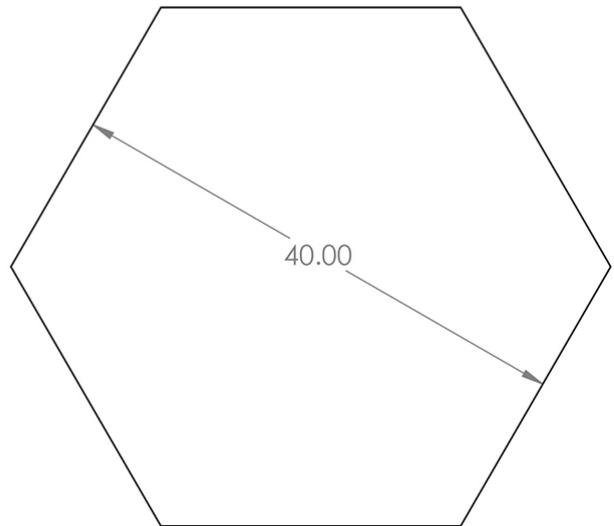

Hexagonal Stepped Detail Cupboard Knob - Available In Two Sizes - Dark Bronze (Lacquered)

Product Images

Description

- Hexagonal stepped detail cabinet knob
- This popular design is ideal for use on modern or contemporary units including, kitchen cabinet doors, wardrobes, cupboard doors and drawers

Size Details

- Available In Two Sizes

Item Code	Diameter	Base Diameter	Projection
49900.1	30mm	18mm	25mm
49900.2	40mm	28mm	25mm

Base Material

- Made from solid brass

Finish

- Dark Bronze

Fixings