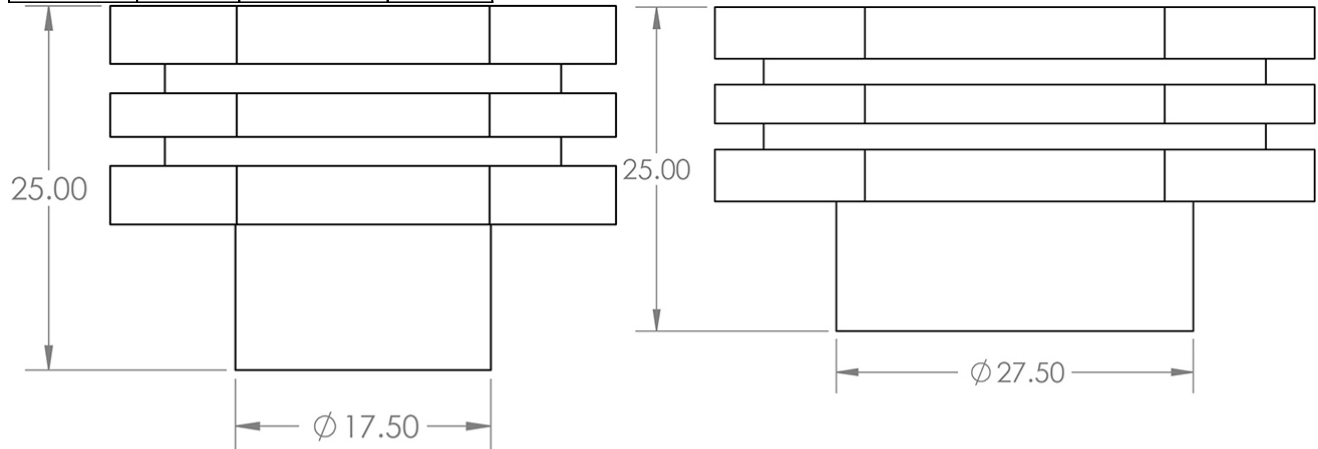

Hexagonal Stepped Detail Cupboard Knob - Available In Two Sizes - Dark Bronze (Lacquered)

Product Images

Description

- Hexagonal stepped detail cabinet knob
- This popular design is ideal for use on modern or contemporary units including, kitchen cabinet doors, wardrobes, cupboard doors and drawers

Size Details

- Available In Two Sizes

Item Code	Diameter	Base Diameter	Projection
49900.1	30mm	18mm	25mm
49900.2	40mm	28mm	25mm

Base Material

- Made from solid brass

Finish

- Dark Bronze

Fixings

- This handle is fitted via a M4 bolt from the rear of the door / drawer - see below diagram

- Bolt through fixings provide a superior strong fixing allowing this knob to be fitted to tall or heavy doors
- Comes supplied with M4 (diameter) x 25mm & 45mm (long) bolts, the 25mm long bolts are to suit 18mm cupboards and the 45mm designed to be cut down to length on site for thicker doors
- To save having to cut down the bolts provided we sell a range of M4 fixing bolts in various lengths

Usage

- Suitable for internal use

Unit Of Sale

- These cupboard knobs are sold individually - (Each)

Products in this set

49900.1 - Hexagonal Stepped Detail Cupboard Knob - 30mm Diameter - Dark Bronze (Lacquered) - Each