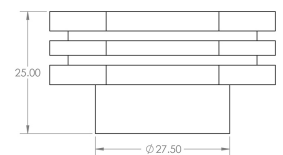

Hexagonal Stepped Detail Cupboard Knob - Available In Two Sizes - Dark Bronze (Lacquered)

Product Images

Description

- Hexagonal stepped detail cabinet knob
- This popular design is ideal for use on modern or contemporary units including, kitchen cabinet doors, wardrobes, cupboard doors and drawers

Size Details

- Available In Two Sizes

Item Code	Diameter	Base Diameter	Projection
49900.1	30mm	18mm	25mm
49900.2	40mm	28mm	25mm

Base Material

- Made from solid brass

Finish

- Dark Bronze

Fixings

- This handle is fitted via a M4 bolt from the rear of the door / drawer - see below diagram

- Bolt through fixings provide a superior strong fixing allowing this knob to be fitted to tall or heavy doors
- Comes supplied with M4 (diameter) x 25mm & 45mm (long) bolts, the 25mm long bolts are to suit 18mm cupboards and the 45mm designed to be cut down to length on site for thicker doors
- To save having to cut down the bolts provided we sell a range of M4 fixing bolts in various lengths

Usage

- Suitable for internal use

Unit Of Sale

- These cupboard knobs are sold individually - (Each)

Products in this set

49900.1 - Hexagonal Stepped Detail Cupboard Knob - 30mm Diameter - Dark Bronze (Lacquered) - Each