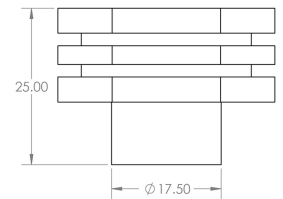

Hexagonal Stepped Detail Cupboard Knob - Available In Two Sizes - Dark Bronze (Lacquered)

Product Images

Description

- Hexagonal stepped detail cabinet knob
- This popular design is ideal for use on modern or contemporary units including, kitchen cabinet doors, wardrobes, cupboard doors and drawers

Size Details

- Available In Two Sizes

Item Code	Diameter	Base Diameter	Projection
49900.1	30mm	18mm	25mm
49900.2	40mm	28mm	25mm

Base Material

- Made from solid brass

Finish

- Dark Bronze

Fixings

- This handle is fitted via a M4 bolt from the rear of the door / drawer - see below diagram

- Bolt through fixings provide a superior strong fixing allowing this knob to be fitted to tall or heavy doors
- Comes supplied with M4 (diameter) x 25mm & 45mm (long) bolts, the 25mm long bolts are to suit 18mm cupboards and the 45mm designed to be cut down to length on site for thicker doors
- To save having to cut down the bolts provided we sell a range of M4 fixing bolts in various lengths

Usage

- Suitable for internal use

Unit Of Sale

- These cupboard knobs are sold individually - (Each)

Products in this set

49900.1 - Hexagonal Stepped Detail Cupboard Knob - 30mm Diameter - Dark Bronze (Lacquered) - Each