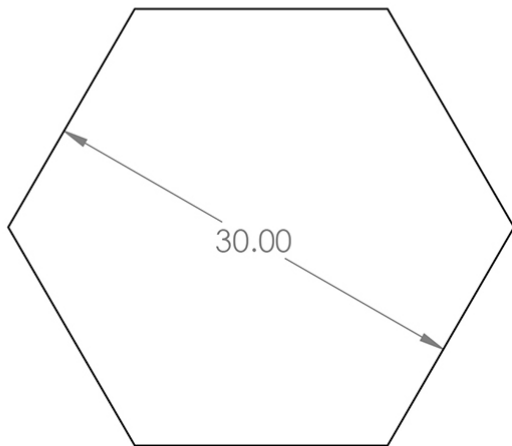

Hexagonal Stepped Detail Cupboard Knob - Available In Two Sizes - Dark Bronze (Lacquered)

Product Images

Description

- Hexagonal stepped detail cabinet knob
- This popular design is ideal for use on modern or contemporary units including, kitchen cabinet doors, wardrobes, cupboard doors and drawers

Size Details

- Available In Two Sizes

Item Code	Diameter	Base Diameter	Projection
49900.1	30mm	18mm	25mm
49900.2	40mm	28mm	25mm

Base Material

- Made from solid brass

Finish

- Dark Bronze

Fixings