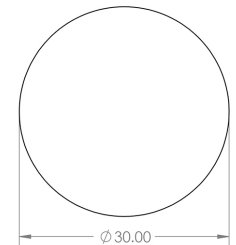

Grooved Detail Circular Cupboard Knob - Available In Two Sizes - Dark Bronze (Lacquered)

Product Images

Description

- Grooved detail circular cabinet knob
- This popular design is ideal for use on modern or contemporary units including, kitchen cabinet doors, wardrobes, cupboard doors and drawers

Size Details

- Available In Two Sizes

Item Code	Diameter	Base Diameter	Projection
49901.1	30mm	20mm	25mm
49901.2	40mm	20mm	25mm

Base Material

- Made from solid brass

Finish

- Dark Bronze

Fixings

- This handle is fitted via a M4 bolt from the rear of the door / drawer - see below diagram

- Bolt through fixings provide a superior strong fixing allowing this knob to be fitted to tall or heavy doors
- Comes supplied with M4 (diameter) x 25mm & 45mm (long) bolts, the 25mm long bolts are to suit 18mm cupboards and the 45mm designed to be cut down to length on site for thicker doors
- To save having to cut down the bolts provided we sell a range of M4 fixing bolts in various lengths