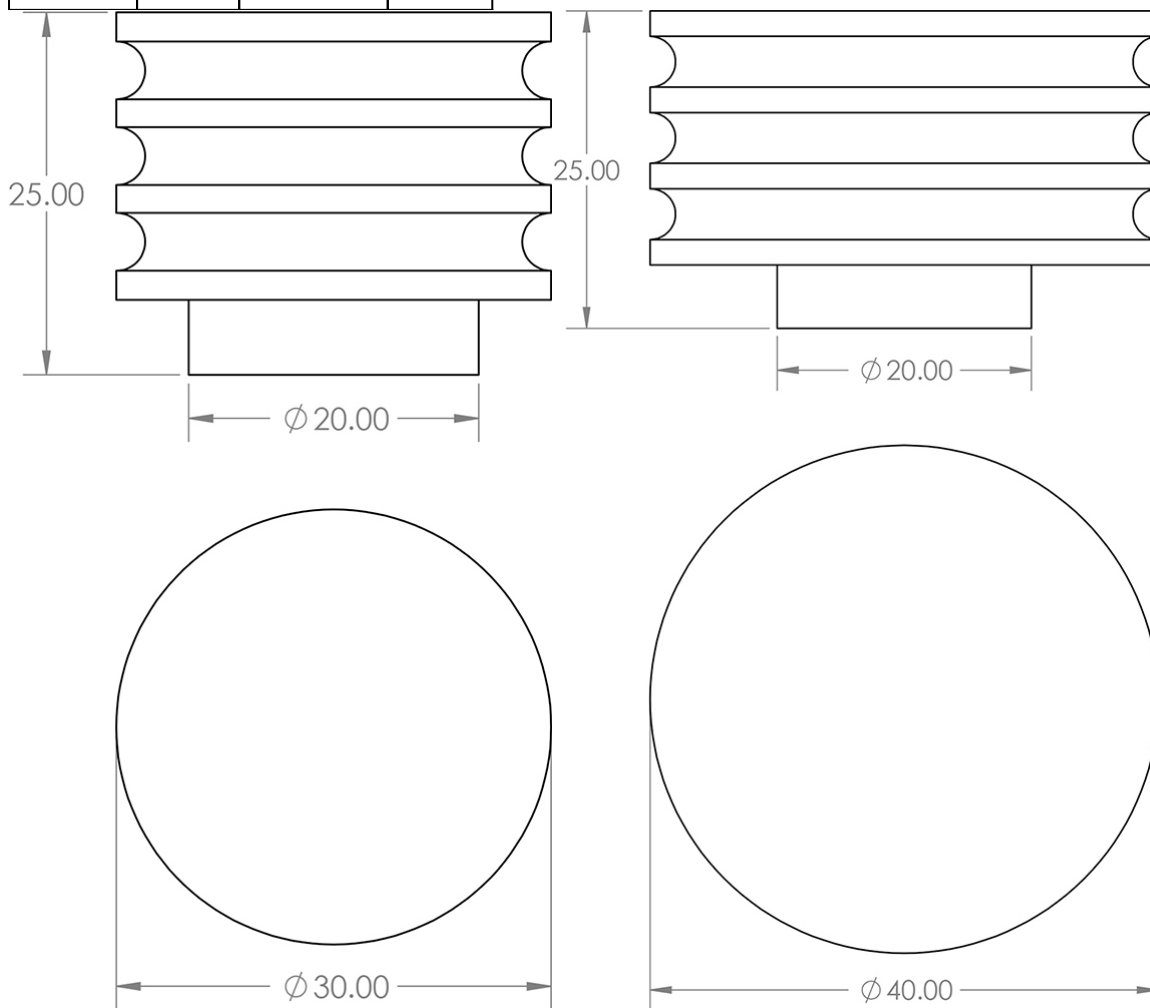

Grooved Detail Circular Cupboard Knob - Available In Two Sizes - Dark Bronze (Lacquered)

Product Images

Description

- Grooved detail circular cabinet knob
- This popular design is ideal for use on modern or contemporary units including, kitchen cabinet doors, wardrobes, cupboard doors and drawers

Size Details

- Available In Two Sizes

Item Code	Diameter	Base Diameter	Projection
49901.1	30mm	20mm	25mm
49901.2	40mm	20mm	25mm

Base Material

- Made from solid brass

Finish

- Dark Bronze

Fixings

- This handle is fitted via a M4 bolt from the rear of the door / drawer - see below diagram

- Bolt through fixings provide a superior strong fixing allowing this knob to be fitted to tall or heavy doors
- Comes supplied with M4 (diameter) x 25mm & 45mm (long) bolts, the 25mm long bolts are to suit 18mm cupboards and the 45mm designed to be cut down to length on site for thicker doors
- To save having to cut down the bolts provided we sell a range of M4 fixing bolts in various lengths

49901.2 - Grooved Detail Circular Cupboard Knob - 40mm Diameter - Dark Bronze (Lacquered) - Each