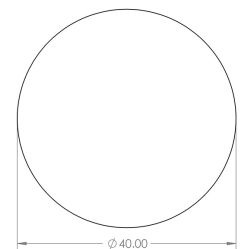

Grooved Detail Circular Cupboard Knob - Available In Two Sizes - Dark Bronze (Lacquered)

Product Images

Description

- Grooved detail circular cabinet knob
- This popular design is ideal for use on modern or contemporary units including, kitchen cabinet doors, wardrobes, cupboard doors and drawers

Size Details

- Available In Two Sizes

Item Code	Diameter	Base Diameter	Projection
49901.1	30mm	20mm	25mm
49901.2	40mm	20mm	25mm

Base Material

- Made from solid brass

Finish

- Dark Bronze

Fixings

- This handle is fitted via a M4 bolt from the rear of the door / drawer - see below diagram

- Bolt through fixings provide a superior strong fixing allowing this knob to be fitted to tall or heavy doors
- Comes supplied with M4 (diameter) x 25mm & 45mm (long) bolts, the 25mm long bolts are to suit 18mm cupboards and the 45mm designed to be cut down to length on site for thicker doors
- To save having to cut down the bolts provided we sell a range of M4 fixing bolts in various lengths