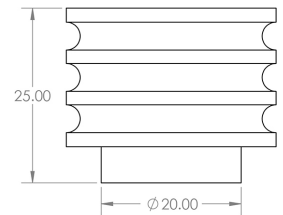

Grooved Detail Circular Cupboard Knob - Available In Two Sizes - Dark Bronze (Lacquered)

Product Images

Description

- Grooved detail circular cabinet knob
- This popular design is ideal for use on modern or contemporary units including, kitchen cabinet doors, wardrobes, cupboard doors and drawers

Size Details

- Available In Two Sizes

Item Code	Diameter	Base Diameter	Projection
49901.1	30mm	20mm	25mm
49901.2	40mm	20mm	25mm

Base Material

- Made from solid brass

Finish

- Dark Bronze

Fixings

- This handle is fitted via a M4 bolt from the rear of the door / drawer - see below diagram

- Bolt through fixings provide a superior strong fixing allowing this knob to be fitted to tall or heavy doors
- Comes supplied with M4 (diameter) x 25mm & 45mm (long) bolts, the 25mm long bolts are to suit 18mm cupboards and the 45mm designed to be cut down to length on site for thicker doors
- To save having to cut down the bolts provided we sell a range of M4 fixing bolts in various lengths

Usage

- Suitable for internal use

Unit Of Sale

- These cupboard knobs are sold individually - (Each)

Products in this set

49901.1 - Grooved Detail Circular Cupboard Knob - 30mm Diameter - Dark Bronze (Lacquered) - Each