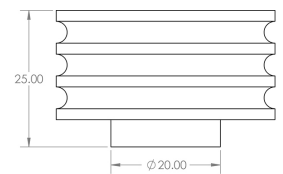

Grooved Detail Circular Cupboard Knob - Available In Two Sizes - Dark Bronze (Lacquered)

Product Images

Description

- Grooved detail circular cabinet knob
- This popular design is ideal for use on modern or contemporary units including, kitchen cabinet doors, wardrobes, cupboard doors and drawers

Size Details

- Available In Two Sizes

Item Code	Diameter	Base Diameter	Projection
49901.1	30mm	20mm	25mm
49901.2	40mm	20mm	25mm

Base Material

- Made from solid brass

Finish

- Dark Bronze

Fixings

- This handle is fitted via a M4 bolt from the rear of the door / drawer - see below diagram

- Bolt through fixings provide a superior strong fixing allowing this knob to be fitted to tall or heavy doors
- Comes supplied with M4 (diameter) x 25mm & 45mm (long) bolts, the 25mm long bolts are to suit 18mm cupboards and the 45mm designed to be cut down to length on site for thicker doors
- To save having to cut down the bolts provided we sell a range of M4 fixing bolts in various lengths

Usage

- Suitable for internal use

Unit Of Sale

- These cupboard knobs are sold individually - (Each)

Products in this set

49901.1 - Grooved Detail Circular Cupboard Knob - 30mm Diameter - Dark Bronze (Lacquered) - Each