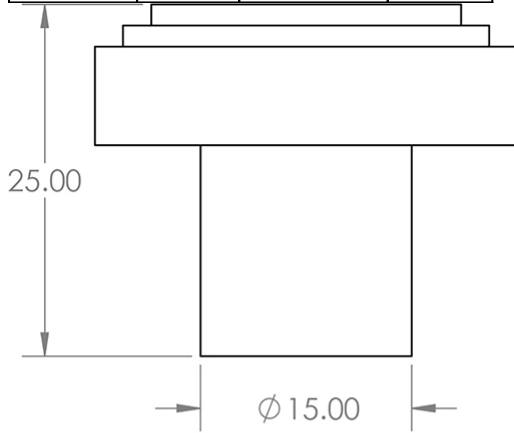

# Size Details

- Available In Two Sizes

Item Code	Diameter	Base Diameter	Projection
49902.1	30mm	15mm	25mm
49902.2	40mm	20mm	25mm