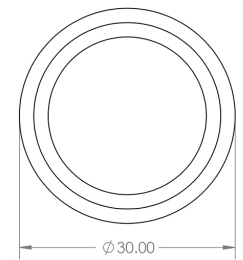

Stepped Detail Circular Cupboard Knob - Available In Two Sizes - Dark Bronze (Lacquered)

Product Images

Description

- Stepped detail circular cabinet knob
- This popular design is ideal for use on modern or contemporary units including, kitchen cabinet doors, wardrobes, cupboard doors and drawers