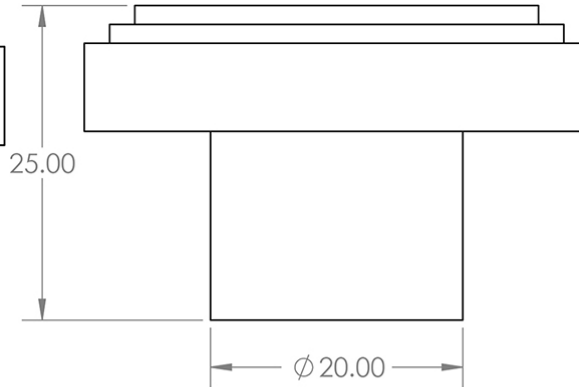

# Size Details

- Available In Two Sizes

Item Code	Diameter	Base Diameter	Projection
49902.1	30mm	15mm	25mm
49902.2	40mm	20mm	25mm