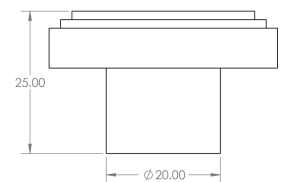

Stepped Detail Circular Cupboard Knob - Available In Two Sizes - Dark Bronze (Lacquered)

Product Images

Description

- Stepped detail circular cabinet knob
- This popular design is ideal for use on modern or contemporary units including, kitchen cabinet doors, wardrobes, cupboard doors and drawers