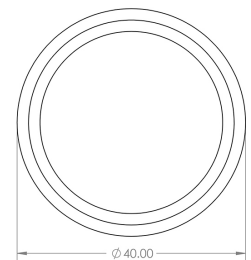

Stepped Detail Circular Cupboard Knob - Available In Two Sizes - Dark Bronze (Lacquered)

Product Images

Description

- Stepped detail circular cabinet knob
- This popular design is ideal for use on modern or contemporary units including, kitchen cabinet doors, wardrobes, cupboard doors and drawers