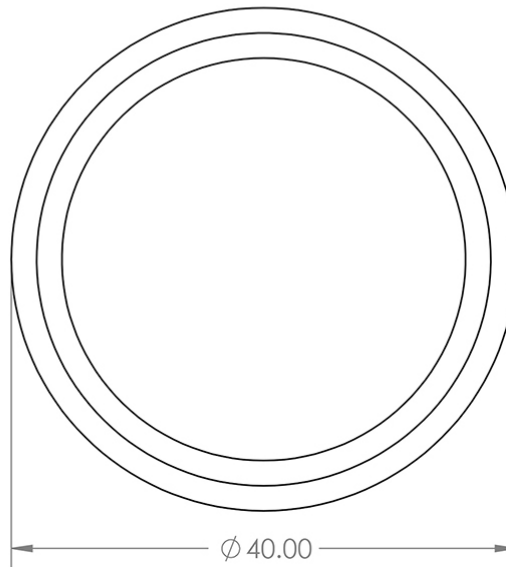

# Size Details

- Available In Two Sizes

Item Code	Diameter	Base Diameter	Projection
49902.1	30mm	15mm	25mm
49902.2	40mm	20mm	25mm