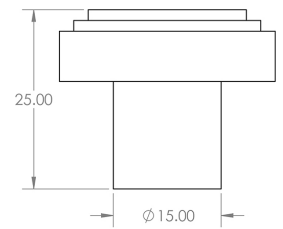

Stepped Detail Circular Cupboard Knob - Available In Two Sizes - Dark Bronze (Lacquered)

Product Images

Description

- Stepped detail circular cabinet knob
- This popular design is ideal for use on modern or contemporary units including, kitchen cabinet doors, wardrobes, cupboard doors and drawers