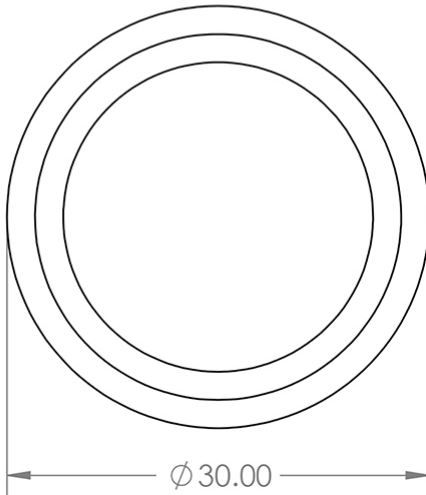

# Size Details

- Available In Two Sizes

Item Code	Diameter	Base Diameter	Projection
49902.1	30mm	15mm	25mm
49902.2	40mm	20mm	25mm