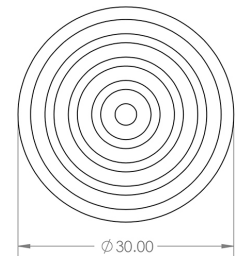

Reeded Detail Circular Cupboard Knob - Available In Two Sizes - Dark Bronze (Lacquered)

Product Images