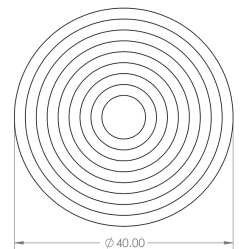

Reeded Detail Circular Cupboard Knob - Available In Two Sizes - Dark Bronze (Lacquered)

Product Images