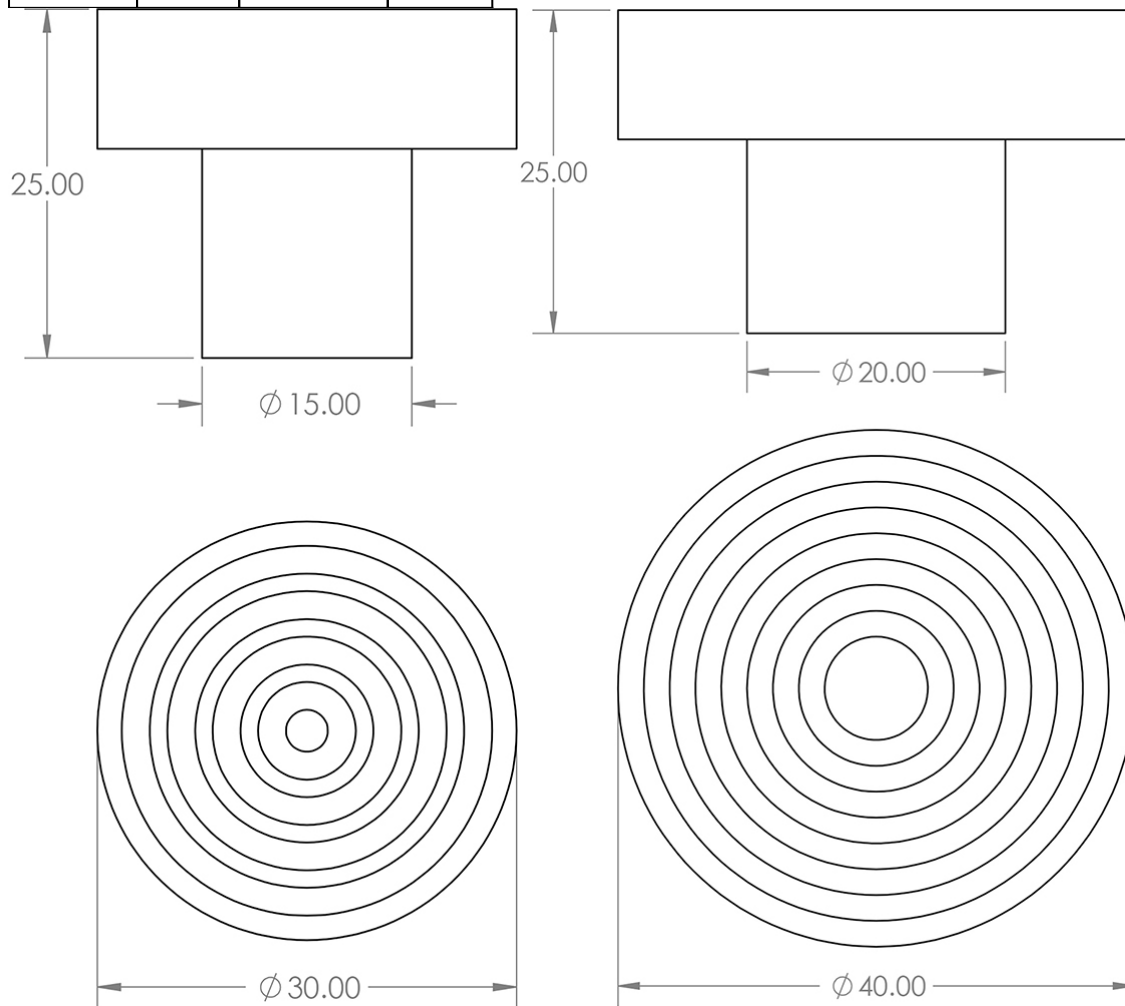

### Product Images

## Size Details

- Available In Two Sizes

Item Code	Diameter	Base Diameter	Projection
49903.1	30mm	15mm	25mm
49903.2	40mm	20mm	25mm