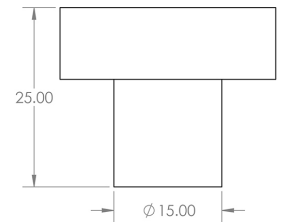

Reeded Detail Circular Cupboard Knob - Available In Two Sizes - Dark Bronze (Lacquered)

Product Images