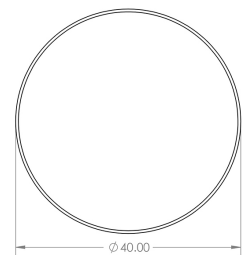

Diamond Knurled Circular Cupboard Knob - Available In Two Sizes - Antique Brass (Lacquered)

Product Images

Description

- Diamond knurled circular cabinet knob
- This popular design is ideal for use on modern or contemporary units including, kitchen cabinet doors, wardrobes, cupboard doors and drawers

Size Details

- Available In Two Sizes

Item Code	Diameter	Base Diameter	Projection
49904.1	30mm	18mm	25mm
49904.2	40mm	28mm	25mm

Base Material

- Made from solid brass

Finish

- Antique Brass

Fixings

- This handle is fitted via a M4 bolt from the rear of the door / drawer - see below diagram

- Bolt through fixings provide a superior strong fixing allowing this knob to be fitted to tall or heavy doors
- Comes supplied with M4 (diameter) x 25mm & 45mm (long) bolts, the 25mm long bolts are to suit 18mm cupboards and the 45mm designed to be cut down to length on site for thicker doors
- To save having to cut down the bolts provided we sell a range of M4 fixing bolts in various lengths