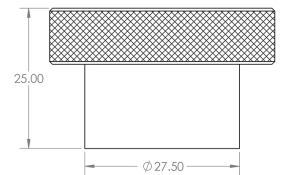

Diamond Knurled Circular Cupboard Knob - Available In Two Sizes - Antique Brass (Lacquered)

Product Images

Description

- Diamond knurled circular cabinet knob
- This popular design is ideal for use on modern or contemporary units including, kitchen cabinet doors, wardrobes, cupboard doors and drawers

Size Details

- Available In Two Sizes

Item Code	Diameter	Base Diameter	Projection
49904.1	30mm	18mm	25mm
49904.2	40mm	28mm	25mm

Base Material

- Made from solid brass

Finish

- Antique Brass

Fixings

- This handle is fitted via a M4 bolt from the rear of the door / drawer - see below diagram

- Bolt through fixings provide a superior strong fixing allowing this knob to be fitted to tall or heavy doors
- Comes supplied with M4 (diameter) x 25mm & 45mm (long) bolts, the 25mm long bolts are to suit 18mm cupboards and the 45mm designed to be cut down to length on site for thicker doors
- To save having to cut down the bolts provided we sell a range of M4 fixing bolts in various lengths