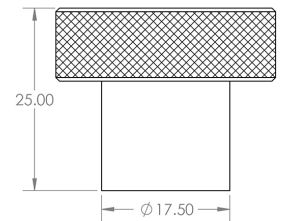

Diamond Knurled Circular Cupboard Knob - Available In Two Sizes - Antique Brass (Lacquered)

Product Images

Description

- Diamond knurled circular cabinet knob
- This popular design is ideal for use on modern or contemporary units including, kitchen cabinet doors, wardrobes, cupboard doors and drawers

Size Details

- Available In Two Sizes

Item Code	Diameter	Base Diameter	Projection
49904.1	30mm	18mm	25mm
49904.2	40mm	28mm	25mm

Base Material

- Made from solid brass

Finish

- Antique Brass

Fixings

- This handle is fitted via a M4 bolt from the rear of the door / drawer - see below diagram

- Bolt through fixings provide a superior strong fixing allowing this knob to be fitted to tall or heavy doors
- Comes supplied with M4 (diameter) x 25mm & 45mm (long) bolts, the 25mm long bolts are to suit 18mm cupboards and the 45mm designed to be cut down to length on site for thicker doors
- To save having to cut down the bolts provided we sell a range of M4 fixing bolts in various lengths

Usage

- Suitable for internal use

Unit Of Sale

- These cupboard knobs are sold individually - (Each)

Products in this set

49904.1 - Diamond Knurled Circular Cupboard Knob - 30mm Diameter - Antique Brass (Lacquered) - Each