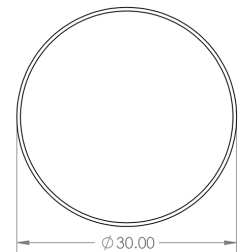

Diamond Knurled Circular Cupboard Knob - Available In Two Sizes - Antique Brass (Lacquered)

Product Images

Description

- Diamond knurled circular cabinet knob
- This popular design is ideal for use on modern or contemporary units including, kitchen cabinet doors, wardrobes, cupboard doors and drawers

Size Details

- Available In Two Sizes

Item Code	Diameter	Base Diameter	Projection
49904.1	30mm	18mm	25mm
49904.2	40mm	28mm	25mm

Base Material

- Made from solid brass

Finish

- Antique Brass

Fixings

- This handle is fitted via a M4 bolt from the rear of the door / drawer - see below diagram

- Bolt through fixings provide a superior strong fixing allowing this knob to be fitted to tall or heavy doors
- Comes supplied with M4 (diameter) x 25mm & 45mm (long) bolts, the 25mm long bolts are to suit 18mm cupboards and the 45mm designed to be cut down to length on site for thicker doors
- To save having to cut down the bolts provided we sell a range of M4 fixing bolts in various lengths

Usage

- Suitable for internal use

Unit Of Sale

- These cupboard knobs are sold individually - (Each)

Products in this set

49904.1 - Diamond Knurled Circular Cupboard Knob - 30mm Diameter - Antique Brass (Lacquered) - Each