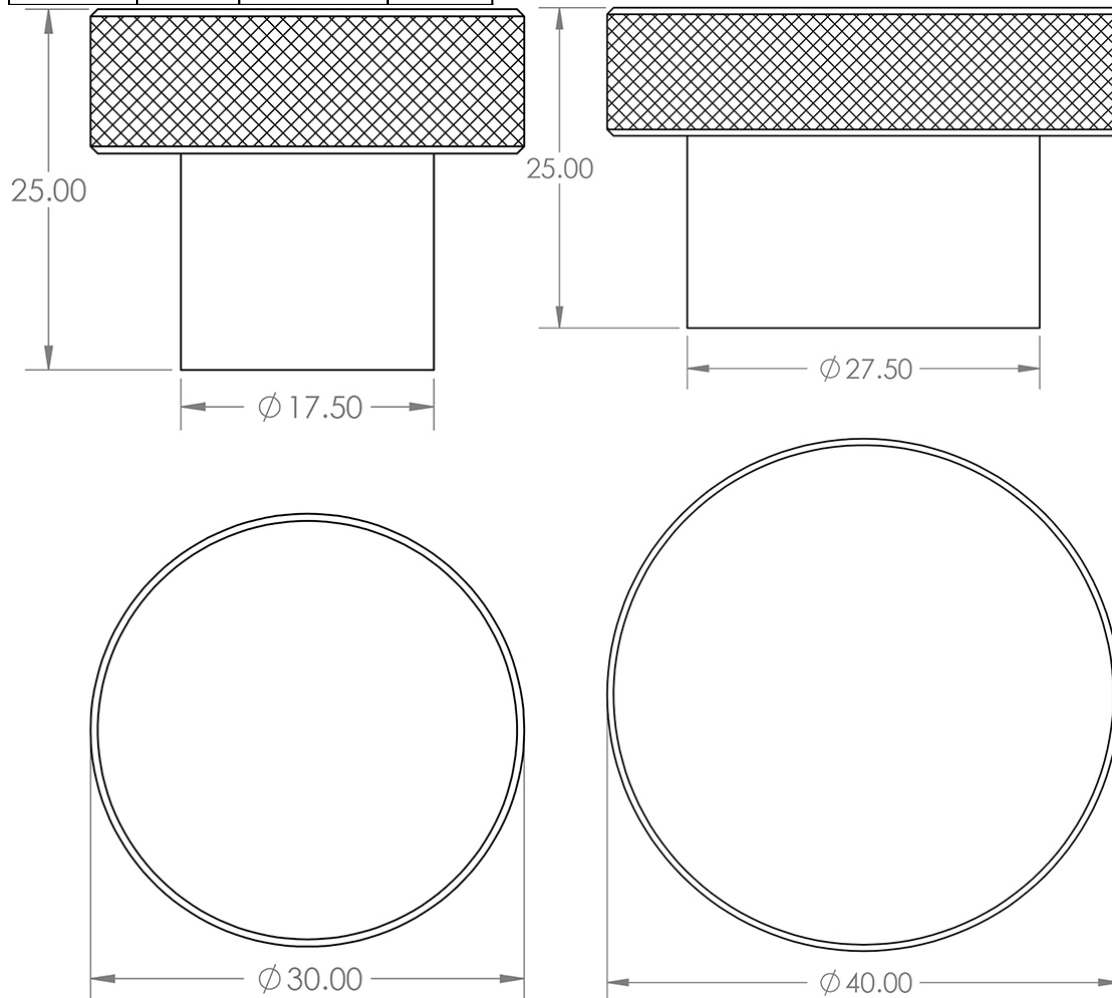

Diamond Knurled Circular Cupboard Knob - Available In Two Sizes - Antique Brass (Lacquered)

Product Images

Description

- Diamond knurled circular cabinet knob
- This popular design is ideal for use on modern or contemporary units including, kitchen cabinet doors, wardrobes, cupboard doors and drawers

Size Details

- Available In Two Sizes

Item Code	Diameter	Base Diameter	Projection
49904.1	30mm	18mm	25mm
49904.2	40mm	28mm	25mm

Base Material

- Made from solid brass

Finish

- Antique Brass

Fixings

- This handle is fitted via a M4 bolt from the rear of the door / drawer - see below diagram

- Bolt through fixings provide a superior strong fixing allowing this knob to be fitted to tall or heavy doors
- Comes supplied with M4 (diameter) x 25mm & 45mm (long) bolts, the 25mm long bolts are to suit 18mm cupboards and the 45mm designed to be cut down to length on site for thicker doors
- To save having to cut down the bolts provided we sell a range of M4 fixing bolts in various lengths

49904.2 - Diamond Knurled Circular Cupboard Knob - 40mm Diameter - Antique Brass (Lacquered) - Each