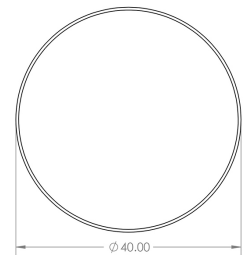

Line Knurled Circular Cupboard Knob - Available In Two Sizes - Antique Brass (Lacquered)

Product Images