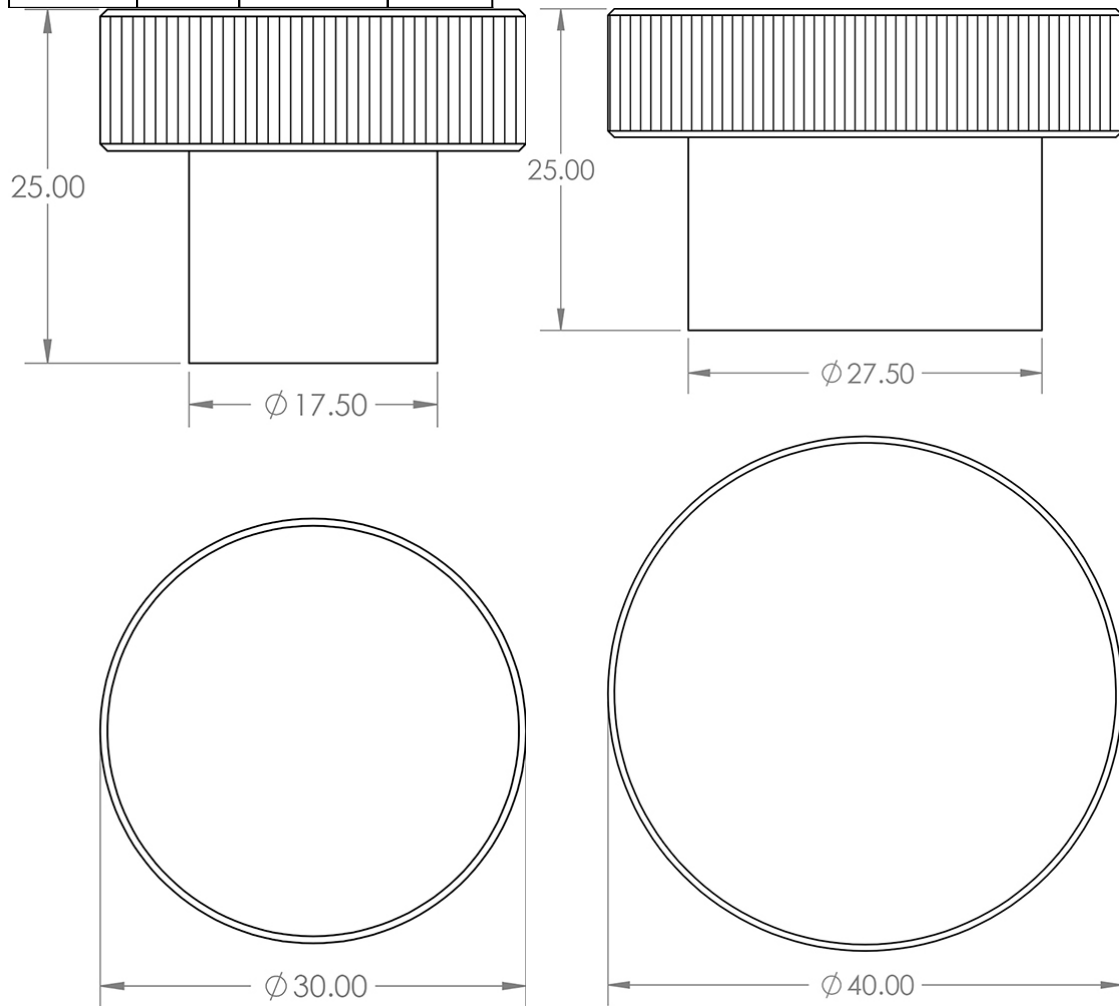

## Size Details

- Available In Two Sizes

Item Code	Diameter	Base Diameter	Projection
49905.1	30mm	18mm	25mm
49905.2	40mm	28mm	25mm