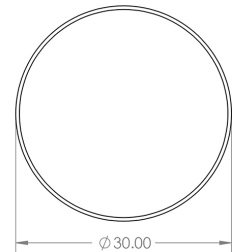

Line Knurled Circular Cupboard Knob - Available In Two Sizes - Antique Brass (Lacquered)

Product Images