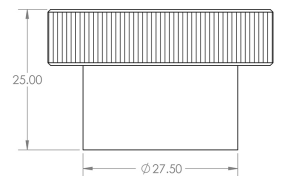

Line Knurled Circular Cupboard Knob - Available In Two Sizes - Antique Brass (Lacquered)

Product Images