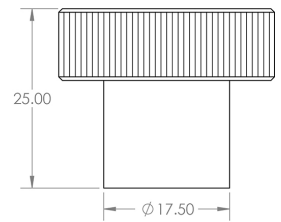

Line Knurled Circular Cupboard Knob - Available In Two Sizes - Antique Brass (Lacquered)

Product Images