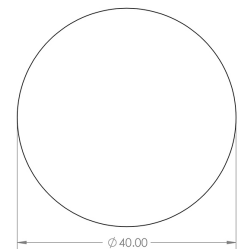

Grooved Detail Circular Cupboard Knob - Available In Two Sizes - Antique Brass (Lacquered)

Product Images