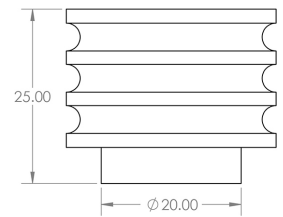

Grooved Detail Circular Cupboard Knob - Available In Two Sizes - Antique Brass (Lacquered)

Product Images