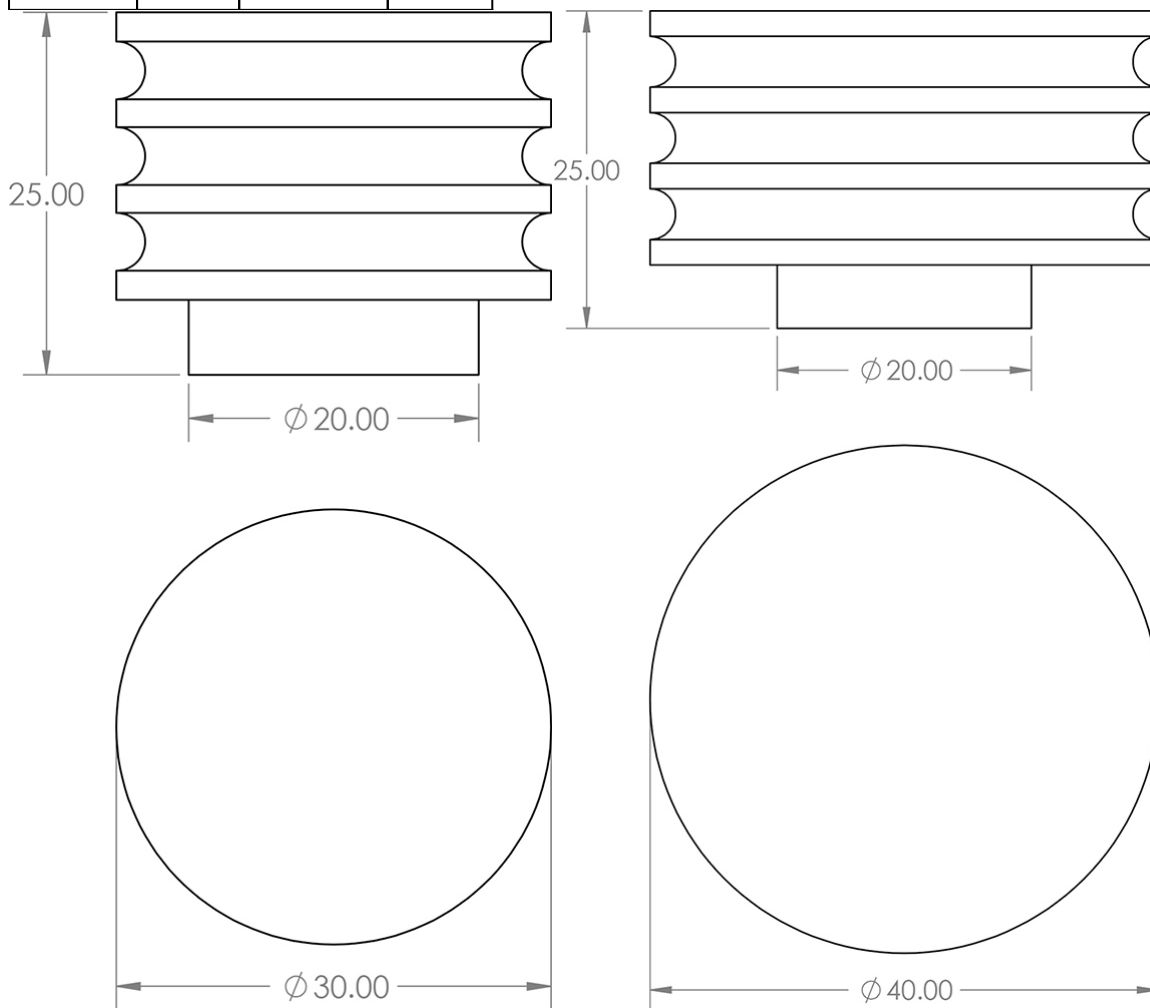

### Product Images

## Size Details

- Available In Two Sizes

Item Code	Diameter	Base Diameter	Projection
49907.1	30mm	20mm	25mm
49907.2	40mm	20mm	25mm