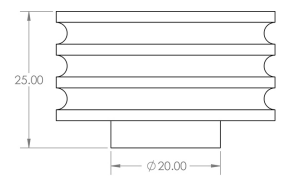

Grooved Detail Circular Cupboard Knob - Available In Two Sizes - Antique Brass (Lacquered)

Product Images