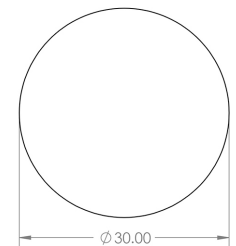

Grooved Detail Circular Cupboard Knob - Available In Two Sizes - Antique Brass (Lacquered)

Product Images