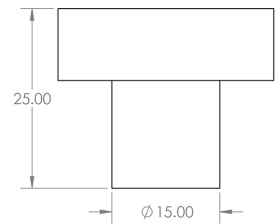

Reeded Detail Circular Cupboard Knob - Available In Two Sizes - Antique Brass (Lacquered)

Product Images