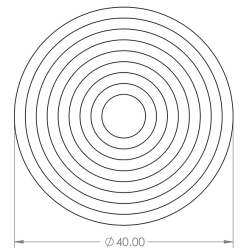

Reeded Detail Circular Cupboard Knob - Available In Two Sizes - Antique Brass (Lacquered)

Product Images