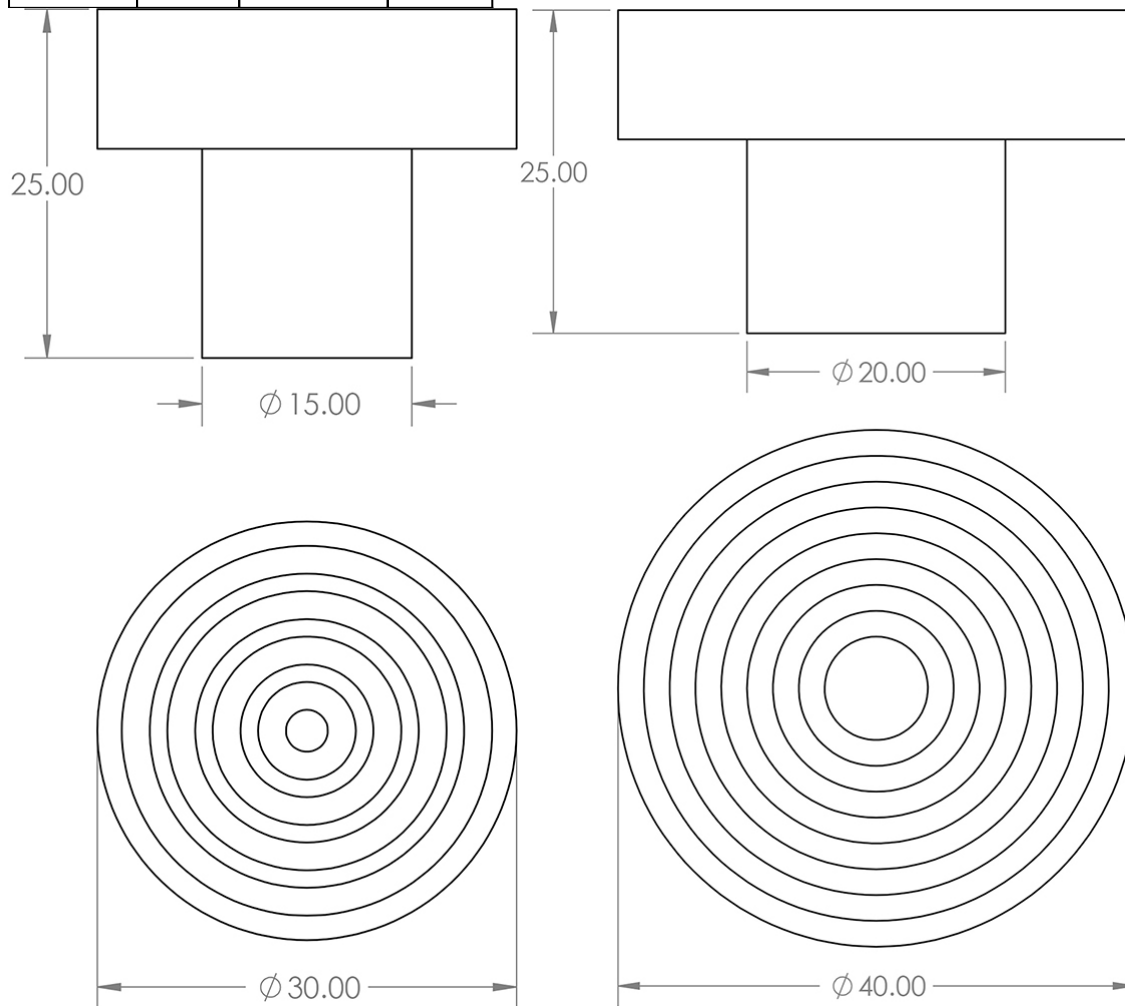

### Product Images

## Size Details

- Available In Two Sizes

| Item Code | Diameter | Base Diameter | Projection |
|-----------|----------|---------------|------------|
| 49909.1   | 30mm     | 15mm          | 25mm       |
| 49909.2   | 40mm     | 20mm          | 25mm       |