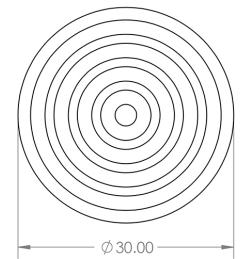

Reeded Detail Circular Cupboard Knob - Available In Two Sizes - Antique Brass (Lacquered)

Product Images