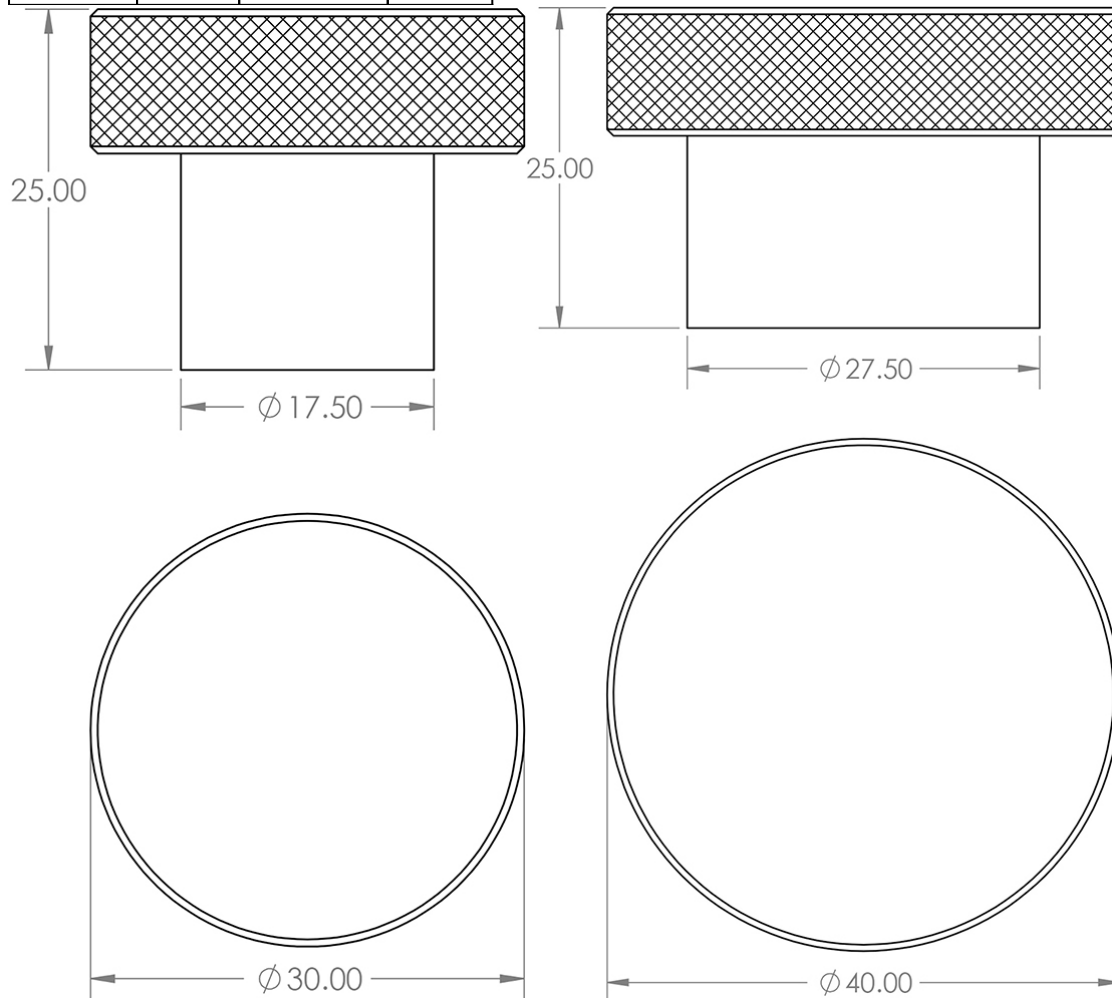

Diamond Knurled Circular Cupboard Knob - Available In Two Sizes - Satin Brass (Lacquered)

Product Images

Description

- Diamond knurled circular cabinet knob
- This popular design is ideal for use on modern or contemporary units including, kitchen cabinet doors, wardrobes, cupboard doors and drawers

Size Details

- Available In Two Sizes

Item Code	Diameter	Base Diameter	Projection
49910.1	30mm	18mm	25mm
49910.2	40mm	28mm	25mm

Base Material

- Made from solid brass

Finish

- Satin Brass

Fixings

- This handle is fitted via a M4 bolt from the rear of the door / drawer - see below diagram

- Bolt through fixings provide a superior strong fixing allowing this knob to be fitted to tall or heavy doors
- Comes supplied with M4 (diameter) x 25mm & 45mm (long) bolts, the 25mm long bolts are to suit 18mm cupboards and the 45mm designed to be cut down to length on site for thicker doors
- To save having to cut down the bolts provided we sell a range of M4 fixing bolts in various lengths

49910.2 - Diamond Knurled Circular Cupboard Knob - 40mm Diameter - Satin Brass (Lacquered) - Each