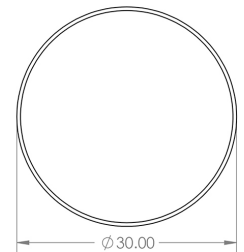

Diamond Knurled Circular Cupboard Knob - Available In Two Sizes - Satin Brass (Lacquered)

Product Images

Description

- Diamond knurled circular cabinet knob
- This popular design is ideal for use on modern or contemporary units including, kitchen cabinet doors, wardrobes, cupboard doors and drawers

Size Details

- Available In Two Sizes

Item Code	Diameter	Base Diameter	Projection
49910.1	30mm	18mm	25mm
49910.2	40mm	28mm	25mm

Base Material

- Made from solid brass

Finish

- Satin Brass

Fixings

- This handle is fitted via a M4 bolt from the rear of the door / drawer - see below diagram

- Bolt through fixings provide a superior strong fixing allowing this knob to be fitted to tall or heavy doors
- Comes supplied with M4 (diameter) x 25mm & 45mm (long) bolts, the 25mm long bolts are to suit 18mm cupboards and the 45mm designed to be cut down to length on site for thicker doors
- To save having to cut down the bolts provided we sell a range of M4 fixing bolts in various lengths

Usage

- Suitable for internal use

Unit Of Sale

- These cupboard knobs are sold individually - (Each)

Products in this set

49910.1 - Diamond Knurled Circular Cupboard Knob - 30mm Diameter - Satin Brass (Lacquered) - Each