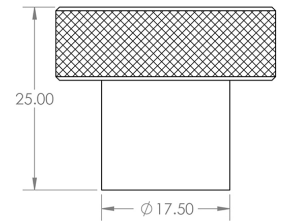

Diamond Knurled Circular Cupboard Knob - Available In Two Sizes - Satin Brass (Lacquered)

Product Images

Description

- Diamond knurled circular cabinet knob
- This popular design is ideal for use on modern or contemporary units including, kitchen cabinet doors, wardrobes, cupboard doors and drawers

Size Details

- Available In Two Sizes

Item Code	Diameter	Base Diameter	Projection
49910.1	30mm	18mm	25mm
49910.2	40mm	28mm	25mm

Base Material

- Made from solid brass

Finish

- Satin Brass

Fixings

- This handle is fitted via a M4 bolt from the rear of the door / drawer - see below diagram

- Bolt through fixings provide a superior strong fixing allowing this knob to be fitted to tall or heavy doors
- Comes supplied with M4 (diameter) x 25mm & 45mm (long) bolts, the 25mm long bolts are to suit 18mm cupboards and the 45mm designed to be cut down to length on site for thicker doors
- To save having to cut down the bolts provided we sell a range of M4 fixing bolts in various lengths

Usage

- Suitable for internal use

Unit Of Sale

- These cupboard knobs are sold individually - (Each)

Products in this set

49910.1 - Diamond Knurled Circular Cupboard Knob - 30mm Diameter - Satin Brass (Lacquered) - Each