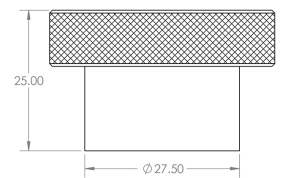

Diamond Knurled Circular Cupboard Knob - Available In Two Sizes - Satin Brass (Lacquered)

Product Images

Description

- Diamond knurled circular cabinet knob
- This popular design is ideal for use on modern or contemporary units including, kitchen cabinet doors, wardrobes, cupboard doors and drawers

Size Details

- Available In Two Sizes

Item Code	Diameter	Base Diameter	Projection
49910.1	30mm	18mm	25mm
49910.2	40mm	28mm	25mm

Base Material

- Made from solid brass

Finish

- Satin Brass

Fixings

- This handle is fitted via a M4 bolt from the rear of the door / drawer - see below diagram

- Bolt through fixings provide a superior strong fixing allowing this knob to be fitted to tall or heavy doors
- Comes supplied with M4 (diameter) x 25mm & 45mm (long) bolts, the 25mm long bolts are to suit 18mm cupboards and the 45mm designed to be cut down to length on site for thicker doors
- To save having to cut down the bolts provided we sell a range of M4 fixing bolts in various lengths

Usage

- Suitable for internal use

Unit Of Sale

- These cupboard knobs are sold individually - (Each)

Products in this set

49910.1 - Diamond Knurled Circular Cupboard Knob - 30mm Diameter - Satin Brass (Lacquered) - Each