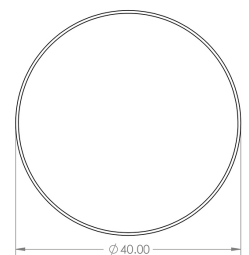

Diamond Knurled Circular Cupboard Knob - Available In Two Sizes - Satin Brass (Lacquered)

Product Images

Description

- Diamond knurled circular cabinet knob
- This popular design is ideal for use on modern or contemporary units including, kitchen cabinet doors, wardrobes, cupboard doors and drawers

Size Details

- Available In Two Sizes

Item Code	Diameter	Base Diameter	Projection
49910.1	30mm	18mm	25mm
49910.2	40mm	28mm	25mm

Base Material

- Made from solid brass

Finish

- Satin Brass

Fixings

- This handle is fitted via a M4 bolt from the rear of the door / drawer - see below diagram

- Bolt through fixings provide a superior strong fixing allowing this knob to be fitted to tall or heavy doors
- Comes supplied with M4 (diameter) x 25mm & 45mm (long) bolts, the 25mm long bolts are to suit 18mm cupboards and the 45mm designed to be cut down to length on site for thicker doors
- To save having to cut down the bolts provided we sell a range of M4 fixing bolts in various lengths