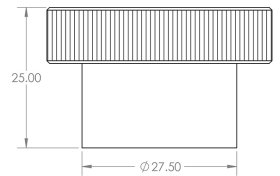

Line Knurled Circular Cupboard Knob - Available In Two Sizes - Satin Brass (Lacquered)

Product Images

Description

- Line knurled circular cabinet knob
- This popular design is ideal for use on modern or contemporary units including, kitchen cabinet doors, wardrobes, cupboard doors and drawers

Size Details

- Available In Two Sizes

Item Code	Diameter	Base Diameter	Projection
49911.1	30mm	18mm	25mm
49911.2	40mm	28mm	25mm

Base Material

- Made from solid brass

Finish

- Satin Brass

Fixings

- This handle is fitted via a M4 bolt from the rear of the door / drawer - see below diagram

- Bolt through fixings provide a superior strong fixing allowing this knob to be fitted to tall or heavy doors
- Comes supplied with M4 (diameter) x 25mm & 45mm (long) bolts, the 25mm long bolts are to suit 18mm cupboards and the 45mm designed to be cut down to length on site for thicker doors
- To save having to cut down the bolts provided we sell a range of M4 fixing bolts in various lengths

Usage

- Suitable for internal use

Unit Of Sale

- These cupboard knobs are sold individually - (Each)

Products in this set

49911.1 - Line Knurled Circular Cupboard Knob - 30mm Diameter - Satin Brass (Lacquered) - Each