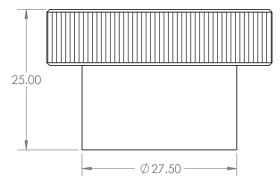

Line Knurled Circular Cupboard Knob - Available In Two Sizes - Satin Brass (Lacquered)

Product Images

Description

- Line knurled circular cabinet knob
- This popular design is ideal for use on modern or contemporary units including, kitchen cabinet doors, wardrobes, cupboard doors and drawers

Size Details

- Available In Two Sizes

Item Code	Diameter	Base Diameter	Projection
49911.1	30mm	18mm	25mm
49911.2	40mm	28mm	25mm

Base Material

- Made from solid brass

Finish

- Satin Brass

Fixings

- This handle is fitted via a M4 bolt from the rear of the door / drawer - see below diagram

- Bolt through fixings provide a superior strong fixing allowing this knob to be fitted to tall or heavy doors
- Comes supplied with M4 (diameter) x 25mm & 45mm (long) bolts, the 25mm long bolts are to suit 18mm cupboards and the 45mm designed to be cut down to length on site for thicker doors
- To save having to cut down the bolts provided we sell a range of M4 fixing bolts in various lengths

Usage

- Suitable for internal use

Unit Of Sale

- These cupboard knobs are sold individually - (Each)

Products in this set

49911.1 - Line Knurled Circular Cupboard Knob - 30mm Diameter - Satin Brass (Lacquered) - Each