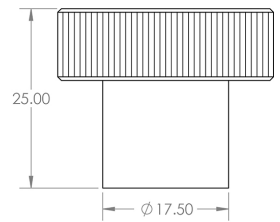

Line Knurled Circular Cupboard Knob - Available In Two Sizes - Satin Brass (Lacquered)

Product Images

Description

- Line knurled circular cabinet knob
- This popular design is ideal for use on modern or contemporary units including, kitchen cabinet doors, wardrobes, cupboard doors and drawers

Size Details

- Available In Two Sizes

Item Code	Diameter	Base Diameter	Projection
49911.1	30mm	18mm	25mm
49911.2	40mm	28mm	25mm

Base Material

- Made from solid brass

Finish

- Satin Brass

Fixings

- This handle is fitted via a M4 bolt from the rear of the door / drawer - see below diagram

- Bolt through fixings provide a superior strong fixing allowing this knob to be fitted to tall or heavy doors
- Comes supplied with M4 (diameter) x 25mm & 45mm (long) bolts, the 25mm long bolts are to suit 18mm cupboards and the 45mm designed to be cut down to length on site for thicker doors
- To save having to cut down the bolts provided we sell a range of M4 fixing bolts in various lengths

Usage

- Suitable for internal use

Unit Of Sale

- These cupboard knobs are sold individually - (Each)

Products in this set

49911.1 - Line Knurled Circular Cupboard Knob - 30mm Diameter - Satin Brass (Lacquered) - Each