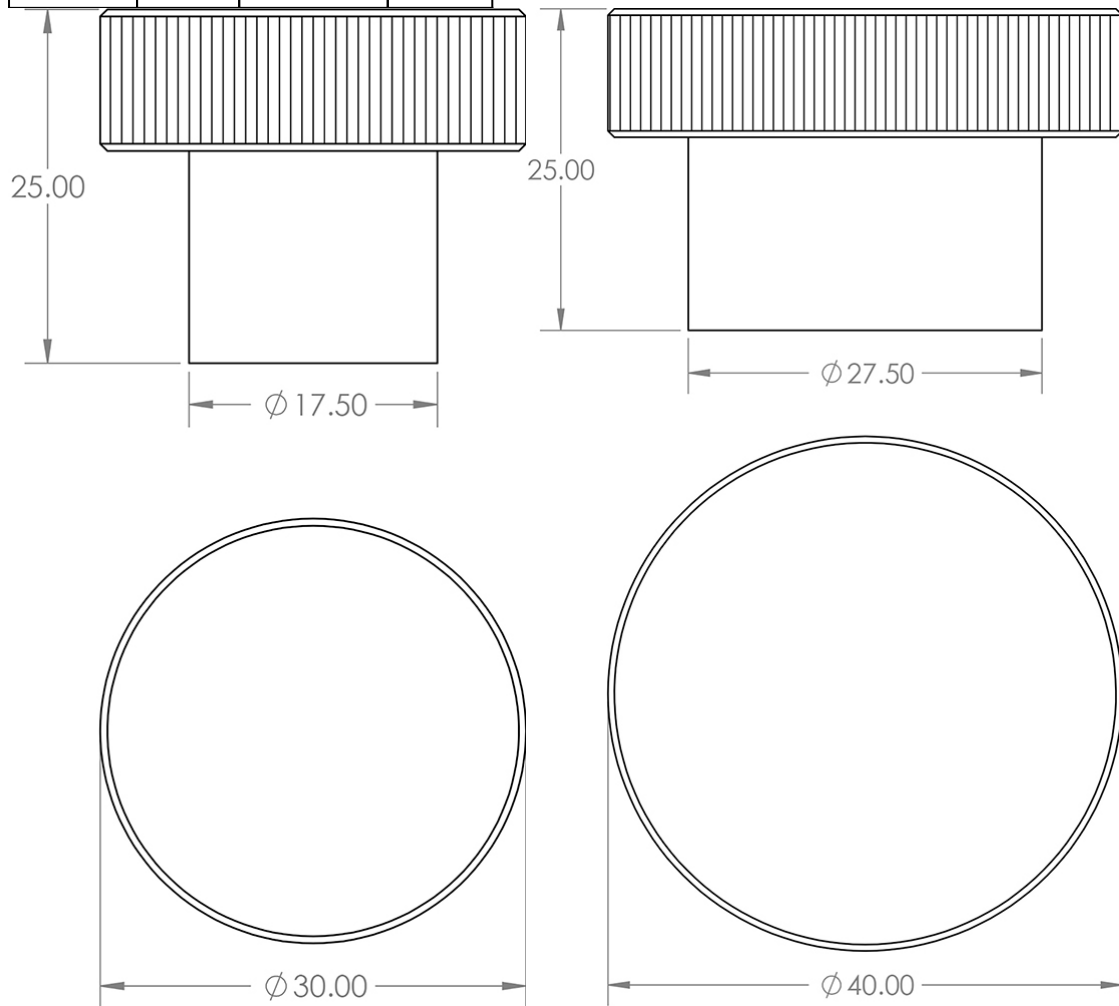

Line Knurled Circular Cupboard Knob - Available In Two Sizes - Satin Brass (Lacquered)

Product Images

Description

- Line knurled circular cabinet knob
- This popular design is ideal for use on modern or contemporary units including, kitchen cabinet doors, wardrobes, cupboard doors and drawers

Size Details

- Available In Two Sizes

Item Code	Diameter	Base Diameter	Projection
49911.1	30mm	18mm	25mm
49911.2	40mm	28mm	25mm

Base Material

- Made from solid brass

Finish

- Satin Brass

Fixings

- This handle is fitted via a M4 bolt from the rear of the door / drawer - see below diagram

- Bolt through fixings provide a superior strong fixing allowing this knob to be fitted to tall or heavy doors
- Comes supplied with M4 (diameter) x 25mm & 45mm (long) bolts, the 25mm long bolts are to suit 18mm cupboards and the 45mm designed to be cut down to length on site for thicker doors
- To save having to cut down the bolts provided we sell a range of M4 fixing bolts in various lengths

49911.2 - Line Knurled Circular Cupboard Knob - 40mm Diameter - Satin Brass (Lacquered) - Each