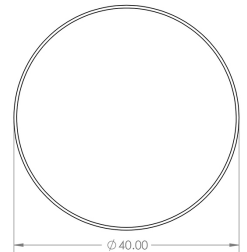

Line Knurled Circular Cupboard Knob - Available In Two Sizes - Satin Brass (Lacquered)

Product Images

Description

- Line knurled circular cabinet knob
- This popular design is ideal for use on modern or contemporary units including, kitchen cabinet doors, wardrobes, cupboard doors and drawers

Size Details

- Available In Two Sizes

Item Code	Diameter	Base Diameter	Projection
49911.1	30mm	18mm	25mm
49911.2	40mm	28mm	25mm

Base Material

- Made from solid brass

Finish

- Satin Brass

Fixings

- This handle is fitted via a M4 bolt from the rear of the door / drawer - see below diagram

- Bolt through fixings provide a superior strong fixing allowing this knob to be fitted to tall or heavy doors
- Comes supplied with M4 (diameter) x 25mm & 45mm (long) bolts, the 25mm long bolts are to suit 18mm cupboards and the 45mm designed to be cut down to length on site for thicker doors
- To save having to cut down the bolts provided we sell a range of M4 fixing bolts in various lengths