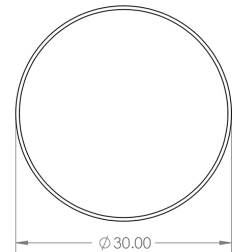

Line Knurled Circular Cupboard Knob - Available In Two Sizes - Satin Brass (Lacquered)

Product Images

Description

- Line knurled circular cabinet knob
- This popular design is ideal for use on modern or contemporary units including, kitchen cabinet doors, wardrobes, cupboard doors and drawers

Size Details

- Available In Two Sizes

Item Code	Diameter	Base Diameter	Projection
49911.1	30mm	18mm	25mm
49911.2	40mm	28mm	25mm

Base Material

- Made from solid brass

Finish

- Satin Brass

Fixings

- This handle is fitted via a M4 bolt from the rear of the door / drawer - see below diagram

- Bolt through fixings provide a superior strong fixing allowing this knob to be fitted to tall or heavy doors
- Comes supplied with M4 (diameter) x 25mm & 45mm (long) bolts, the 25mm long bolts are to suit 18mm cupboards and the 45mm designed to be cut down to length on site for thicker doors
- To save having to cut down the bolts provided we sell a range of M4 fixing bolts in various lengths

Usage

- Suitable for internal use

Unit Of Sale

- These cupboard knobs are sold individually - (Each)

Products in this set

49911.1 - Line Knurled Circular Cupboard Knob - 30mm Diameter - Satin Brass (Lacquered) - Each