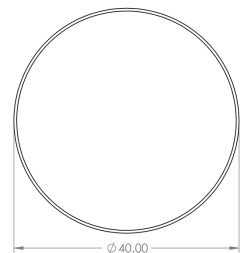

Line Knurled Circular Cupboard Knob - Available In Two Sizes - Satin Brass (Lacquered)

Product Images

Description

- Line knurled circular cabinet knob
- This popular design is ideal for use on modern or contemporary units including, kitchen cabinet doors, wardrobes, cupboard doors and drawers

Size Details

- Available In Two Sizes

Item Code	Diameter	Base Diameter	Projection
49911.1	30mm	18mm	25mm
49911.2	40mm	28mm	25mm

Base Material

- Made from solid brass

Finish

- Satin Brass

Fixings

- This handle is fitted via a M4 bolt from the rear of the door / drawer - see below diagram

- Bolt through fixings provide a superior strong fixing allowing this knob to be fitted to tall or heavy doors
- Comes supplied with M4 (diameter) x 25mm & 45mm (long) bolts, the 25mm long bolts are to suit 18mm cupboards and the 45mm designed to be cut down to length on site for thicker doors
- To save having to cut down the bolts provided we sell a range of M4 fixing bolts in various lengths

Usage

- Suitable for internal use

Unit Of Sale

- These cupboard knobs are sold individually - (Each)

Products in this set

49911.1 - Line Knurled Circular Cupboard Knob - 30mm Diameter - Satin Brass (Lacquered) - Each