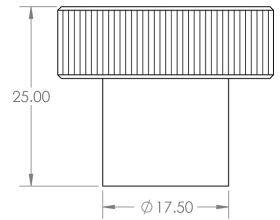

Line Knurled Circular Cupboard Knob - Available In Two Sizes - Satin Brass (Lacquered)

Product Images

Description

- Line knurled circular cabinet knob
- This popular design is ideal for use on modern or contemporary units including, kitchen cabinet doors, wardrobes, cupboard doors and drawers

Size Details

- Available In Two Sizes

Item Code	Diameter	Base Diameter	Projection
49911.1	30mm	18mm	25mm
49911.2	40mm	28mm	25mm

Base Material

- Made from solid brass

Finish

- Satin Brass

Fixings

- This handle is fitted via a M4 bolt from the rear of the door / drawer - see below diagram

- Bolt through fixings provide a superior strong fixing allowing this knob to be fitted to tall or heavy doors
- Comes supplied with M4 (diameter) x 25mm & 45mm (long) bolts, the 25mm long bolts are to suit 18mm cupboards and the 45mm designed to be cut down to length on site for thicker doors
- To save having to cut down the bolts provided we sell a range of M4 fixing bolts in various lengths

Usage

- Suitable for internal use

Unit Of Sale

- These cupboard knobs are sold individually - (Each)

Products in this set

49911.1 - Line Knurled Circular Cupboard Knob - 30mm Diameter - Satin Brass (Lacquered) - Each