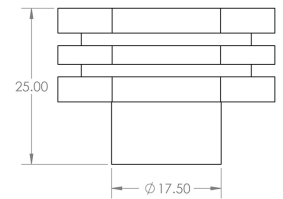

Hexagonal Stepped Detail Cupboard Knob - Available In Two Sizes - Satin Brass (Lacquered)

Product Images

Description

- Hexagonal stepped detail cabinet knob
- This popular design is ideal for use on modern or contemporary units including, kitchen cabinet doors, wardrobes, cupboard doors and drawers