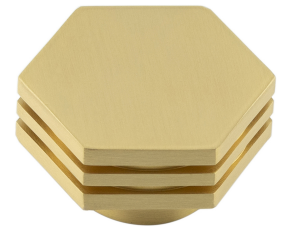

## Hexagonal Stepped Detail Cupboard Knob - Available In Two Sizes - Satin Brass (Lacquered)

### Description

- Hexagonal stepped detail cabinet knob
- This popular design is ideal for use on modern or contemporary units including, kitchen cabinet doors, wardrobes, cupboard doors and drawers