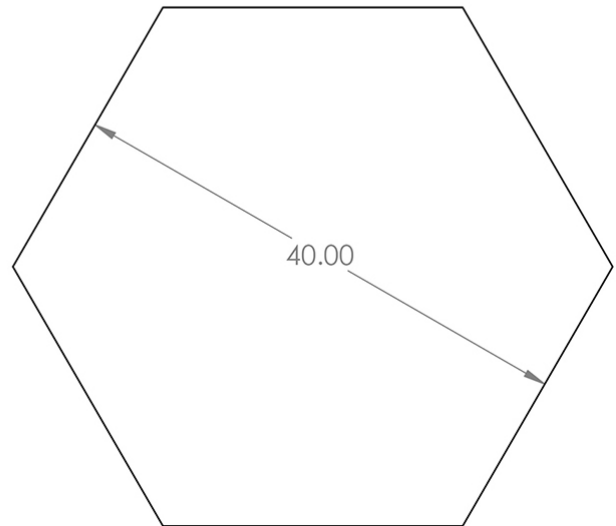

# Size Details

- Available In Two Sizes

Item Code	Diameter	Base Diameter	Projection
49912.1	30mm	18mm	25mm
49912.2	40mm	28mm	25mm