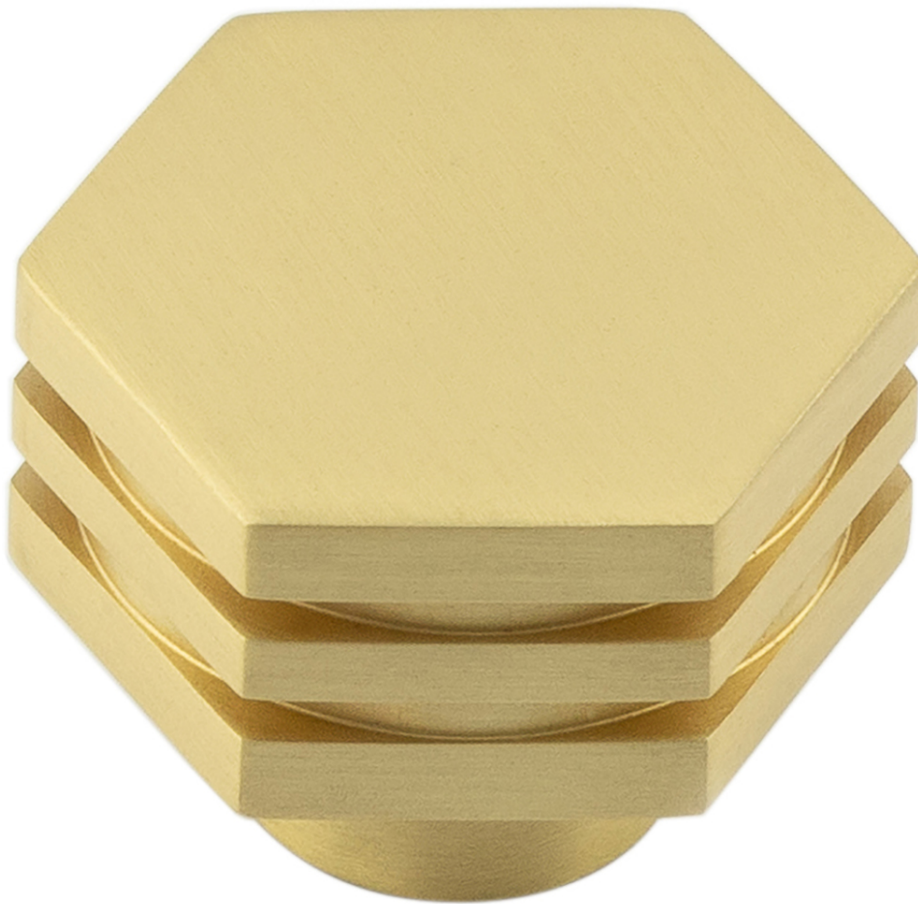

## Hexagonal Stepped Detail Cupboard Knob - Available In Two Sizes - Satin Brass (Lacquered)

### Product Images

### Description

- Hexagonal stepped detail cabinet knob
- This popular design is ideal for use on modern or contemporary units including, kitchen cabinet doors, wardrobes, cupboard doors and drawers

## Base Material

- Made from solid brass