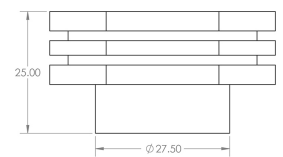

Hexagonal Stepped Detail Cupboard Knob - Available In Two Sizes - Satin Brass (Lacquered)

Product Images

Description

- Hexagonal stepped detail cabinet knob
- This popular design is ideal for use on modern or contemporary units including, kitchen cabinet doors, wardrobes, cupboard doors and drawers