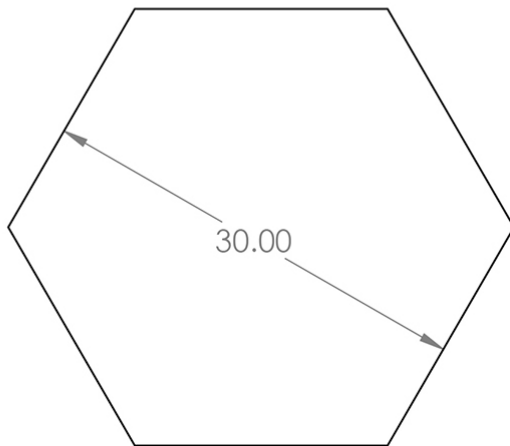

# Size Details

- Available In Two Sizes

Item Code	Diameter	Base Diameter	Projection
49912.1	30mm	18mm	25mm
49912.2	40mm	28mm	25mm