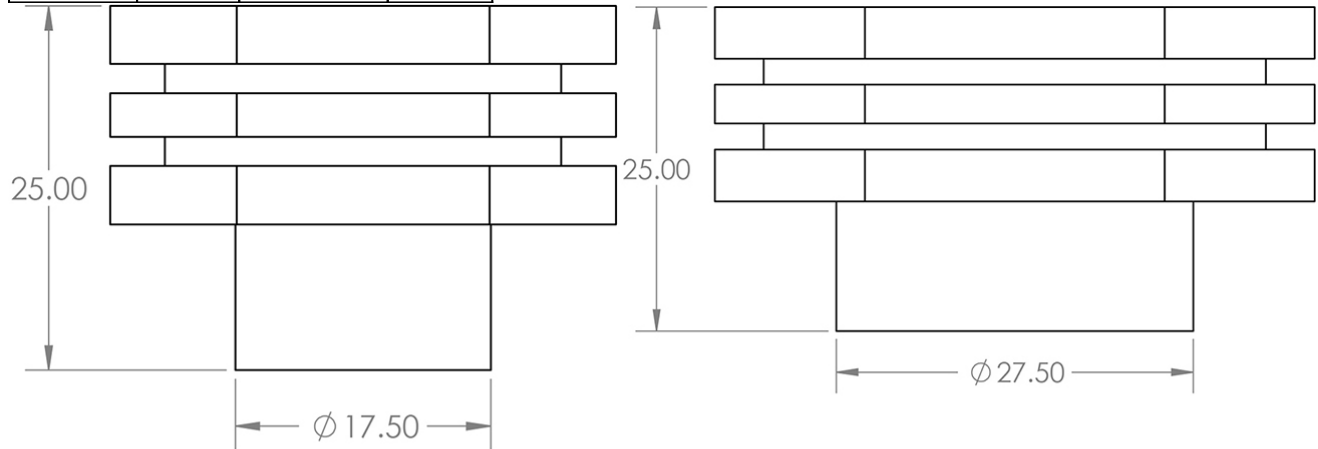

## Hexagonal Stepped Detail Cupboard Knob - Available In Two Sizes - Satin Brass (Lacquered)

# Size Details

- Available In Two Sizes

Item Code	Diameter	Base Diameter	Projection
49912.1	30mm	18mm	25mm
49912.2	40mm	28mm	25mm