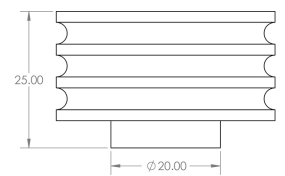

Grooved Detail Circular Cupboard Knob - Available In Two Sizes - Satin Brass (Lacquered)

Product Images

Description

- Grooved detail circular cabinet knob
- This popular design is ideal for use on modern or contemporary units including, kitchen cabinet doors, wardrobes, cupboard doors and drawers

Size Details

- Available In Two Sizes

Item Code	Diameter	Base Diameter	Projection
49913.1	30mm	20mm	25mm
49913.2	40mm	20mm	25mm

Base Material

- Made from solid brass

Finish

- Satin Brass

Fixings

- This handle is fitted via a M4 bolt from the rear of the door / drawer - see below diagram

- Bolt through fixings provide a superior strong fixing allowing this knob to be fitted to tall or heavy doors
- Comes supplied with M4 (diameter) x 25mm & 45mm (long) bolts, the 25mm long bolts are to suit 18mm cupboards and the 45mm designed to be cut down to length on site for thicker doors
- To save having to cut down the bolts provided we sell a range of M4 fixing bolts in various lengths

Usage

- Suitable for internal use

Unit Of Sale

- These cupboard knobs are sold individually - (Each)

Products in this set

49913.1 - Grooved Detail Circular Cupboard Knob - 30mm Diameter - Satin Brass (Lacquered) - Each