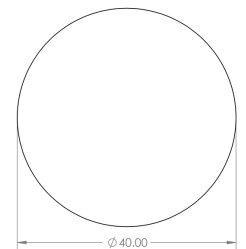

Grooved Detail Circular Cupboard Knob - Available In Two Sizes - Satin Brass (Lacquered)

Product Images

Description

- Grooved detail circular cabinet knob
- This popular design is ideal for use on modern or contemporary units including, kitchen cabinet doors, wardrobes, cupboard doors and drawers

Size Details

- Available In Two Sizes

Item Code	Diameter	Base Diameter	Projection
49913.1	30mm	20mm	25mm
49913.2	40mm	20mm	25mm

Base Material

- Made from solid brass

Finish

- Satin Brass

Fixings

- This handle is fitted via a M4 bolt from the rear of the door / drawer - see below diagram

- Bolt through fixings provide a superior strong fixing allowing this knob to be fitted to tall or heavy doors
- Comes supplied with M4 (diameter) x 25mm & 45mm (long) bolts, the 25mm long bolts are to suit 18mm cupboards and the 45mm designed to be cut down to length on site for thicker doors
- To save having to cut down the bolts provided we sell a range of M4 fixing bolts in various lengths