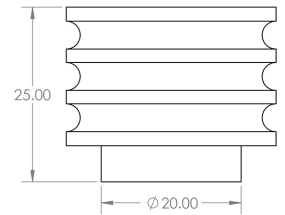

Grooved Detail Circular Cupboard Knob - Available In Two Sizes - Satin Brass (Lacquered)

Product Images

Description

- Grooved detail circular cabinet knob
- This popular design is ideal for use on modern or contemporary units including, kitchen cabinet doors, wardrobes, cupboard doors and drawers

Size Details

- Available In Two Sizes

Item Code	Diameter	Base Diameter	Projection
49913.1	30mm	20mm	25mm
49913.2	40mm	20mm	25mm

Base Material

- Made from solid brass

Finish

- Satin Brass

Fixings

- This handle is fitted via a M4 bolt from the rear of the door / drawer - see below diagram

- Bolt through fixings provide a superior strong fixing allowing this knob to be fitted to tall or heavy doors
- Comes supplied with M4 (diameter) x 25mm & 45mm (long) bolts, the 25mm long bolts are to suit 18mm cupboards and the 45mm designed to be cut down to length on site for thicker doors
- To save having to cut down the bolts provided we sell a range of M4 fixing bolts in various lengths

Usage

- Suitable for internal use

Unit Of Sale

- These cupboard knobs are sold individually - (Each)

Products in this set

49913.1 - Grooved Detail Circular Cupboard Knob - 30mm Diameter - Satin Brass (Lacquered) - Each