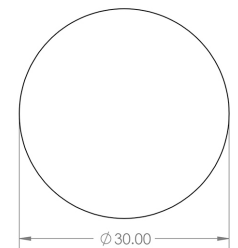

Grooved Detail Circular Cupboard Knob - Available In Two Sizes - Satin Brass (Lacquered)

Product Images

Description

- Grooved detail circular cabinet knob
- This popular design is ideal for use on modern or contemporary units including, kitchen cabinet doors, wardrobes, cupboard doors and drawers

Size Details

- Available In Two Sizes

Item Code	Diameter	Base Diameter	Projection
49913.1	30mm	20mm	25mm
49913.2	40mm	20mm	25mm

Base Material

- Made from solid brass

Finish

- Satin Brass

Fixings

- This handle is fitted via a M4 bolt from the rear of the door / drawer - see below diagram

- Bolt through fixings provide a superior strong fixing allowing this knob to be fitted to tall or heavy doors
- Comes supplied with M4 (diameter) x 25mm & 45mm (long) bolts, the 25mm long bolts are to suit 18mm cupboards and the 45mm designed to be cut down to length on site for thicker doors
- To save having to cut down the bolts provided we sell a range of M4 fixing bolts in various lengths