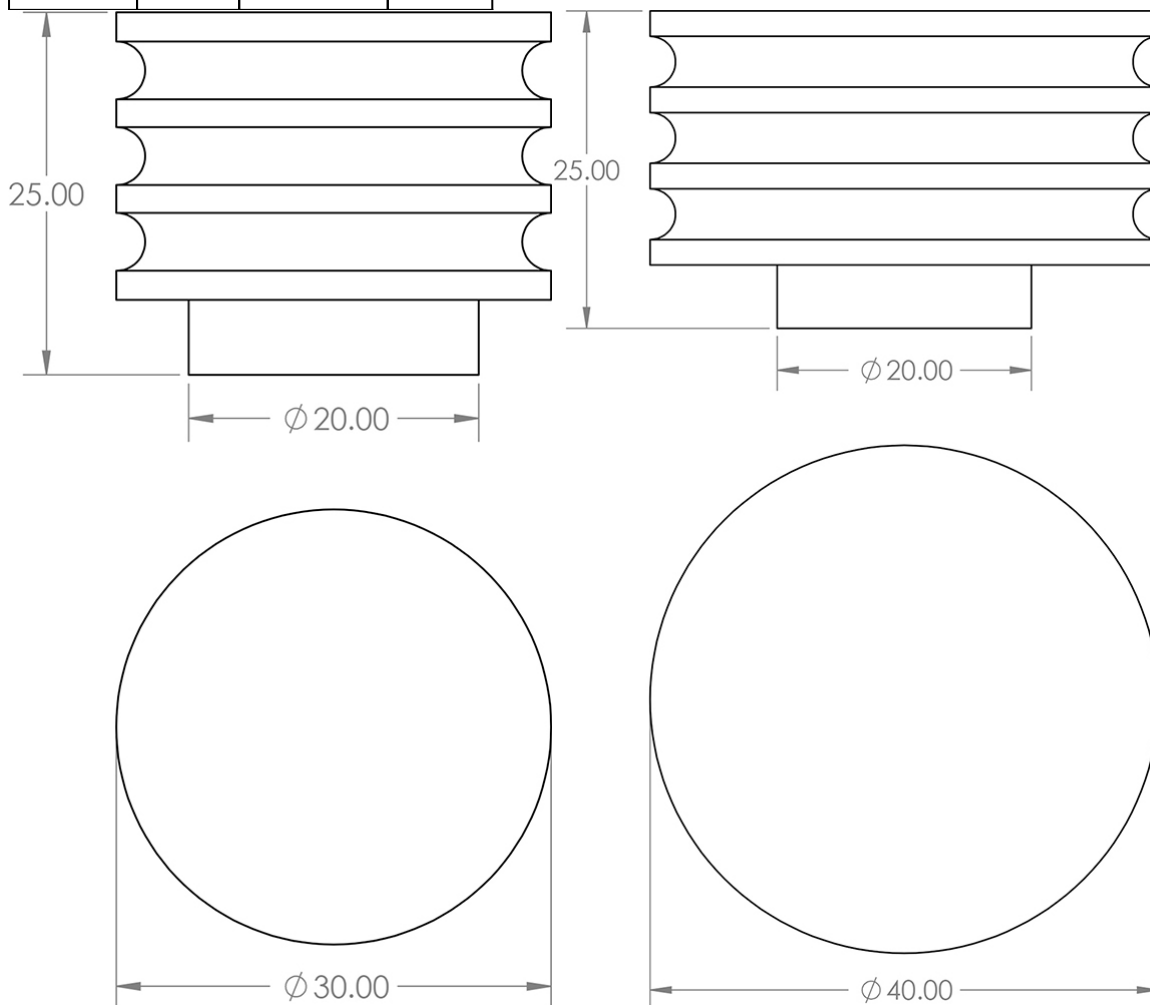

Grooved Detail Circular Cupboard Knob - Available In Two Sizes - Satin Brass (Lacquered)

Product Images

Description

- Grooved detail circular cabinet knob
- This popular design is ideal for use on modern or contemporary units including, kitchen cabinet doors, wardrobes, cupboard doors and drawers

Size Details

- Available In Two Sizes

Item Code	Diameter	Base Diameter	Projection
49913.1	30mm	20mm	25mm
49913.2	40mm	20mm	25mm

Base Material

- Made from solid brass

Finish

- Satin Brass

Fixings

- This handle is fitted via a M4 bolt from the rear of the door / drawer - see below diagram

- Bolt through fixings provide a superior strong fixing allowing this knob to be fitted to tall or heavy doors
- Comes supplied with M4 (diameter) x 25mm & 45mm (long) bolts, the 25mm long bolts are to suit 18mm cupboards and the 45mm designed to be cut down to length on site for thicker doors
- To save having to cut down the bolts provided we sell a range of M4 fixing bolts in various lengths

Usage

- Suitable for internal use

Unit Of Sale

- These cupboard knobs are sold individually - (Each)

Products in this set

49913.1 - Grooved Detail Circular Cupboard Knob - 30mm Diameter - Satin Brass (Lacquered) - Each