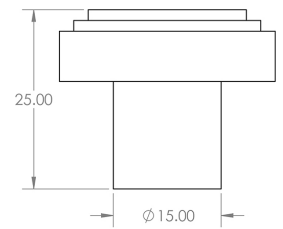

Stepped Detail Circular Cupboard Knob - Available In Two Sizes - Satin Brass (Lacquered)

Product Images

Description

- Stepped detail circular cabinet knob
- This popular design is ideal for use on modern or contemporary units including, kitchen cabinet doors, wardrobes, cupboard doors and drawers

Size Details

- Available In Two Sizes

Item Code	Diameter	Base Diameter	Projection
49914.1	30mm	15mm	25mm
49914.2	40mm	20mm	25mm

Base Material

- Made from solid brass

Finish

- Satin Brass

Fixings

- This handle is fitted via a M4 bolt from the rear of the door / drawer - see below diagram

- Bolt through fixings provide a superior strong fixing allowing this knob to be fitted to tall or heavy doors
- Comes supplied with M4 (diameter) x 25mm & 45mm (long) bolts, the 25mm long bolts are to suit 18mm cupboards and the 45mm designed to be cut down to length on site for thicker doors
- To save having to cut down the bolts provided we sell a range of M4 fixing bolts in various lengths

Usage

- Suitable for internal use

Unit Of Sale

- These cupboard knobs are sold individually - (Each)

Products in this set

49914.1 - Stepped Detail Circular Cupboard Knob - 30mm Diameter - Satin Brass (Lacquered) - Each