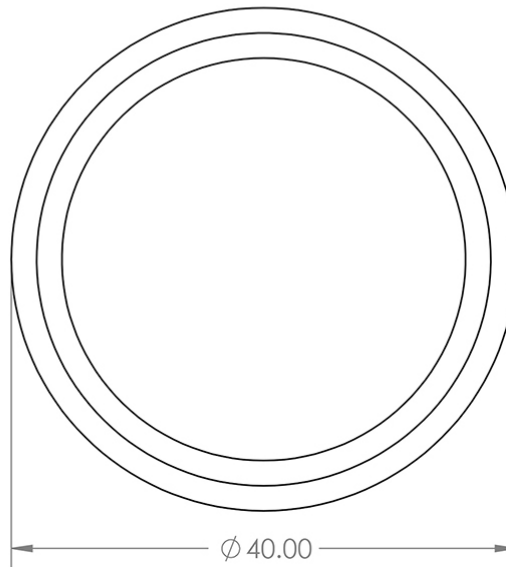

Stepped Detail Circular Cupboard Knob - Available In Two Sizes - Satin Brass (Lacquered)

Product Images

Description

- Stepped detail circular cabinet knob
- This popular design is ideal for use on modern or contemporary units including, kitchen cabinet doors, wardrobes, cupboard doors and drawers

Size Details

- Available In Two Sizes

Item Code	Diameter	Base Diameter	Projection
49914.1	30mm	15mm	25mm
49914.2	40mm	20mm	25mm

Base Material

- Made from solid brass

Finish

- Satin Brass

Fixings

- This handle is fitted via a M4 bolt from the rear of the door / drawer - see below diagram

- Bolt through fixings provide a superior strong fixing allowing this knob to be fitted to tall or heavy doors
- Comes supplied with M4 (diameter) x 25mm & 45mm (long) bolts, the 25mm long bolts are to suit 18mm cupboards and the 45mm designed to be cut down to length on site for thicker doors
- To save having to cut down the bolts provided we sell a range of M4 fixing bolts in various lengths

Usage

- Suitable for internal use

Unit Of Sale

- These cupboard knobs are sold individually - (Each)

Products in this set

49914.1 - Stepped Detail Circular Cupboard Knob - 30mm Diameter - Satin Brass (Lacquered) - Each