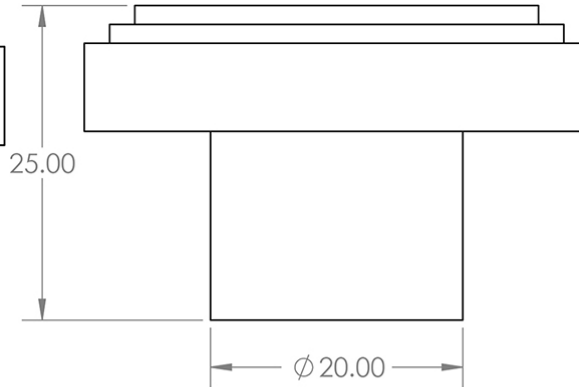

Stepped Detail Circular Cupboard Knob - Available In Two Sizes - Satin Brass (Lacquered)

Product Images

Description

- Stepped detail circular cabinet knob
- This popular design is ideal for use on modern or contemporary units including, kitchen cabinet doors, wardrobes, cupboard doors and drawers

Size Details

- Available In Two Sizes

Item Code	Diameter	Base Diameter	Projection
49914.1	30mm	15mm	25mm
49914.2	40mm	20mm	25mm

Base Material

- Made from solid brass

Finish

- Satin Brass

Fixings

- This handle is fitted via a M4 bolt from the rear of the door / drawer - see below diagram

- Bolt through fixings provide a superior strong fixing allowing this knob to be fitted to tall or heavy doors
- Comes supplied with M4 (diameter) x 25mm & 45mm (long) bolts, the 25mm long bolts are to suit 18mm cupboards and the 45mm designed to be cut down to length on site for thicker doors
- To save having to cut down the bolts provided we sell a range of M4 fixing bolts in various lengths

Usage

- Suitable for internal use

Unit Of Sale

- These cupboard knobs are sold individually - (Each)

Products in this set

49914.1 - Stepped Detail Circular Cupboard Knob - 30mm Diameter - Satin Brass (Lacquered) - Each