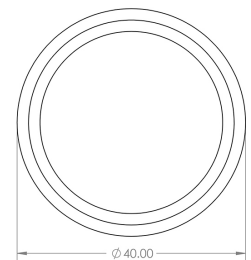

Stepped Detail Circular Cupboard Knob - Available In Two Sizes - Satin Brass (Lacquered)

Product Images

Description

- Stepped detail circular cabinet knob
- This popular design is ideal for use on modern or contemporary units including, kitchen cabinet doors, wardrobes, cupboard doors and drawers

Size Details

- Available In Two Sizes

Item Code	Diameter	Base Diameter	Projection
49914.1	30mm	15mm	25mm
49914.2	40mm	20mm	25mm

Base Material

- Made from solid brass

Finish

- Satin Brass

Fixings

- This handle is fitted via a M4 bolt from the rear of the door / drawer - see below diagram

- Bolt through fixings provide a superior strong fixing allowing this knob to be fitted to tall or heavy doors
- Comes supplied with M4 (diameter) x 25mm & 45mm (long) bolts, the 25mm long bolts are to suit 18mm cupboards and the 45mm designed to be cut down to length on site for thicker doors
- To save having to cut down the bolts provided we sell a range of M4 fixing bolts in various lengths

Usage

- Suitable for internal use

Unit Of Sale

- These cupboard knobs are sold individually - (Each)

Products in this set

49914.1 - Stepped Detail Circular Cupboard Knob - 30mm Diameter - Satin Brass (Lacquered) - Each