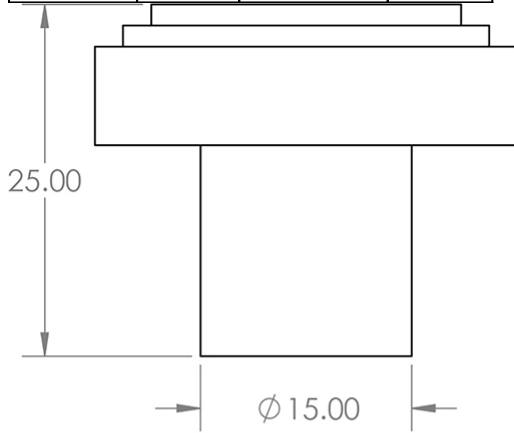

Stepped Detail Circular Cupboard Knob - Available In Two Sizes - Satin Brass (Lacquered)

Product Images

Description

- Stepped detail circular cabinet knob
- This popular design is ideal for use on modern or contemporary units including, kitchen cabinet doors, wardrobes, cupboard doors and drawers

Size Details

- Available In Two Sizes

Item Code	Diameter	Base Diameter	Projection
49914.1	30mm	15mm	25mm
49914.2	40mm	20mm	25mm

Base Material

- Made from solid brass

Finish

- Satin Brass

Fixings

- This handle is fitted via a M4 bolt from the rear of the door / drawer - see below diagram

- Bolt through fixings provide a superior strong fixing allowing this knob to be fitted to tall or heavy doors
- Comes supplied with M4 (diameter) x 25mm & 45mm (long) bolts, the 25mm long bolts are to suit 18mm cupboards and the 45mm designed to be cut down to length on site for thicker doors
- To save having to cut down the bolts provided we sell a range of M4 fixing bolts in various lengths

Usage

- Suitable for internal use

Unit Of Sale

- These cupboard knobs are sold individually - (Each)

Products in this set

49914.1 - Stepped Detail Circular Cupboard Knob - 30mm Diameter - Satin Brass (Lacquered) - Each