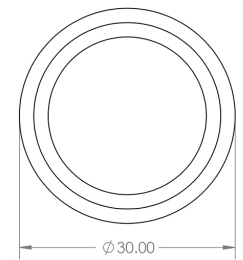

Stepped Detail Circular Cupboard Knob - Available In Two Sizes - Satin Brass (Lacquered)

Product Images

Description

- Stepped detail circular cabinet knob
- This popular design is ideal for use on modern or contemporary units including, kitchen cabinet doors, wardrobes, cupboard doors and drawers

Size Details

- Available In Two Sizes

Item Code	Diameter	Base Diameter	Projection
49914.1	30mm	15mm	25mm
49914.2	40mm	20mm	25mm

Base Material

- Made from solid brass

Finish

- Satin Brass

Fixings

- This handle is fitted via a M4 bolt from the rear of the door / drawer - see below diagram

- Bolt through fixings provide a superior strong fixing allowing this knob to be fitted to tall or heavy doors
- Comes supplied with M4 (diameter) x 25mm & 45mm (long) bolts, the 25mm long bolts are to suit 18mm cupboards and the 45mm designed to be cut down to length on site for thicker doors
- To save having to cut down the bolts provided we sell a range of M4 fixing bolts in various lengths

Usage

- Suitable for internal use

Unit Of Sale

- These cupboard knobs are sold individually - (Each)

Products in this set

49914.1 - Stepped Detail Circular Cupboard Knob - 30mm Diameter - Satin Brass (Lacquered) - Each