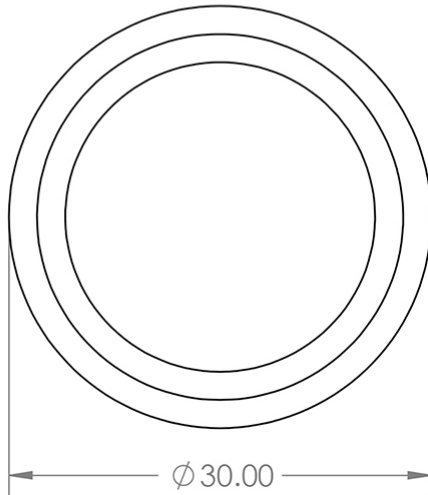

Stepped Detail Circular Cupboard Knob - Available In Two Sizes - Satin Brass (Lacquered)

Product Images

Description

- Stepped detail circular cabinet knob
- This popular design is ideal for use on modern or contemporary units including, kitchen cabinet doors, wardrobes, cupboard doors and drawers

Size Details

- Available In Two Sizes

Item Code	Diameter	Base Diameter	Projection
49914.1	30mm	15mm	25mm
49914.2	40mm	20mm	25mm

Base Material

- Made from solid brass

Finish

- Satin Brass

Fixings

- This handle is fitted via a M4 bolt from the rear of the door / drawer - see below diagram

- Bolt through fixings provide a superior strong fixing allowing this knob to be fitted to tall or heavy doors
- Comes supplied with M4 (diameter) x 25mm & 45mm (long) bolts, the 25mm long bolts are to suit 18mm cupboards and the 45mm designed to be cut down to length on site for thicker doors
- To save having to cut down the bolts provided we sell a range of M4 fixing bolts in various lengths

Usage

- Suitable for internal use

Unit Of Sale

- These cupboard knobs are sold individually - (Each)

Products in this set

49914.1 - Stepped Detail Circular Cupboard Knob - 30mm Diameter - Satin Brass (Lacquered) - Each