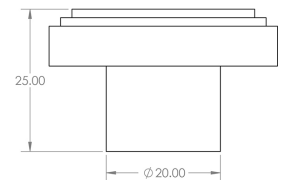

Stepped Detail Circular Cupboard Knob - Available In Two Sizes - Satin Brass (Lacquered)

Product Images

Description

- Stepped detail circular cabinet knob
- This popular design is ideal for use on modern or contemporary units including, kitchen cabinet doors, wardrobes, cupboard doors and drawers

Size Details

- Available In Two Sizes

Item Code	Diameter	Base Diameter	Projection
49914.1	30mm	15mm	25mm
49914.2	40mm	20mm	25mm

Base Material

- Made from solid brass

Finish

- Satin Brass

Fixings

- This handle is fitted via a M4 bolt from the rear of the door / drawer - see below diagram

- Bolt through fixings provide a superior strong fixing allowing this knob to be fitted to tall or heavy doors
- Comes supplied with M4 (diameter) x 25mm & 45mm (long) bolts, the 25mm long bolts are to suit 18mm cupboards and the 45mm designed to be cut down to length on site for thicker doors
- To save having to cut down the bolts provided we sell a range of M4 fixing bolts in various lengths

Usage

- Suitable for internal use

Unit Of Sale

- These cupboard knobs are sold individually - (Each)

Products in this set

49914.1 - Stepped Detail Circular Cupboard Knob - 30mm Diameter - Satin Brass (Lacquered) - Each