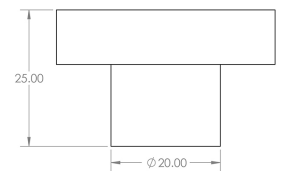

Reeded Detail Circular Cupboard Knob - Available In Two Sizes - Satin Brass (Lacquered)

Product Images

Description

- Reeded detail circular cabinet knob
- This popular design is ideal for use on modern or contemporary units including, kitchen cabinet doors, wardrobes, cupboard doors and drawers

Size Details

- Available In Two Sizes

Item Code	Diameter	Base Diameter	Projection
49915.1	30mm	15mm	25mm
49915.2	40mm	20mm	25mm

Base Material

- Made from solid brass

Finish

- Satin Brass

Fixings

- This handle is fitted via a M4 bolt from the rear of the door / drawer - see below diagram

- Bolt through fixings provide a superior strong fixing allowing this knob to be fitted to tall or heavy doors
- Comes supplied with M4 (diameter) x 25mm & 45mm (long) bolts, the 25mm long bolts are to suit 18mm cupboards and the 45mm designed to be cut down to length on site for thicker doors
- To save having to cut down the bolts provided we sell a range of M4 fixing bolts in various lengths