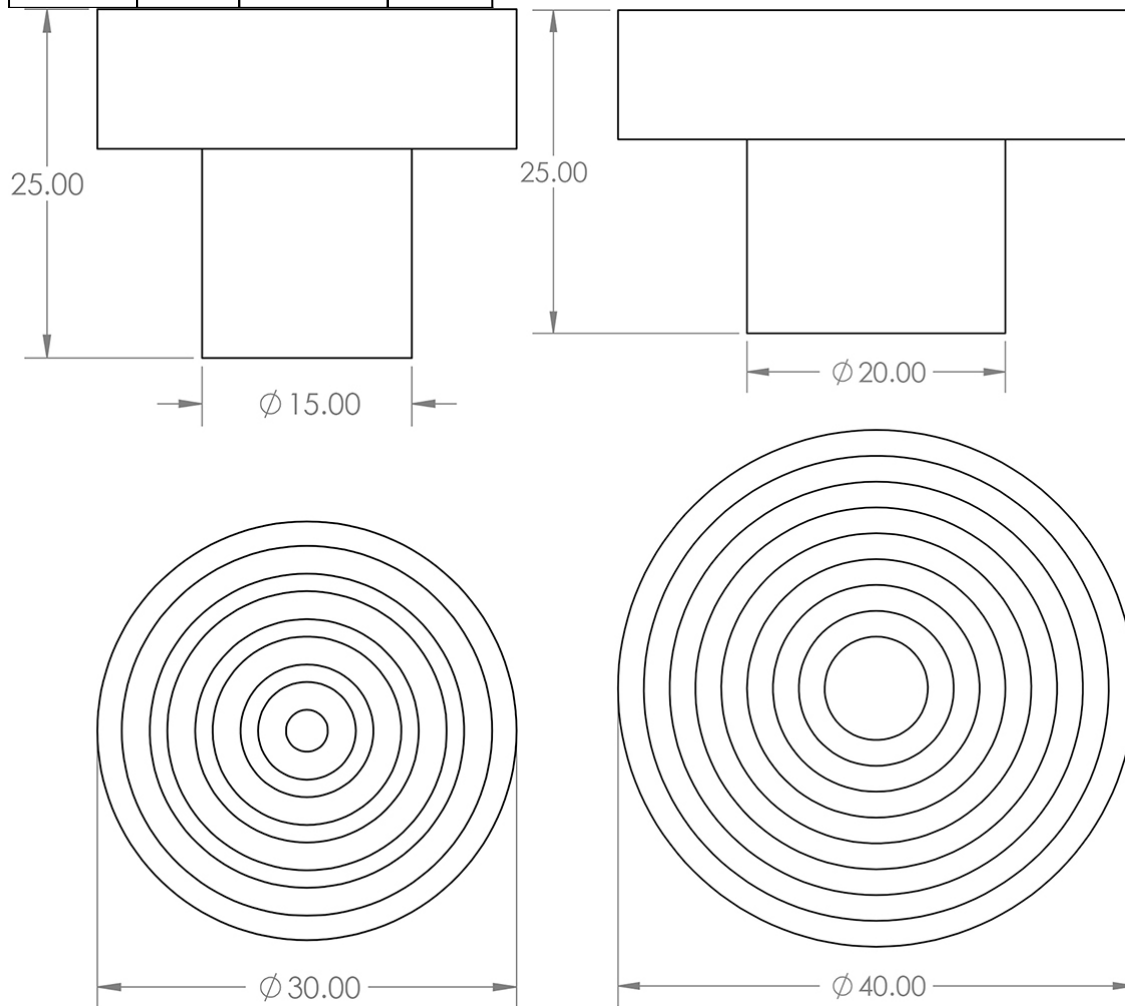

Reeded Detail Circular Cupboard Knob - Available In Two Sizes - Satin Brass (Lacquered)

Product Images

Description

- Reeded detail circular cabinet knob
- This popular design is ideal for use on modern or contemporary units including, kitchen cabinet doors, wardrobes, cupboard doors and drawers

Size Details

- Available In Two Sizes

Item Code	Diameter	Base Diameter	Projection
49915.1	30mm	15mm	25mm
49915.2	40mm	20mm	25mm

Base Material

- Made from solid brass

Finish

- Satin Brass

Fixings

- This handle is fitted via a M4 bolt from the rear of the door / drawer - see below diagram

- Bolt through fixings provide a superior strong fixing allowing this knob to be fitted to tall or heavy doors
- Comes supplied with M4 (diameter) x 25mm & 45mm (long) bolts, the 25mm long bolts are to suit 18mm cupboards and the 45mm designed to be cut down to length on site for thicker doors
- To save having to cut down the bolts provided we sell a range of M4 fixing bolts in various lengths

49915.2 - Reeded Detail Circular Cupboard Knob - 40mm Diameter - Satin Brass (Lacquered) - Each