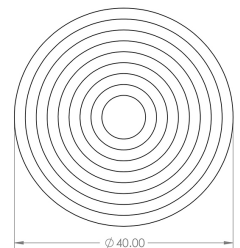

Reeded Detail Circular Cupboard Knob - Available In Two Sizes - Satin Brass (Lacquered)

Product Images

Description

- Reeded detail circular cabinet knob
- This popular design is ideal for use on modern or contemporary units including, kitchen cabinet doors, wardrobes, cupboard doors and drawers

Size Details

- Available In Two Sizes

Item Code	Diameter	Base Diameter	Projection
49915.1	30mm	15mm	25mm
49915.2	40mm	20mm	25mm

Base Material

- Made from solid brass

Finish

- Satin Brass

Fixings

- This handle is fitted via a M4 bolt from the rear of the door / drawer - see below diagram

- Bolt through fixings provide a superior strong fixing allowing this knob to be fitted to tall or heavy doors
- Comes supplied with M4 (diameter) x 25mm & 45mm (long) bolts, the 25mm long bolts are to suit 18mm cupboards and the 45mm designed to be cut down to length on site for thicker doors
- To save having to cut down the bolts provided we sell a range of M4 fixing bolts in various lengths

Usage

- Suitable for internal use

Unit Of Sale

- These cupboard knobs are sold individually - (Each)

Products in this set

49915.1 - Reeded Detail Circular Cupboard Knob - 30mm Diameter - Satin Brass (Lacquered) - Each