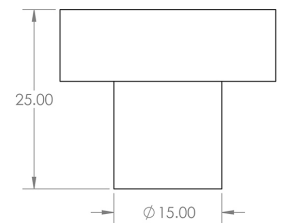

Reeded Detail Circular Cupboard Knob - Available In Two Sizes - Satin Brass (Lacquered)

Product Images

Description

- Reeded detail circular cabinet knob
- This popular design is ideal for use on modern or contemporary units including, kitchen cabinet doors, wardrobes, cupboard doors and drawers

Size Details

- Available In Two Sizes

Item Code	Diameter	Base Diameter	Projection
49915.1	30mm	15mm	25mm
49915.2	40mm	20mm	25mm

Base Material

- Made from solid brass

Finish

- Satin Brass

Fixings

- This handle is fitted via a M4 bolt from the rear of the door / drawer - see below diagram

- Bolt through fixings provide a superior strong fixing allowing this knob to be fitted to tall or heavy doors
- Comes supplied with M4 (diameter) x 25mm & 45mm (long) bolts, the 25mm long bolts are to suit 18mm cupboards and the 45mm designed to be cut down to length on site for thicker doors
- To save having to cut down the bolts provided we sell a range of M4 fixing bolts in various lengths