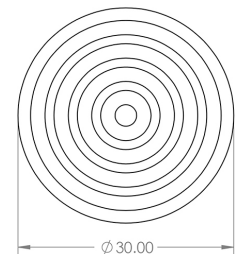

Reeded Detail Circular Cupboard Knob - Available In Two Sizes - Satin Brass (Lacquered)

Product Images

Description

- Reeded detail circular cabinet knob
- This popular design is ideal for use on modern or contemporary units including, kitchen cabinet doors, wardrobes, cupboard doors and drawers

Size Details

- Available In Two Sizes

Item Code	Diameter	Base Diameter	Projection
49915.1	30mm	15mm	25mm
49915.2	40mm	20mm	25mm

Base Material

- Made from solid brass

Finish

- Satin Brass

Fixings

- This handle is fitted via a M4 bolt from the rear of the door / drawer - see below diagram

- Bolt through fixings provide a superior strong fixing allowing this knob to be fitted to tall or heavy doors
- Comes supplied with M4 (diameter) x 25mm & 45mm (long) bolts, the 25mm long bolts are to suit 18mm cupboards and the 45mm designed to be cut down to length on site for thicker doors
- To save having to cut down the bolts provided we sell a range of M4 fixing bolts in various lengths