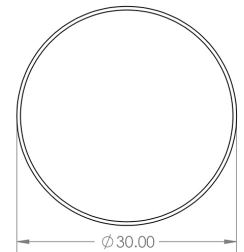

Diamond Knurled Circular Cupboard Knob - Available In Two Sizes - Satin Nickel

Product Images