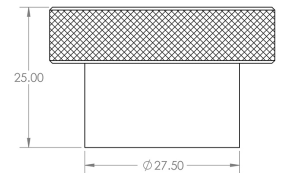

Diamond Knurled Circular Cupboard Knob - Available In Two Sizes - Satin Nickel

Product Images