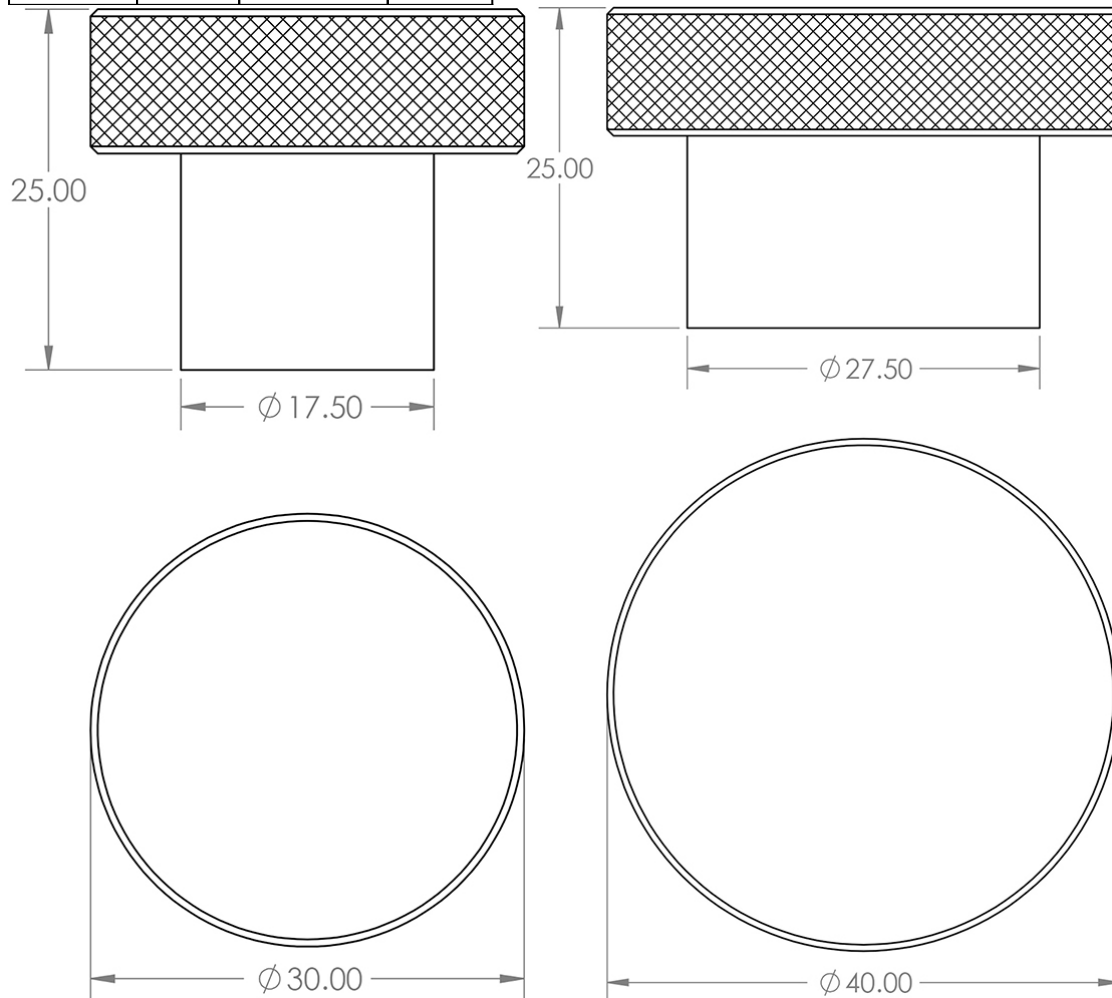

### Product Images

## Size Details

- Available In Two Sizes

Item Code	Diameter	Base Diameter	Projection
49916.1	30mm	18mm	25mm
49916.2	40mm	28mm	25mm