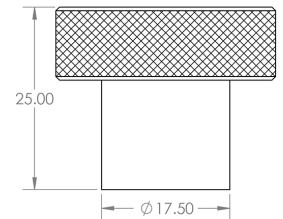

Diamond Knurled Circular Cupboard Knob - Available In Two Sizes - Satin Nickel

Product Images