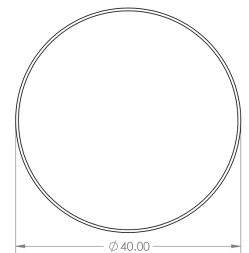

Diamond Knurled Circular Cupboard Knob - Available In Two Sizes - Satin Nickel

Product Images