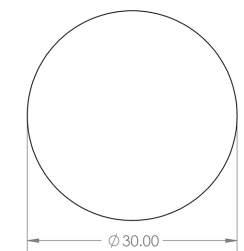

Grooved Detail Circular Cupboard Knob - Available In Two Sizes - Satin Nickel

Product Images

Description

- Grooved detail circular cabinet knob
- This popular design is ideal for use on modern or contemporary units including, kitchen cabinet doors, wardrobes, cupboard doors and drawers

Size Details

- Available In Two Sizes

Item Code	Diameter	Base Diameter	Projection
49919.1	30mm	20mm	25mm
49919.2	40mm	20mm	25mm

Base Material

- Made from solid brass

Finish

- Satin Nickel

Fixings

- This handle is fitted via a M4 bolt from the rear of the door / drawer - see below diagram

- Bolt through fixings provide a superior strong fixing allowing this knob to be fitted to tall or heavy doors
- Comes supplied with M4 (diameter) x 25mm & 45mm (long) bolts, the 25mm long bolts are to suit 18mm cupboards and the 45mm designed to be cut down to length on site for thicker doors
- To save having to cut down the bolts provided we sell a range of M4 fixing bolts in various lengths

Usage

- Suitable for internal use

Unit Of Sale

- These cupboard knobs are sold individually - (Each)

Products in this set

49919.1 - Grooved Detail Circular Cupboard Knob - 30mm Diameter - Satin Nickel - Each