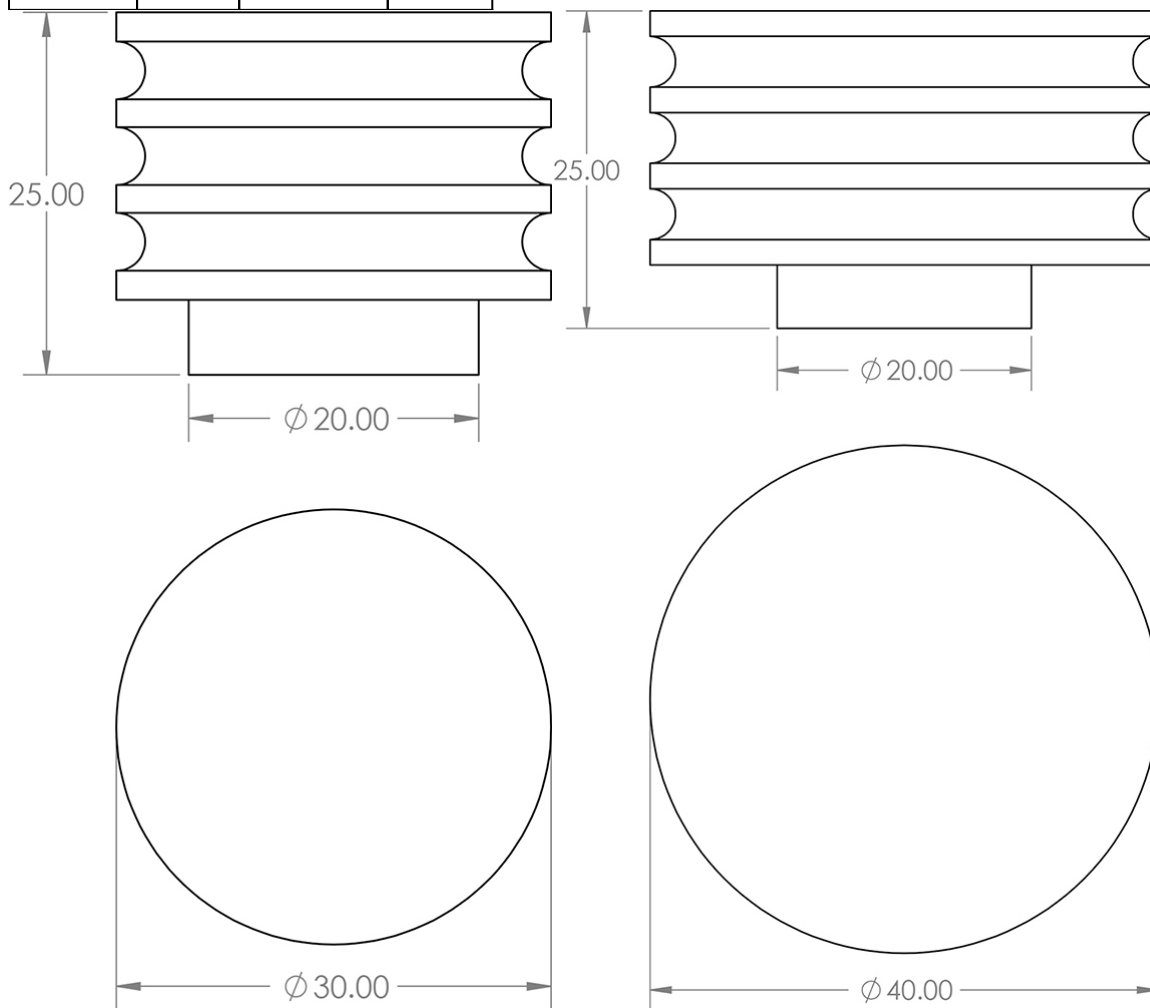

Grooved Detail Circular Cupboard Knob - Available In Two Sizes - Satin Nickel

Product Images

Description

- Grooved detail circular cabinet knob
- This popular design is ideal for use on modern or contemporary units including, kitchen cabinet doors, wardrobes, cupboard doors and drawers

Size Details

- Available In Two Sizes

Item Code	Diameter	Base Diameter	Projection
49919.1	30mm	20mm	25mm
49919.2	40mm	20mm	25mm

Base Material

- Made from solid brass

Finish

- Satin Nickel

Fixings

- This handle is fitted via a M4 bolt from the rear of the door / drawer - see below diagram

- Bolt through fixings provide a superior strong fixing allowing this knob to be fitted to tall or heavy doors
- Comes supplied with M4 (diameter) x 25mm & 45mm (long) bolts, the 25mm long bolts are to suit 18mm cupboards and the 45mm designed to be cut down to length on site for thicker doors
- To save having to cut down the bolts provided we sell a range of M4 fixing bolts in various lengths

Usage

- Suitable for internal use

Unit Of Sale

- These cupboard knobs are sold individually - (Each)

Products in this set

49919.1 - Grooved Detail Circular Cupboard Knob - 30mm Diameter - Satin Nickel - Each