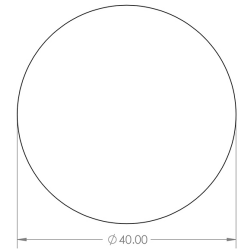

Grooved Detail Circular Cupboard Knob - Available In Two Sizes - Satin Nickel

Product Images

Description

- Grooved detail circular cabinet knob
- This popular design is ideal for use on modern or contemporary units including, kitchen cabinet doors, wardrobes, cupboard doors and drawers

Size Details

- Available In Two Sizes

Item Code	Diameter	Base Diameter	Projection
49919.1	30mm	20mm	25mm
49919.2	40mm	20mm	25mm

Base Material

- Made from solid brass

Finish

- Satin Nickel

Fixings

- This handle is fitted via a M4 bolt from the rear of the door / drawer - see below diagram

- Bolt through fixings provide a superior strong fixing allowing this knob to be fitted to tall or heavy doors
- Comes supplied with M4 (diameter) x 25mm & 45mm (long) bolts, the 25mm long bolts are to suit 18mm cupboards and the 45mm designed to be cut down to length on site for thicker doors
- To save having to cut down the bolts provided we sell a range of M4 fixing bolts in various lengths