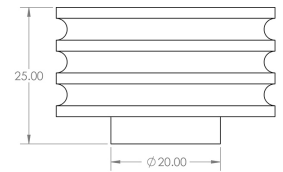

Grooved Detail Circular Cupboard Knob - Available In Two Sizes - Satin Nickel

Product Images

Description

- Grooved detail circular cabinet knob
- This popular design is ideal for use on modern or contemporary units including, kitchen cabinet doors, wardrobes, cupboard doors and drawers

Size Details

- Available In Two Sizes

Item Code	Diameter	Base Diameter	Projection
49919.1	30mm	20mm	25mm
49919.2	40mm	20mm	25mm

Base Material

- Made from solid brass

Finish

- Satin Nickel

Fixings

- This handle is fitted via a M4 bolt from the rear of the door / drawer - see below diagram

- Bolt through fixings provide a superior strong fixing allowing this knob to be fitted to tall or heavy doors
- Comes supplied with M4 (diameter) x 25mm & 45mm (long) bolts, the 25mm long bolts are to suit 18mm cupboards and the 45mm designed to be cut down to length on site for thicker doors
- To save having to cut down the bolts provided we sell a range of M4 fixing bolts in various lengths

Usage

- Suitable for internal use

Unit Of Sale

- These cupboard knobs are sold individually - (Each)

Products in this set

49919.1 - Grooved Detail Circular Cupboard Knob - 30mm Diameter - Satin Nickel - Each