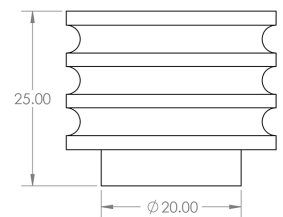

Grooved Detail Circular Cupboard Knob - Available In Two Sizes - Satin Nickel

Product Images

Description

- Grooved detail circular cabinet knob
- This popular design is ideal for use on modern or contemporary units including, kitchen cabinet doors, wardrobes, cupboard doors and drawers

Size Details

- Available In Two Sizes

Item Code	Diameter	Base Diameter	Projection
49919.1	30mm	20mm	25mm
49919.2	40mm	20mm	25mm

Base Material

- Made from solid brass

Finish

- Satin Nickel

Fixings

- This handle is fitted via a M4 bolt from the rear of the door / drawer - see below diagram

- Bolt through fixings provide a superior strong fixing allowing this knob to be fitted to tall or heavy doors
- Comes supplied with M4 (diameter) x 25mm & 45mm (long) bolts, the 25mm long bolts are to suit 18mm cupboards and the 45mm designed to be cut down to length on site for thicker doors
- To save having to cut down the bolts provided we sell a range of M4 fixing bolts in various lengths

Usage

- Suitable for internal use

Unit Of Sale

- These cupboard knobs are sold individually - (Each)

Products in this set

49919.1 - Grooved Detail Circular Cupboard Knob - 30mm Diameter - Satin Nickel - Each